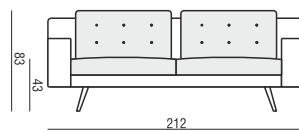

SITS
— *comfortable life*

home
& family

AXEL

ARMCHAIR

FOOTSTOOL

4 SEATER

3 SEATER

2 SEATER

4 SEATER with SHORT BACK CUSHIONS

3 SEATER with SHORT BACK CUSHIONS

2 SEATER with SHORT BACK CUSHIONS

SET 1 LEFT (or RIGHT)

CHAISELONGUE LEFT (or RIGHT) + 3 SEATER RIGHT (or LEFT)

SET 1 LEFT (or RIGHT) with SHORT BACK CUSHIONS