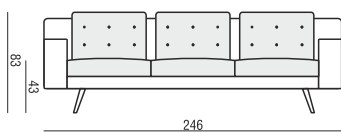

SITS
— *comfortable life*

home
& family

AXEL

ARMCHAIR

FOOTSTOOL

4 SEATER

3 SEATER

2 SEATER

4 SEATER with SHORT BACK CUSHIONS

3 SEATER with SHORT BACK CUSHIONS

2 SEATER with SHORT BACK CUSHIONS

SET 1 LEFT (or RIGHT)

CHAISELONGUE LEFT (or RIGHT) + 3 SEATER RIGHT (or LEFT)

SET 1 LEFT (or RIGHT) with SHORT BACK CUSHIONS