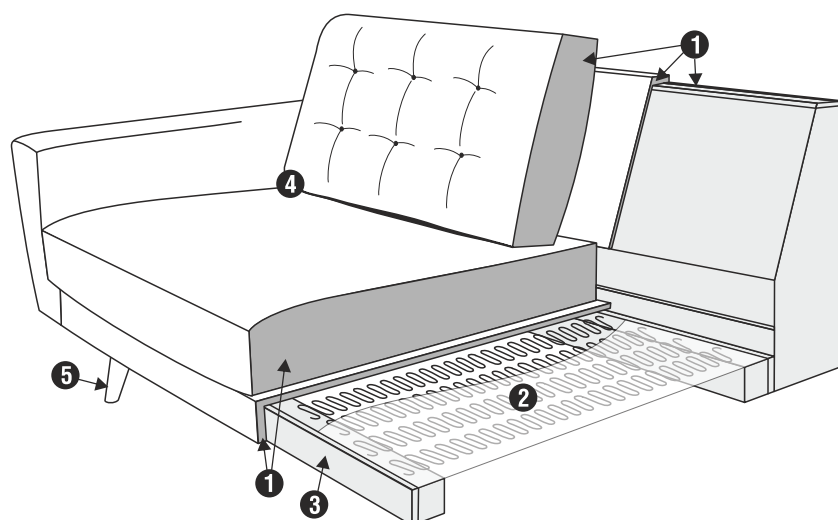

CHAISELONGUE LEFT (or RIGHT) + 3 SEATER RIGHT (or LEFT)

UPHOLSTERY

FABRIC: FC - fix cover

FEET

ALL LEGS CAN BE FIXED TO BOTH ARMRESTS:

under armrest

under frame

STANDARD COMFORT