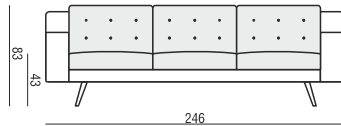

SITS
— *comfortable life*

home
& family

AXEL

ARMCHAIR

FOOTSTOOL

4 SEATER

3 SEATER

2 SEATER

4 SEATER with SHORT BACK CUSHIONS

3 SEATER with SHORT BACK CUSHIONS

2 SEATER with SHORT BACK CUSHIONS

SET 1 LEFT (or RIGHT)

CHAISELONGUE LEFT (or RIGHT) + 3 SEATER RIGHT (or LEFT)

SET 1 LEFT (or RIGHT) with SHORT BACK CUSHIONS

CHAISELONGUE LEFT (or RIGHT) + 3 SEATER RIGHT (or LEFT)

UPHOLSTERY

FABRIC: FC - fix cover

FEET

ALL LEGS CAN BE FIXED TO BOTH ARMRESTS:

under armrest

under frame

STANDARD COMFORT