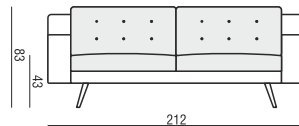

SITS
— *comfortable life*

home
& family

AXEL

ARMCHAIR

FOOTSTOOL

4 SEATER

3 SEATER

2 SEATER

4 SEATER with SHORT BACK CUSHIONS

3 SEATER with SHORT BACK CUSHIONS

2 SEATER with SHORT BACK CUSHIONS

SET 1 LEFT (or RIGHT)

CHAISELONGUE LEFT (or RIGHT) + 3 SEATER RIGHT (or LEFT)

SET 1 LEFT (or RIGHT) with SHORT BACK CUSHIONS