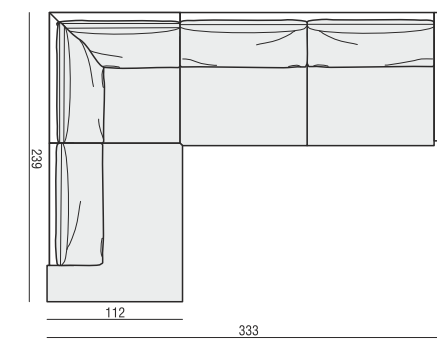

SET 9 LEFT (or RIGHT) BENCH LEFT (or RIGHT) + CORNER 90° + 3 SEATER RIGHT (or LEFT)