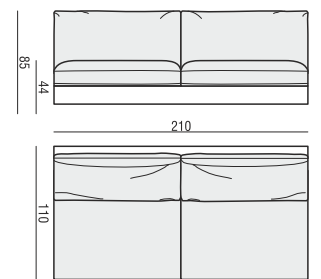

tea
& book

CLOUD

2 SEATER

2 SEATER LEFT (or RIGHT)

2 SEATER without ARMRESTS

2,5 SEATER

3 SEATER or 3 SEATER two parts

3 SEATER LEFT (or RIGHT)

3 SEATER without ARMRESTS

ARMCHAIR LEFT (or RIGHT)

ARMCHAIR without ARMRESTS

ARMCHAIR WIDE LEFT (or RIGHT)

ARMCHAIR WIDE without ARMRESTS

FOOTSTOOL 122x92

FOOTSTOOL 107x92

FOOTSTOOL 97x82

DIVAN LEFT (or RIGHT)

BENCH LEFT (or RIGHT)

CORNER 90°

CLOUD

www.sits.eu
NOVEMBER 2016

CUSHION 40x40 CUSHION 50x30 CUSHION 103x34 CUSHION 88x34 CUSHION 78x34 CUSHION 60x34

ATTENTION
DIVAN includes: 1 pcs cushion 88x34 + 2 pcs cushions 60x34