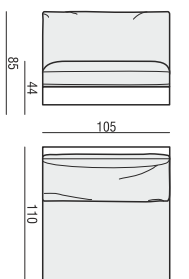

tea
& book

CLOUD

2 SEATER

2 SEATER LEFT (or RIGHT)

2 SEATER without ARMRESTS

2,5 SEATER

3 SEATER or 3 SEATER two parts

3 SEATER LEFT (or RIGHT)

3 SEATER without ARMRESTS

ARMCHAIR LEFT (or RIGHT)

ARMCHAIR without ARMRESTS

ARMCHAIR WIDE LEFT (or RIGHT)

ARMCHAIR WIDE without ARMRESTS

FOOTSTOOL 122x92

FOOTSTOOL 107x92

FOOTSTOOL 97x82

DIVAN LEFT (or RIGHT)

BENCH LEFT (or RIGHT)

CORNER 90°

CLOUD

www.sits.eu
NOVEMBER 2016

CUSHION 40x40 CUSHION 50x30 CUSHION 103x34 CUSHION 88x34 CUSHION 78x34 CUSHION 60x34

ATTENTION
DIVAN includes: 1 pcs cushion 88x34 + 2 pcs cushions 60x34

SET 1 3 SEATER LEFT + ARMCHAIR WIDE RIGHT

SET 2 LEFT (or RIGHT) DIVAN LEFT (or RIGHT) + 2 SEATER RIGHT (or RIGHT)

SET 3 LEFT (or RIGHT) DIVAN LEFT (or RIGHT) + 3 SEATER RIGHT (or RIGHT)

SET 4 LEFT (or RIGHT) DIVAN LEFT (or RIGHT) + ARMCHAIR without ARMRESTS + 2 SEATER RIGHT (or RIGHT)