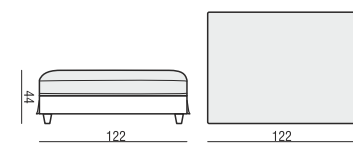

tea
& book

CLOUD

2 SEATER

2 SEATER LEFT (or RIGHT)

2 SEATER without ARMRESTS

2,5 SEATER

3 SEATER or 3 SEATER two parts

3 SEATER LEFT (or RIGHT)

3 SEATER without ARMRESTS

ARMCHAIR LEFT (or RIGHT)

ARMCHAIR without ARMRESTS

ARMCHAIR WIDE LEFT (or RIGHT)

ARMCHAIR WIDE without ARMRESTS

FOOTSTOOL 122x92

FOOTSTOOL 107x92

FOOTSTOOL 97x82

DIVAN LEFT (or RIGHT)

BENCH LEFT (or RIGHT)

CORNER 90°

CLOUD

www.sits.eu
NOVEMBER 2016

CUSHION 40x40 CUSHION 50x30 CUSHION 103x34 CUSHION 88x34 CUSHION 78x34 CUSHION 60x34

ATTENTION
DIVAN includes: 1 pcs cushion 88x34 + 2 pcs cushions 60x34