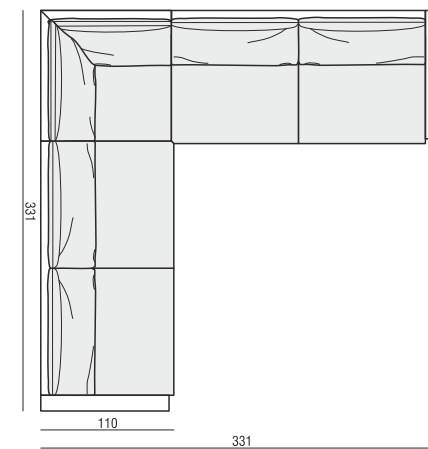

SET 8 3 SEATER LEFT + CORNER 90° + 3 SEATER RIGHT