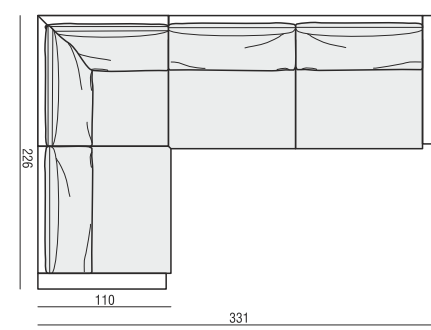

DIVAN LEFT (or RIGHT)

BENCH LEFT (or RIGHT)

CORNER 90°

CLOUD

www.sits.eu
NOVEMBER 2016

CUSHION 40x40 CUSHION 50x30 CUSHION 103x34 CUSHION 88x34 CUSHION 78x34 CUSHION 60x34

ATTENTION
DIVAN includes: 1 pcs cushion 88x34 + 2 pcs cushions 60x34

SET 1 3 SEATER LEFT + ARMCHAIR WIDE RIGHT

SET 2 LEFT (or RIGHT) DIVAN LEFT (or RIGHT) + 2 SEATER RIGHT (or RIGHT)

SET 3 LEFT (or RIGHT) DIVAN LEFT (or RIGHT) + 3 SEATER RIGHT (or RIGHT)

SET 4 LEFT (or RIGHT) DIVAN LEFT (or RIGHT) + ARMCHAIR without ARMRESTS + 2 SEATER RIGHT (or RIGHT)

SET 5 LEFT (or RIGHT) DIVAN LEFT (or RIGHT) + ARMCHAIR WIDE without ARMRESTS + 3 SEATER RIGHT (or RIGHT)

SET 6 DIVAN LEFT + 3 SEATER without ARMRESTS + DIVAN RIGHT

SET 7 LEFT (or RIGHT) ARMCHAIR WIDE LEFT (or RIGHT) + CORNER 90° + 3 SEATER RIGHT (or LEFT)