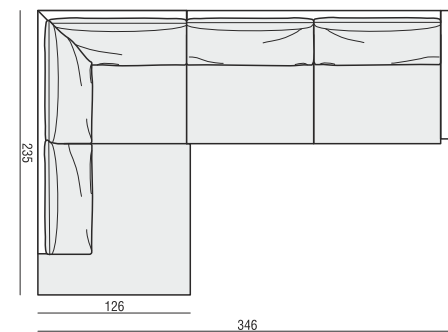

3 SEATER without ARMRESTS

ARMCHAIR LEFT (or RIGHT)

ARMCHAIR without ARMRESTS

ARMCHAIR WIDE LEFT (or RIGHT)

ARMCHAIR WIDE without ARMRESTS

FOOTSTOOL 122x92

FOOTSTOOL 107x92

FOOTSTOOL 97x82

DIVAN LEFT (or RIGHT)

BENCH LEFT (or RIGHT)

CORNER 90°

CLOUD

www.sits.eu
NOVEMBER 2016

CUSHION 40x40 CUSHION 50x30 CUSHION 103x34 CUSHION 88x34 CUSHION 78x34 CUSHION 60x34

ATTENTION
DIVAN includes: 1 pcs cushion 88x34 + 2 pcs cushions 60x34

SET 1 3 SEATER LEFT + ARMCHAIR WIDE RIGHT

SET 2 LEFT (or RIGHT) DIVAN LEFT (or RIGHT) + 2 SEATER RIGHT (or RIGHT)

SET 3 LEFT (or RIGHT) DIVAN LEFT (or RIGHT) + 3 SEATER RIGHT (or RIGHT)

SET 4 LEFT (or RIGHT) DIVAN LEFT (or RIGHT) + ARMCHAIR without ARMRESTS + 2 SEATER RIGHT (or RIGHT)

SET 5 LEFT (or RIGHT) DIVAN LEFT (or RIGHT) + ARMCHAIR WIDE without ARMRESTS + 3 SEATER RIGHT (or RIGHT)

SET 6 DIVAN LEFT + 3 SEATER without ARMRESTS + DIVAN RIGHT

SET 7 LEFT (or RIGHT) ARMCHAIR WIDE LEFT (or RIGHT) + CORNER 90° + 3 SEATER RIGHT (or LEFT)