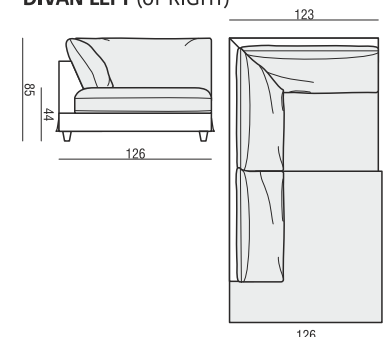

tea
& book

CLOUD

2 SEATER

2 SEATER LEFT (or RIGHT)

2 SEATER without ARMRESTS

2,5 SEATER

3 SEATER or 3 SEATER two parts

3 SEATER LEFT (or RIGHT)

3 SEATER without ARMRESTS

ARMCHAIR LEFT (or RIGHT)

ARMCHAIR without ARMRESTS

ARMCHAIR WIDE LEFT (or RIGHT)

ARMCHAIR WIDE without ARMRESTS

FOOTSTOOL 122x92

FOOTSTOOL 107x92

FOOTSTOOL 97x82

DIVAN LEFT (or RIGHT)

BENCH LEFT (or RIGHT)

CORNER 90°

CLOUD

www.sits.eu
NOVEMBER 2016

CUSHION 40x40 CUSHION 50x30 CUSHION 103x34 CUSHION 88x34 CUSHION 78x34 CUSHION 60x34

ATTENTION
DIVAN includes: 1 pcs cushion 88x34 + 2 pcs cushions 60x34