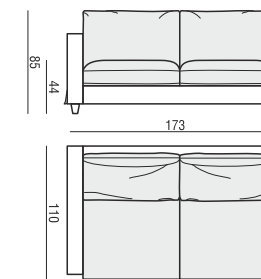

tea
& book

CLOUD

2 SEATER

2 SEATER LEFT (or RIGHT)

2 SEATER without ARMRESTS

2,5 SEATER

3 SEATER or 3 SEATER two parts

3 SEATER LEFT (or RIGHT)

3 SEATER without ARMRESTS

ARMCHAIR LEFT (or RIGHT)

ARMCHAIR without ARMRESTS

ARMCHAIR WIDE LEFT (or RIGHT)

ARMCHAIR WIDE without ARMRESTS

FOOTSTOOL 122x92

FOOTSTOOL 107x92

FOOTSTOOL 97x82

DIVAN LEFT (or RIGHT)

BENCH LEFT (or RIGHT)

CORNER 90°

CLOUD

www.sits.eu
NOVEMBER 2016

CUSHION 40x40 CUSHION 50x30 CUSHION 103x34 CUSHION 88x34 CUSHION 78x34 CUSHION 60x34

ATTENTION
DIVAN includes: 1 pcs cushion 88x34 + 2 pcs cushions 60x34

SET 5 LEFT (or RIGHT) DIVAN LEFT (or RIGHT) + ARMCHAIR WIDE without ARMRESTS + 3 SEATER RIGHT (or RIGHT)

SET 6 DIVAN LEFT + 3 SEATER without ARMRESTS + DIVAN RIGHT

SET 7 LEFT (or RIGHT) ARMCHAIR WIDE LEFT (or RIGHT) + CORNER 90° + 3 SEATER RIGHT (or LEFT)