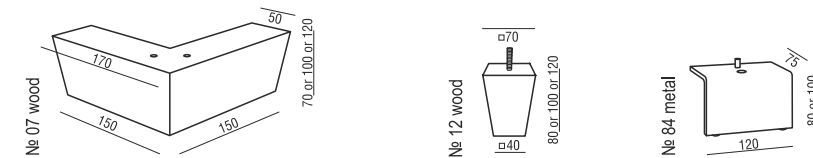

SET 8 3 SEATER LEFT + CORNER 90° + 3 SEATER RIGHT

SET 9 LEFT (or RIGHT) BENCH LEFT (or RIGHT) + CORNER 90° + 3 SEATER RIGHT (or LEFT)

UPHOLSTERY FABRIC: FC - fix cover or LC - loose cover

FEET

LUX COMFORT