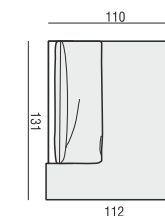

tea
& book

CLOUD

2 SEATER

2 SEATER LEFT (or RIGHT)

2 SEATER without ARMRESTS

2,5 SEATER

3 SEATER or 3 SEATER two parts

3 SEATER LEFT (or RIGHT)

3 SEATER without ARMRESTS

ARMCHAIR LEFT (or RIGHT)

ARMCHAIR without ARMRESTS

ARMCHAIR WIDE LEFT (or RIGHT)

ARMCHAIR WIDE without ARMRESTS

FOOTSTOOL 122x92

FOOTSTOOL 107x92

FOOTSTOOL 97x82

DIVAN LEFT (or RIGHT)

BENCH LEFT (or RIGHT)

CORNER 90°

CLOUD

www.sits.eu
NOVEMBER 2016

CUSHION 40x40 CUSHION 50x30 CUSHION 103x34 CUSHION 88x34 CUSHION 78x34 CUSHION 60x34

ATTENTION
DIVAN includes: 1 pcs cushion 88x34 + 2 pcs cushions 60x34

SET 1 3 SEATER LEFT + ARMCHAIR WIDE RIGHT

SET 2 LEFT (or RIGHT) DIVAN LEFT (or RIGHT) + 2 SEATER RIGHT (or RIGHT)

SET 3 LEFT (or RIGHT) DIVAN LEFT (or RIGHT) + 3 SEATER RIGHT (or RIGHT)

SET 4 LEFT (or RIGHT) DIVAN LEFT (or RIGHT) + ARMCHAIR without ARMRESTS + 2 SEATER RIGHT (or RIGHT)