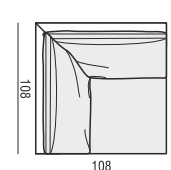

tea
& book

CLOUD

2 SEATER

2 SEATER LEFT (or RIGHT)

2 SEATER without ARMRESTS

2,5 SEATER

3 SEATER or 3 SEATER two parts

3 SEATER LEFT (or RIGHT)

3 SEATER without ARMRESTS

ARMCHAIR LEFT (or RIGHT)

ARMCHAIR without ARMRESTS

ARMCHAIR WIDE LEFT (or RIGHT)

ARMCHAIR WIDE without ARMRESTS

FOOTSTOOL 122x92

FOOTSTOOL 107x92

FOOTSTOOL 97x82

DIVAN LEFT (or RIGHT)

BENCH LEFT (or RIGHT)

CORNER 90°

CLOUD

www.sits.eu
NOVEMBER 2016

CUSHION 40x40 CUSHION 50x30 CUSHION 103x34 CUSHION 88x34 CUSHION 78x34 CUSHION 60x34

ATTENTION
DIVAN includes: 1 pcs cushion 88x34 + 2 pcs cushions 60x34

SET 1 3 SEATER LEFT + ARMCHAIR WIDE RIGHT

SET 2 LEFT (or RIGHT) DIVAN LEFT (or RIGHT) + 2 SEATER RIGHT (or RIGHT)

SET 3 LEFT (or RIGHT) DIVAN LEFT (or RIGHT) + 3 SEATER RIGHT (or RIGHT)

SET 4 LEFT (or RIGHT) DIVAN LEFT (or RIGHT) + ARMCHAIR without ARMRESTS + 2 SEATER RIGHT (or RIGHT)