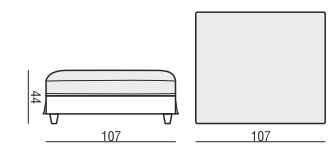

tea
& book

CLOUD

2 SEATER

2 SEATER LEFT (or RIGHT)

2 SEATER without ARMRESTS

2,5 SEATER

3 SEATER or 3 SEATER two parts

3 SEATER LEFT (or RIGHT)

3 SEATER without ARMRESTS

ARMCHAIR LEFT (or RIGHT)

ARMCHAIR without ARMRESTS

ARMCHAIR WIDE LEFT (or RIGHT)

ARMCHAIR WIDE without ARMRESTS

FOOTSTOOL 122x92

FOOTSTOOL 107x92

FOOTSTOOL 97x82

DIVAN LEFT (or RIGHT)

BENCH LEFT (or RIGHT)

CORNER 90°

CLOUD

www.sits.eu
NOVEMBER 2016

CUSHION 40x40 CUSHION 50x30 CUSHION 103x34 CUSHION 88x34 CUSHION 78x34 CUSHION 60x34

ATTENTION
DIVAN includes: 1 pcs cushion 88x34 + 2 pcs cushions 60x34