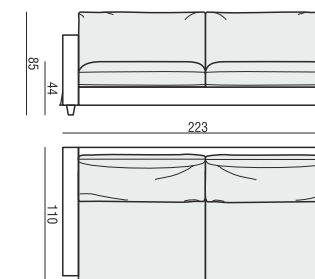

tea
& book

CLOUD

2 SEATER

2 SEATER LEFT (or RIGHT)

2 SEATER without ARMRESTS

2,5 SEATER

3 SEATER or 3 SEATER two parts

3 SEATER LEFT (or RIGHT)

3 SEATER without ARMRESTS

ARMCHAIR LEFT (or RIGHT)

ARMCHAIR without ARMRESTS

ARMCHAIR WIDE LEFT (or RIGHT)

ARMCHAIR WIDE without ARMRESTS

FOOTSTOOL 122x92

FOOTSTOOL 107x92

FOOTSTOOL 97x82

DIVAN LEFT (or RIGHT)

BENCH LEFT (or RIGHT)

CORNER 90°

CLOUD

www.sits.eu
NOVEMBER 2016

CUSHION 40x40 CUSHION 50x30 CUSHION 103x34 CUSHION 88x34 CUSHION 78x34 CUSHION 60x34

ATTENTION
DIVAN includes: 1 pcs cushion 88x34 + 2 pcs cushions 60x34

SET 5 LEFT (or RIGHT) DIVAN LEFT (or RIGHT) + ARMCHAIR WIDE without ARMRESTS + 3 SEATER RIGHT (or RIGHT)

SET 6 DIVAN LEFT + 3 SEATER without ARMRESTS + DIVAN RIGHT

SET 7 LEFT (or RIGHT) ARMCHAIR WIDE LEFT (or RIGHT) + CORNER 90° + 3 SEATER RIGHT (or LEFT)