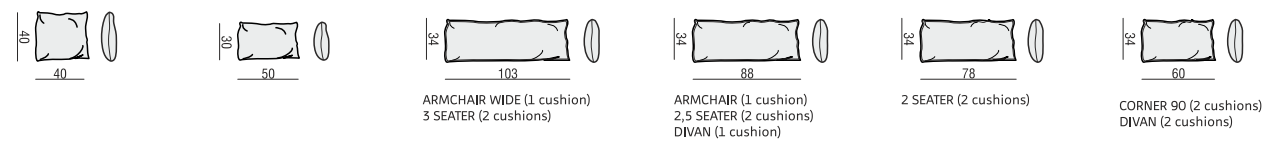

DIVAN LEFT (or RIGHT)

BENCH LEFT (or RIGHT)

CORNER 90°

CLOUD

www.sits.eu
NOVEMBER 2016

CUSHION 40x40 CUSHION 50x30 CUSHION 103x34 CUSHION 88x34 CUSHION 78x34 CUSHION 60x34

ATTENTION
DIVAN includes: 1 pcs cushion 88x34 + 2 pcs cushions 60x34

SET 1 3 SEATER LEFT + ARMCHAIR WIDE RIGHT

SET 2 LEFT (or RIGHT) DIVAN LEFT (or RIGHT) + 2 SEATER RIGHT (or RIGHT)

SET 3 LEFT (or RIGHT) DIVAN LEFT (or RIGHT) + 3 SEATER RIGHT (or RIGHT)

SET 4 LEFT (or RIGHT) DIVAN LEFT (or RIGHT) + ARMCHAIR without ARMRESTS + 2 SEATER RIGHT (or RIGHT)

SET 5 LEFT (or RIGHT) DIVAN LEFT (or RIGHT) + ARMCHAIR WIDE without ARMRESTS + 3 SEATER RIGHT (or RIGHT)

SET 6 DIVAN LEFT + 3 SEATER without ARMRESTS + DIVAN RIGHT

SET 7 LEFT (or RIGHT) ARMCHAIR WIDE LEFT (or RIGHT) + CORNER 90° + 3 SEATER RIGHT (or LEFT)