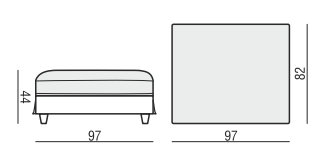

tea
& book

CLOUD

2 SEATER

2 SEATER LEFT (or RIGHT)

2 SEATER without ARMRESTS

2,5 SEATER

3 SEATER or 3 SEATER two parts

3 SEATER LEFT (or RIGHT)

3 SEATER without ARMRESTS

ARMCHAIR LEFT (or RIGHT)

ARMCHAIR without ARMRESTS

ARMCHAIR WIDE LEFT (or RIGHT)

ARMCHAIR WIDE without ARMRESTS

FOOTSTOOL 122x92

FOOTSTOOL 107x92

FOOTSTOOL 97x82

DIVAN LEFT (or RIGHT)

BENCH LEFT (or RIGHT)

CORNER 90°

CLOUD

www.sits.eu
NOVEMBER 2016

CUSHION 40x40 CUSHION 50x30 CUSHION 103x34 CUSHION 88x34 CUSHION 78x34 CUSHION 60x34

ATTENTION
DIVAN includes: 1 pcs cushion 88x34 + 2 pcs cushions 60x34