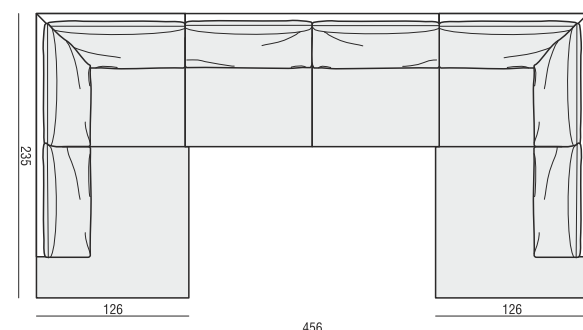

DIVAN LEFT (or RIGHT)

BENCH LEFT (or RIGHT)

CORNER 90°

CLOUD

www.sits.eu
NOVEMBER 2016

CUSHION 40x40 CUSHION 50x30 CUSHION 103x34 CUSHION 88x34 CUSHION 78x34 CUSHION 60x34

ATTENTION
DIVAN includes: 1 pcs cushion 88x34 + 2 pcs cushions 60x34

SET 1 3 SEATER LEFT + ARMCHAIR WIDE RIGHT

SET 2 LEFT (or RIGHT) DIVAN LEFT (or RIGHT) + 2 SEATER RIGHT (or RIGHT)

SET 3 LEFT (or RIGHT) DIVAN LEFT (or RIGHT) + 3 SEATER RIGHT (or RIGHT)

SET 4 LEFT (or RIGHT) DIVAN LEFT (or RIGHT) + ARMCHAIR without ARMRESTS + 2 SEATER RIGHT (or RIGHT)

SET 5 LEFT (or RIGHT) DIVAN LEFT (or RIGHT) + ARMCHAIR WIDE without ARMRESTS + 3 SEATER RIGHT (or RIGHT)

SET 6 DIVAN LEFT + 3 SEATER without ARMRESTS + DIVAN RIGHT

SET 7 LEFT (or RIGHT) ARMCHAIR WIDE LEFT (or RIGHT) + CORNER 90° + 3 SEATER RIGHT (or LEFT)