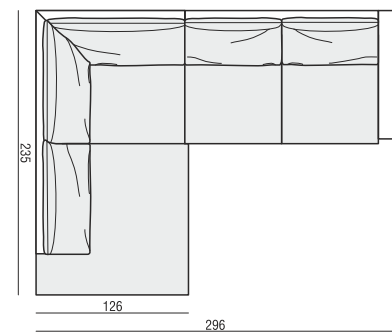

DIVAN LEFT (or RIGHT)

BENCH LEFT (or RIGHT)

CORNER 90°

CLOUD

www.sits.eu
NOVEMBER 2016

CUSHION 40x40 CUSHION 50x30 CUSHION 103x34 CUSHION 88x34 CUSHION 78x34 CUSHION 60x34

ATTENTION
DIVAN includes: 1 pcs cushion 88x34 + 2 pcs cushions 60x34

SET 1 3 SEATER LEFT + ARMCHAIR WIDE RIGHT

SET 2 LEFT (or RIGHT) DIVAN LEFT (or RIGHT) + 2 SEATER RIGHT (or RIGHT)

SET 3 LEFT (or RIGHT) DIVAN LEFT (or RIGHT) + 3 SEATER RIGHT (or RIGHT)

SET 4 LEFT (or RIGHT) DIVAN LEFT (or RIGHT) + ARMCHAIR without ARMRESTS + 2 SEATER RIGHT (or RIGHT)

SET 5 LEFT (or RIGHT) DIVAN LEFT (or RIGHT) + ARMCHAIR WIDE without ARMRESTS + 3 SEATER RIGHT (or RIGHT)

SET 6 DIVAN LEFT + 3 SEATER without ARMRESTS + DIVAN RIGHT

SET 7 LEFT (or RIGHT) ARMCHAIR WIDE LEFT (or RIGHT) + CORNER 90° + 3 SEATER RIGHT (or LEFT)