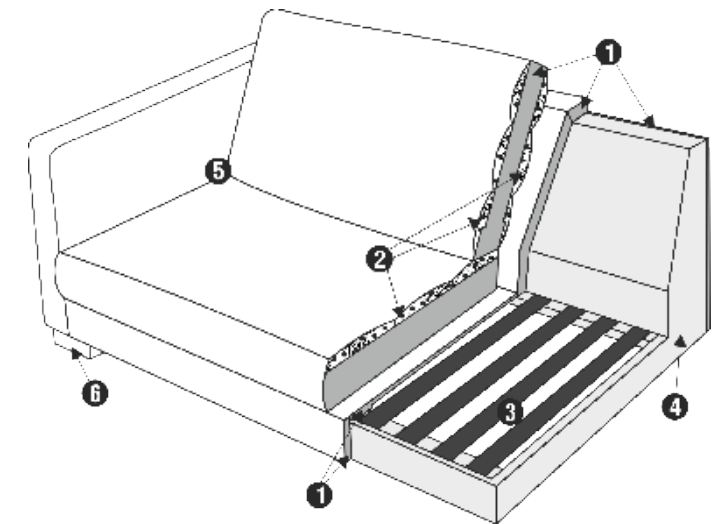

CLOUD

www.sits.eu
NOVEMBER 2016

CUSHION 40x40 CUSHION 50x30 CUSHION 103x34 CUSHION 88x34 CUSHION 78x34 CUSHION 60x34

ATTENTION
DIVAN includes: 1 pcs cushion 88x34 + 2 pcs cushions 60x34

SET 1 3 SEATER LEFT + ARMCHAIR WIDE RIGHT

SET 2 LEFT (or RIGHT) DIVAN LEFT (or RIGHT) + 2 SEATER RIGHT (or RIGHT)

SET 3 LEFT (or RIGHT) DIVAN LEFT (or RIGHT) + 3 SEATER RIGHT (or RIGHT)

SET 4 LEFT (or RIGHT) DIVAN LEFT (or RIGHT) + ARMCHAIR without ARMRESTS + 2 SEATER RIGHT (or RIGHT)

SET 5 LEFT (or RIGHT) DIVAN LEFT (or RIGHT) + ARMCHAIR WIDE without ARMRESTS + 3 SEATER RIGHT (or RIGHT)

SET 6 DIVAN LEFT + 3 SEATER without ARMRESTS + DIVAN RIGHT

SET 7 LEFT (or RIGHT) ARMCHAIR WIDE LEFT (or RIGHT) + CORNER 90° + 3 SEATER RIGHT (or LEFT)

SITS reserves the right to change construction of products and components used due to improving durability of product and customer satisfaction without any further notice. Explicit ±2 cm tolerance of all elements sizes.

SET 8 3 SEATER LEFT + CORNER 90° + 3 SEATER RIGHT

SET 9 LEFT (or RIGHT) BENCH LEFT (or RIGHT) + CORNER 90° + 3 SEATER RIGHT (or LEFT)

UPHOLSTERY FABRIC: FC - fix cover or LC - loose cover

FEET

LUX COMFORT

1. polyurethane foam/high resilient polyurethane foam
2. cushion chamber with mix of feather and silicone balls
3. upholstery belts
4. FSC® certified solid wood and wood based elements
5. fabric
6. FSC® certified solid wood or metal legs

PREMIUM COMFORT

1. polyurethane foam/high resilient polyurethane foam
2. silicone balls
3. upholstery belts
4. FSC® certified solid wood and wood based elements
5. fabric
6. FSC® certified solid wood or metal legs