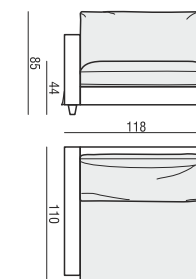

3 SEATER without ARMRESTS

ARMCHAIR LEFT (or RIGHT)

ARMCHAIR without ARMRESTS

ARMCHAIR WIDE LEFT (or RIGHT)

ARMCHAIR WIDE without ARMRESTS

FOOTSTOOL 122x92

FOOTSTOOL 107x92

FOOTSTOOL 97x82

DIVAN LEFT (or RIGHT)

BENCH LEFT (or RIGHT)

CORNER 90°

CLOUD

www.sits.eu
NOVEMBER 2016

CUSHION 40x40 CUSHION 50x30 CUSHION 103x34 CUSHION 88x34 CUSHION 78x34 CUSHION 60x34

ATTENTION
DIVAN includes: 1 pcs cushion 88x34 + 2 pcs cushions 60x34

SET 1 3 SEATER LEFT + ARMCHAIR WIDE RIGHT

SET 2 LEFT (or RIGHT) DIVAN LEFT (or RIGHT) + 2 SEATER RIGHT (or RIGHT)

SET 3 LEFT (or RIGHT) DIVAN LEFT (or RIGHT) + 3 SEATER RIGHT (or RIGHT)

SET 4 LEFT (or RIGHT) DIVAN LEFT (or RIGHT) + ARMCHAIR without ARMRESTS + 2 SEATER RIGHT (or RIGHT)

SET 5 LEFT (or RIGHT) DIVAN LEFT (or RIGHT) + ARMCHAIR WIDE without ARMRESTS + 3 SEATER RIGHT (or RIGHT)

SET 6 DIVAN LEFT + 3 SEATER without ARMRESTS + DIVAN RIGHT

SET 7 LEFT (or RIGHT) ARMCHAIR WIDE LEFT (or RIGHT) + CORNER 90° + 3 SEATER RIGHT (or LEFT)