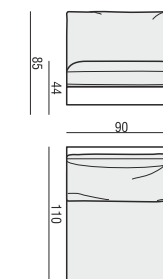

tea
& book

CLOUD

2 SEATER

2 SEATER LEFT (or RIGHT)

2 SEATER without ARMRESTS

2,5 SEATER

3 SEATER or 3 SEATER two parts

3 SEATER LEFT (or RIGHT)

3 SEATER without ARMRESTS

ARMCHAIR LEFT (or RIGHT)

ARMCHAIR without ARMRESTS

ARMCHAIR WIDE LEFT (or RIGHT)

ARMCHAIR WIDE without ARMRESTS

FOOTSTOOL 122x92

FOOTSTOOL 107x92

FOOTSTOOL 97x82

DIVAN LEFT (or RIGHT)

BENCH LEFT (or RIGHT)

CORNER 90°

CLOUD

www.sits.eu
NOVEMBER 2016

CUSHION 40x40 CUSHION 50x30 CUSHION 103x34 CUSHION 88x34 CUSHION 78x34 CUSHION 60x34

ATTENTION
DIVAN includes: 1 pcs cushion 88x34 + 2 pcs cushions 60x34

SET 5 LEFT (or RIGHT) DIVAN LEFT (or RIGHT) + ARMCHAIR WIDE without ARMRESTS + 3 SEATER RIGHT (or RIGHT)

SET 6 DIVAN LEFT + 3 SEATER without ARMRESTS + DIVAN RIGHT

SET 7 LEFT (or RIGHT) ARMCHAIR WIDE LEFT (or RIGHT) + CORNER 90° + 3 SEATER RIGHT (or LEFT)