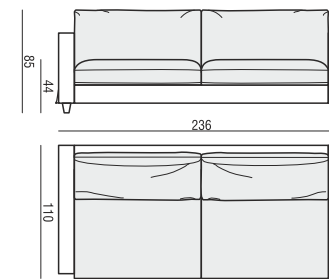

tea
& book

CLOUD

2 SEATER

2 SEATER LEFT (or RIGHT)

2 SEATER without ARMRESTS

2,5 SEATER

3 SEATER or 3 SEATER two parts

3 SEATER LEFT (or RIGHT)

3 SEATER without ARMRESTS

ARMCHAIR LEFT (or RIGHT)

ARMCHAIR without ARMRESTS

ARMCHAIR WIDE LEFT (or RIGHT)

ARMCHAIR WIDE without ARMRESTS

FOOTSTOOL 122x92

FOOTSTOOL 107x92

FOOTSTOOL 97x82

DIVAN LEFT (or RIGHT)

BENCH LEFT (or RIGHT)

CORNER 90°

CLOUD

www.sits.eu
NOVEMBER 2016

CUSHION 40x40 CUSHION 50x30 CUSHION 103x34 CUSHION 88x34 CUSHION 78x34 CUSHION 60x34

ATTENTION
DIVAN includes: 1 pcs cushion 88x34 + 2 pcs cushions 60x34

SET 5 LEFT (or RIGHT) DIVAN LEFT (or RIGHT) + ARMCHAIR WIDE without ARMRESTS + 3 SEATER RIGHT (or RIGHT)

SET 6 DIVAN LEFT + 3 SEATER without ARMRESTS + DIVAN RIGHT

SET 7 LEFT (or RIGHT) ARMCHAIR WIDE LEFT (or RIGHT) + CORNER 90° + 3 SEATER RIGHT (or LEFT)