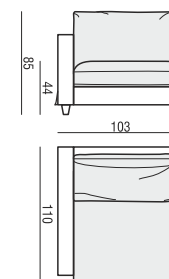

tea
& book

CLOUD

2 SEATER

2 SEATER LEFT (or RIGHT)

2 SEATER without ARMRESTS

2,5 SEATER

3 SEATER or 3 SEATER two parts

3 SEATER LEFT (or RIGHT)

3 SEATER without ARMRESTS

ARMCHAIR LEFT (or RIGHT)

ARMCHAIR without ARMRESTS

ARMCHAIR WIDE LEFT (or RIGHT)

ARMCHAIR WIDE without ARMRESTS

FOOTSTOOL 122x92

FOOTSTOOL 107x92

FOOTSTOOL 97x82

DIVAN LEFT (or RIGHT)

BENCH LEFT (or RIGHT)

CORNER 90°

CLOUD

www.sits.eu
NOVEMBER 2016

CUSHION 40x40 CUSHION 50x30 CUSHION 103x34 CUSHION 88x34 CUSHION 78x34 CUSHION 60x34

ATTENTION
DIVAN includes: 1 pcs cushion 88x34 + 2 pcs cushions 60x34

SET 5 LEFT (or RIGHT) DIVAN LEFT (or RIGHT) + ARMCHAIR WIDE without ARMRESTS + 3 SEATER RIGHT (or RIGHT)

SET 6 DIVAN LEFT + 3 SEATER without ARMRESTS + DIVAN RIGHT

SET 7 LEFT (or RIGHT) ARMCHAIR WIDE LEFT (or RIGHT) + CORNER 90° + 3 SEATER RIGHT (or LEFT)