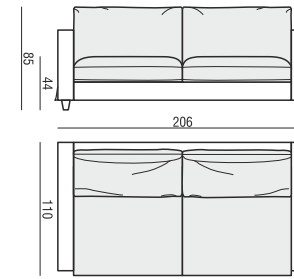

tea
& book

CLOUD

2 SEATER

2 SEATER LEFT (or RIGHT)

2 SEATER without ARMRESTS

2,5 SEATER

3 SEATER or 3 SEATER two parts

3 SEATER LEFT (or RIGHT)

3 SEATER without ARMRESTS

ARMCHAIR LEFT (or RIGHT)

ARMCHAIR without ARMRESTS

ARMCHAIR WIDE LEFT (or RIGHT)

ARMCHAIR WIDE without ARMRESTS

FOOTSTOOL 122x92

FOOTSTOOL 107x92

FOOTSTOOL 97x82

DIVAN LEFT (or RIGHT)

BENCH LEFT (or RIGHT)

CORNER 90°

CLOUD

www.sits.eu
NOVEMBER 2016

CUSHION 40x40 CUSHION 50x30 CUSHION 103x34 CUSHION 88x34 CUSHION 78x34 CUSHION 60x34

ATTENTION
DIVAN includes: 1 pcs cushion 88x34 + 2 pcs cushions 60x34

SET 5 LEFT (or RIGHT) DIVAN LEFT (or RIGHT) + ARMCHAIR WIDE without ARMRESTS + 3 SEATER RIGHT (or RIGHT)

SET 6 DIVAN LEFT + 3 SEATER without ARMRESTS + DIVAN RIGHT

SET 7 LEFT (or RIGHT) ARMCHAIR WIDE LEFT (or RIGHT) + CORNER 90° + 3 SEATER RIGHT (or LEFT)