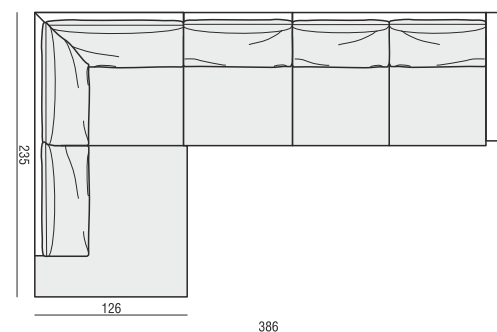

DIVAN LEFT (or RIGHT)

BENCH LEFT (or RIGHT)

CORNER 90°

CLOUD

www.sits.eu
NOVEMBER 2016

CUSHION 40x40 CUSHION 50x30 CUSHION 103x34 CUSHION 88x34 CUSHION 78x34 CUSHION 60x34

ATTENTION
DIVAN includes: 1 pcs cushion 88x34 + 2 pcs cushions 60x34

SET 1 3 SEATER LEFT + ARMCHAIR WIDE RIGHT

SET 2 LEFT (or RIGHT) DIVAN LEFT (or RIGHT) + 2 SEATER RIGHT (or RIGHT)

SET 3 LEFT (or RIGHT) DIVAN LEFT (or RIGHT) + 3 SEATER RIGHT (or RIGHT)

SET 4 LEFT (or RIGHT) DIVAN LEFT (or RIGHT) + ARMCHAIR without ARMRESTS + 2 SEATER RIGHT (or RIGHT)

SET 5 LEFT (or RIGHT) DIVAN LEFT (or RIGHT) + ARMCHAIR WIDE without ARMRESTS + 3 SEATER RIGHT (or RIGHT)

SET 6 DIVAN LEFT + 3 SEATER without ARMRESTS + DIVAN RIGHT

SET 7 LEFT (or RIGHT) ARMCHAIR WIDE LEFT (or RIGHT) + CORNER 90° + 3 SEATER RIGHT (or LEFT)