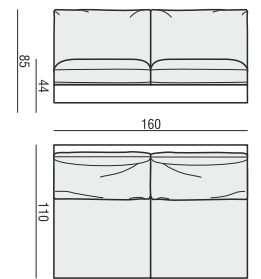

tea
& book

CLOUD

2 SEATER

2 SEATER LEFT (or RIGHT)

2 SEATER without ARMRESTS

2,5 SEATER

3 SEATER or 3 SEATER two parts

3 SEATER LEFT (or RIGHT)

3 SEATER without ARMRESTS

ARMCHAIR LEFT (or RIGHT)

ARMCHAIR without ARMRESTS

ARMCHAIR WIDE LEFT (or RIGHT)

ARMCHAIR WIDE without ARMRESTS

FOOTSTOOL 122x92

FOOTSTOOL 107x92

FOOTSTOOL 97x82

DIVAN LEFT (or RIGHT)

BENCH LEFT (or RIGHT)

CORNER 90°

CLOUD

www.sits.eu
NOVEMBER 2016

CUSHION 40x40 CUSHION 50x30 CUSHION 103x34 CUSHION 88x34 CUSHION 78x34 CUSHION 60x34

ATTENTION
DIVAN includes: 1 pcs cushion 88x34 + 2 pcs cushions 60x34