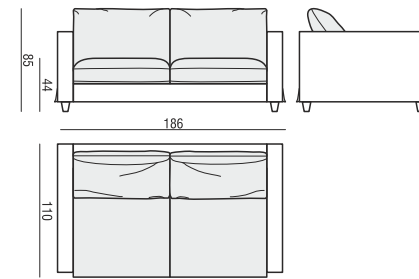

tea
& book

CLOUD

2 SEATER

2 SEATER LEFT (or RIGHT)

2 SEATER without ARMRESTS

2,5 SEATER

3 SEATER or 3 SEATER two parts

3 SEATER LEFT (or RIGHT)

3 SEATER without ARMRESTS

ARMCHAIR LEFT (or RIGHT)

ARMCHAIR without ARMRESTS

ARMCHAIR WIDE LEFT (or RIGHT)

ARMCHAIR WIDE without ARMRESTS

FOOTSTOOL 122x92

FOOTSTOOL 107x92

FOOTSTOOL 97x82

DIVAN LEFT (or RIGHT)

BENCH LEFT (or RIGHT)

CORNER 90°

CLOUD

www.sits.eu
NOVEMBER 2016

CUSHION 40x40 CUSHION 50x30 CUSHION 103x34 CUSHION 88x34 CUSHION 78x34 CUSHION 60x34

ATTENTION
DIVAN includes: 1 pcs cushion 88x34 + 2 pcs cushions 60x34

SET 5 LEFT (or RIGHT) DIVAN LEFT (or RIGHT) + ARMCHAIR WIDE without ARMRESTS + 3 SEATER RIGHT (or RIGHT)

SET 6 DIVAN LEFT + 3 SEATER without ARMRESTS + DIVAN RIGHT

SET 7 LEFT (or RIGHT) ARMCHAIR WIDE LEFT (or RIGHT) + CORNER 90° + 3 SEATER RIGHT (or LEFT)