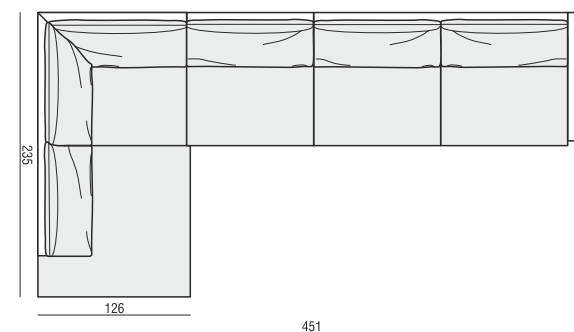

DIVAN LEFT (or RIGHT)

BENCH LEFT (or RIGHT)

CORNER 90°

CLOUD

www.sits.eu
NOVEMBER 2016

CUSHION 40x40 CUSHION 50x30 CUSHION 103x34 CUSHION 88x34 CUSHION 78x34 CUSHION 60x34

ATTENTION
DIVAN includes: 1 pcs cushion 88x34 + 2 pcs cushions 60x34

SET 1 3 SEATER LEFT + ARMCHAIR WIDE RIGHT

SET 2 LEFT (or RIGHT) DIVAN LEFT (or RIGHT) + 2 SEATER RIGHT (or RIGHT)

SET 3 LEFT (or RIGHT) DIVAN LEFT (or RIGHT) + 3 SEATER RIGHT (or RIGHT)

SET 4 LEFT (or RIGHT) DIVAN LEFT (or RIGHT) + ARMCHAIR without ARMRESTS + 2 SEATER RIGHT (or RIGHT)

SET 5 LEFT (or RIGHT) DIVAN LEFT (or RIGHT) + ARMCHAIR WIDE without ARMRESTS + 3 SEATER RIGHT (or RIGHT)

SET 6 DIVAN LEFT + 3 SEATER without ARMRESTS + DIVAN RIGHT

SET 7 LEFT (or RIGHT) ARMCHAIR WIDE LEFT (or RIGHT) + CORNER 90° + 3 SEATER RIGHT (or LEFT)