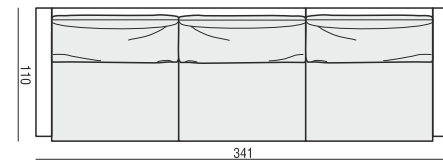

DIVAN LEFT (or RIGHT)

BENCH LEFT (or RIGHT)

CORNER 90°

CLOUD

www.sits.eu
NOVEMBER 2016

CUSHION 40x40 CUSHION 50x30 CUSHION 103x34 CUSHION 88x34 CUSHION 78x34 CUSHION 60x34

ATTENTION
DIVAN includes: 1 pcs cushion 88x34 + 2 pcs cushions 60x34

SET 1 3 SEATER LEFT + ARMCHAIR WIDE RIGHT

SET 2 LEFT (or RIGHT) DIVAN LEFT (or RIGHT) + 2 SEATER RIGHT (or RIGHT)

SET 3 LEFT (or RIGHT) DIVAN LEFT (or RIGHT) + 3 SEATER RIGHT (or RIGHT)

SET 4 LEFT (or RIGHT) DIVAN LEFT (or RIGHT) + ARMCHAIR without ARMRESTS + 2 SEATER RIGHT (or RIGHT)

SET 5 LEFT (or RIGHT) DIVAN LEFT (or RIGHT) + ARMCHAIR WIDE without ARMRESTS + 3 SEATER RIGHT (or RIGHT)

SET 6 DIVAN LEFT + 3 SEATER without ARMRESTS + DIVAN RIGHT

SET 7 LEFT (or RIGHT) ARMCHAIR WIDE LEFT (or RIGHT) + CORNER 90° + 3 SEATER RIGHT (or LEFT)