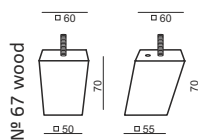

www.sits.eu
APRIL 2013

ARMCHAIR

FOOTSTOOL

UPHOLSTERY

FABRIC: FC - fix cover or LC - loose cover and LEATHER

FEET

COMFORT