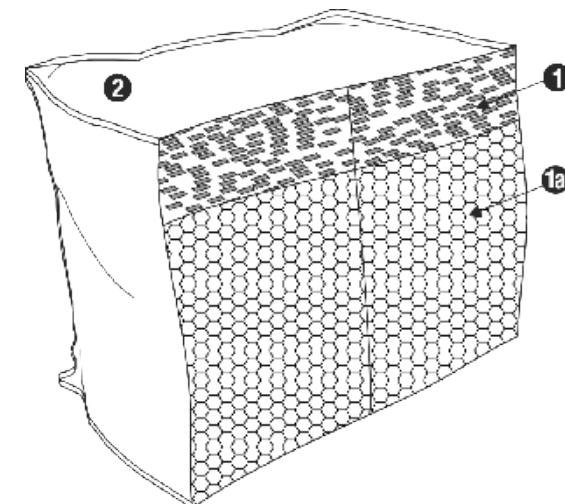

CALM 103: WILD 5 d.grey + WAVES 5 d.gery + SILKY 1 d.grey + FLOPPY 05 d.grey

CALM 104: WILD 01 grey-brown + WAVES 01 grey-brown + SILKY 30 grey + FLOPPY 01 grey-brown

CALM 105: WILD 2 l.grey + WAVES 2 l.grey + SILKY 8 l.grey + FLOPPY 2 l.grey

UPHOLSTERY

FABRIC or LEATHER: LC - loose cover

STANDARD COMFORT

- 1. foam flakes
- 1a. styrofoam ball
- 2. fabric or leather