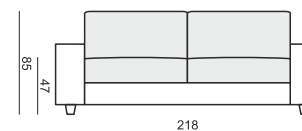

ARMCHAIR

ARMCHAIR LEFT (or RIGHT)

ARMCHAIR without ARMRESTS

2 SEATER

2 SEATER LEFT (or RIGHT)

2 SEATER without ARMRESTS

3 SEATER

3 SEATER LEFT (or RIGHT)

3 SEATER without ARMRESTS

CHAISELONGUE LEFT (or RIGHT)

DIVAN LEFT (or RIGHT)

CORNER 90°

FOOTSTOOL

HEADREST with ROLL

ARMRESTS

ARMREST I
cm 24 x 90 x 50 H

ARMREST II
cm 24 x 90 x 50 H

ARMREST III
cm 18 x 90 x 50 H

ARMREST IV
cm 20 x 90 x 54 H

ENDPART
LEFT (or RIGHT)
cm 88 x 57 x 2,5

SET 1 RIGHT (or LEFT)
2 SEATER LEFT (or RIGHT) + CHAISERLONGUE RIGHT (or LEFT)

SET 5 RIGHT (or LEFT)
3 SEATER LEFT (or RIGHT) + CORNER 90° + 2 SEATER RIGHT (or LEFT)

SET 6
3 SEATER LEFT + CORNER 90° + 3 SEATER RIGHT

SITS reserves the right to change construction of products and components used due to improving durability of product and customer satisfaction without any further notice. Explicit ±2 cm tolerance of all elements sizes.