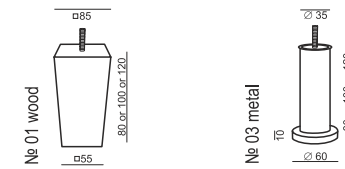

UPHOLSTERY FABRIC: FC - fix cover

FEET