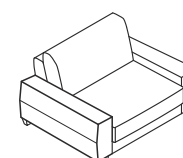

3 SEATER without ARMRESTS

CHAISELONGUE LEFT (or RIGHT)

DIVAN LEFT (or RIGHT)

CORNER 90°

FOOTSTOOL

HEADREST with ROLL

ARMRESTS

ARMREST I
cm 24 x 90 x 50 H

ARMREST II
cm 24 x 90 x 50 H

ARMREST III
cm 18 x 90 x 50 H

ARMREST IV
cm 20 x 90 x 54 H

ENDPART
LEFT (or RIGHT)
cm 88 x 57 x 2,5

SET 1 RIGHT (or LEFT)
2 SEATER LEFT (or RIGHT) + CHAISERLONGUE RIGHT (or LEFT)

SET 2 RIGHT (or LEFT)
3 SEATER LEFT (or RIGHT) + CHAISERLONGUE RIGHT (or LEFT)

SET 3 RIGHT (or LEFT)
2 SEATER LEFT (or RIGHT) + DIVAN RIGHT (or LEFT)

SET 4 RIGHT (or LEFT)
3 SEATER LEFT (or RIGHT) + DIVAN RIGHT (or LEFT)

SET 5 RIGHT (or LEFT)
3 SEATER LEFT (or RIGHT) + CORNER 90° + 2 SEATER RIGHT (or LEFT)

SET 6
3 SEATER LEFT + CORNER 90° + 3 SEATER RIGHT

SITS reserves the right to change construction of products and components used due to improving durability of product and customer satisfaction without any further notice. Explicit ±2 cm tolerance of all elements sizes.