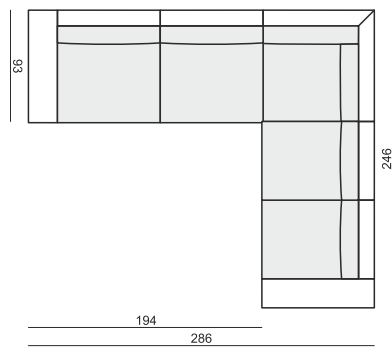

3 SEATER without ARMRESTS

CHAISELONGUE LEFT (or RIGHT)

DIVAN LEFT (or RIGHT)

CORNER 90°

FOOTSTOOL

HEADREST with ROLL

ARMRESTS

ARMREST I
cm 24 x 90 x 50 H

ARMREST II
cm 24 x 90 x 50 H

ARMREST III
cm 18 x 90 x 50 H

ARMREST IV
cm 20 x 90 x 54 H

ENDPART
LEFT (or RIGHT)
cm 88 x 57 x 2,5

SET 1 RIGHT (or LEFT)
2 SEATER LEFT (or RIGHT) + CHAISERLONGUE RIGHT (or LEFT)

SET 2 RIGHT (or LEFT)
3 SEATER LEFT (or RIGHT) + CHAISERLONGUE RIGHT (or LEFT)

SET 3 RIGHT (or LEFT)
2 SEATER LEFT (or RIGHT) + DIVAN RIGHT (or LEFT)

SET 4 RIGHT (or LEFT)
3 SEATER LEFT (or RIGHT) + DIVAN RIGHT (or LEFT)

SET 5 RIGHT (or LEFT)
3 SEATER LEFT (or RIGHT) + CORNER 90° + 2 SEATER RIGHT (or LEFT)

SET 6
3 SEATER LEFT + CORNER 90° + 3 SEATER RIGHT

SITS reserves the right to change construction of products and components used due to improving durability of product and customer satisfaction without any further notice. Explicit ±2 cm tolerance of all elements sizes.