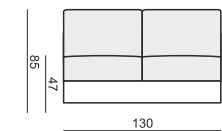

ARMCHAIR

ARMCHAIR LEFT (or RIGHT)

ARMCHAIR without ARMRESTS

2 SEATER

2 SEATER LEFT (or RIGHT)

2 SEATER without ARMRESTS

3 SEATER

3 SEATER LEFT (or RIGHT)

3 SEATER without ARMRESTS

CHAISELONGUE LEFT (or RIGHT)

DIVAN LEFT (or RIGHT)

CORNER 90°

FOOTSTOOL

HEADREST with ROLL

ARMRESTS

ARMREST I
cm 24 x 90 x 50 H

ARMREST II
cm 24 x 90 x 50 H

ARMREST III
cm 18 x 90 x 50 H

ARMREST IV
cm 20 x 90 x 54 H

ENDPART
LEFT (or RIGHT)
cm 88 x 57 x 2,5

SET 1 RIGHT (or LEFT)
2 SEATER LEFT (or RIGHT) + CHAISERLONGUE RIGHT (or LEFT)