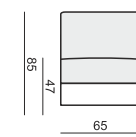

ARMCHAIR

ARMCHAIR LEFT (or RIGHT)

ARMCHAIR without ARMRESTS

2 SEATER

2 SEATER LEFT (or RIGHT)

2 SEATER without ARMRESTS

3 SEATER

3 SEATER LEFT (or RIGHT)

3 SEATER without ARMRESTS

CHAISELONGUE LEFT (or RIGHT)

DIVAN LEFT (or RIGHT)

CORNER 90°

FOOTSTOOL

HEADREST with ROLL

ARMRESTS

ARMREST I
cm 24 x 90 x 50 H

ARMREST II
cm 24 x 90 x 50 H

ARMREST III
cm 18 x 90 x 50 H

ARMREST IV
cm 20 x 90 x 54 H

ENDPART
LEFT (or RIGHT)
cm 88 x 57 x 2,5

SET 1 RIGHT (or LEFT)
2 SEATER LEFT (or RIGHT) + CHAISERLONGUE RIGHT (or LEFT)

SET 2 RIGHT (or LEFT)
3 SEATER LEFT (or RIGHT) + CHAISERLONGUE RIGHT (or LEFT)

SET 3 RIGHT (or LEFT)
2 SEATER LEFT (or RIGHT) + DIVAN RIGHT (or LEFT)

SET 4 RIGHT (or LEFT)
3 SEATER LEFT (or RIGHT) + DIVAN RIGHT (or LEFT)