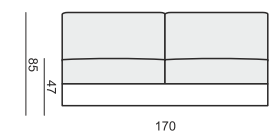

ARMCHAIR

ARMCHAIR LEFT (or RIGHT)

ARMCHAIR without ARMRESTS

2 SEATER

2 SEATER LEFT (or RIGHT)

2 SEATER without ARMRESTS

3 SEATER

3 SEATER LEFT (or RIGHT)

3 SEATER without ARMRESTS

CHAISELONGUE LEFT (or RIGHT)

DIVAN LEFT (or RIGHT)

CORNER 90°

FOOTSTOOL

HEADREST with ROLL

ARMRESTS

ARMREST I
cm 24 x 90 x 50 H

ARMREST II
cm 24 x 90 x 50 H

ARMREST III
cm 18 x 90 x 50 H

ARMREST IV
cm 20 x 90 x 54 H

ENDPART
LEFT (or RIGHT)
cm 88 x 57 x 2,5

SET 1 RIGHT (or LEFT)
2 SEATER LEFT (or RIGHT) + CHAISERLONGUE RIGHT (or LEFT)

SET 5 RIGHT (or LEFT)
3 SEATER LEFT (or RIGHT) + CORNER 90° + 2 SEATER RIGHT (or LEFT)

SET 6
3 SEATER LEFT + CORNER 90° + 3 SEATER RIGHT

SITS reserves the right to change construction of products and components used due to improving durability of product and customer satisfaction without any further notice. Explicit ±2 cm tolerance of all elements sizes.