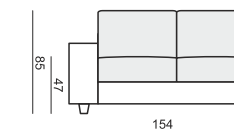

ARMCHAIR

ARMCHAIR LEFT (or RIGHT)

ARMCHAIR without ARMRESTS

2 SEATER

2 SEATER LEFT (or RIGHT)

2 SEATER without ARMRESTS

3 SEATER

3 SEATER LEFT (or RIGHT)

3 SEATER without ARMRESTS

CHAISELONGUE LEFT (or RIGHT)

DIVAN LEFT (or RIGHT)

CORNER 90°

FOOTSTOOL

HEADREST with ROLL

ARMRESTS

ARMREST I
cm 24 x 90 x 50 H

ARMREST II
cm 24 x 90 x 50 H

ARMREST III
cm 18 x 90 x 50 H

ARMREST IV
cm 20 x 90 x 54 H

ENDPART
LEFT (or RIGHT)
cm 88 x 57 x 2,5

SET 1 RIGHT (or LEFT)
2 SEATER LEFT (or RIGHT) + CHAISERLONGUE RIGHT (or LEFT)

SET 5 RIGHT (or LEFT)
3 SEATER LEFT (or RIGHT) + CORNER 90° + 2 SEATER RIGHT (or LEFT)

SET 6
3 SEATER LEFT + CORNER 90° + 3 SEATER RIGHT

SITS reserves the right to change construction of products and components used due to improving durability of product and customer satisfaction without any further notice. Explicit ±2 cm tolerance of all elements sizes.