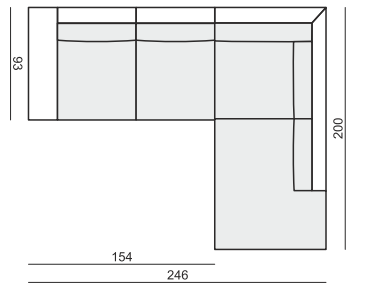

3 SEATER without ARMRESTS

CHAISELONGUE LEFT (or RIGHT)

DIVAN LEFT (or RIGHT)

CORNER 90°

FOOTSTOOL

HEADREST with ROLL

ARMRESTS

ARMREST I
cm 24 x 90 x 50 H

ARMREST II
cm 24 x 90 x 50 H

ARMREST III
cm 18 x 90 x 50 H

ARMREST IV
cm 20 x 90 x 54 H

ENDPART
LEFT (or RIGHT)
cm 88 x 57 x 2,5

SET 1 RIGHT (or LEFT)
2 SEATER LEFT (or RIGHT) + CHAISERLONGUE RIGHT (or LEFT)

SET 2 RIGHT (or LEFT)
3 SEATER LEFT (or RIGHT) + CHAISERLONGUE RIGHT (or LEFT)

SET 3 RIGHT (or LEFT)
2 SEATER LEFT (or RIGHT) + DIVAN RIGHT (or LEFT)

SET 4 RIGHT (or LEFT)
3 SEATER LEFT (or RIGHT) + DIVAN RIGHT (or LEFT)

SET 5 RIGHT (or LEFT)
3 SEATER LEFT (or RIGHT) + CORNER 90° + 2 SEATER RIGHT (or LEFT)

SET 6
3 SEATER LEFT + CORNER 90° + 3 SEATER RIGHT

SITS reserves the right to change construction of products and components used due to improving durability of product and customer satisfaction without any further notice. Explicit ±2 cm tolerance of all elements sizes.