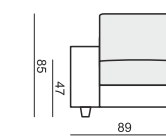

ARMCHAIR

ARMCHAIR LEFT (or RIGHT)

ARMCHAIR without ARMRESTS

2 SEATER

2 SEATER LEFT (or RIGHT)

2 SEATER without ARMRESTS

3 SEATER

3 SEATER LEFT (or RIGHT)

3 SEATER without ARMRESTS

CHAISELONGUE LEFT (or RIGHT)

DIVAN LEFT (or RIGHT)

CORNER 90°

FOOTSTOOL

HEADREST with ROLL

ARMRESTS

ARMREST I
cm 24 x 90 x 50 H

ARMREST II
cm 24 x 90 x 50 H

ARMREST III
cm 18 x 90 x 50 H

ARMREST IV
cm 20 x 90 x 54 H

ENDPART
LEFT (or RIGHT)
cm 88 x 57 x 2,5

SET 1 RIGHT (or LEFT)
2 SEATER LEFT (or RIGHT) + CHAISERLONGUE RIGHT (or LEFT)

SET 5 RIGHT (or LEFT)
3 SEATER LEFT (or RIGHT) + CORNER 90° + 2 SEATER RIGHT (or LEFT)

SET 6
3 SEATER LEFT + CORNER 90° + 3 SEATER RIGHT

SITS reserves the right to change construction of products and components used due to improving durability of product and customer satisfaction without any further notice. Explicit ±2 cm tolerance of all elements sizes.