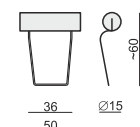

3 SEATER without ARMRESTS

CHAISELONGUE LEFT (or RIGHT)

DIVAN LEFT (or RIGHT)

CORNER 90°

FOOTSTOOL

HEADREST with ROLL

ARMRESTS

ARMREST I
cm 24 x 90 x 50 H

ARMREST II
cm 24 x 90 x 50 H

ARMREST III
cm 18 x 90 x 50 H

ARMREST IV
cm 20 x 90 x 54 H

ENDPART
LEFT (or RIGHT)
cm 88 x 57 x 2,5

SET 1 RIGHT (or LEFT)
2 SEATER LEFT (or RIGHT) + CHAISERLONGUE RIGHT (or LEFT)

SET 5 RIGHT (or LEFT)
3 SEATER LEFT (or RIGHT) + CORNER 90° + 2 SEATER RIGHT (or LEFT)

SET 6
3 SEATER LEFT + CORNER 90° + 3 SEATER RIGHT

SITS reserves the right to change construction of products and components used due to improving durability of product and customer satisfaction without any further notice. Explicit ±2 cm tolerance of all elements sizes.