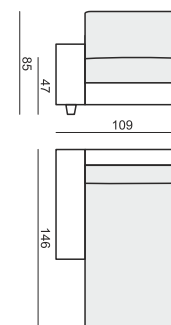

ARMCHAIR

ARMCHAIR LEFT (or RIGHT)

ARMCHAIR without ARMRESTS

2 SEATER

2 SEATER LEFT (or RIGHT)

2 SEATER without ARMRESTS

3 SEATER

3 SEATER LEFT (or RIGHT)

3 SEATER without ARMRESTS

CHAISELONGUE LEFT (or RIGHT)

DIVAN LEFT (or RIGHT)

CORNER 90°

FOOTSTOOL

HEADREST with ROLL

ARMRESTS

ARMREST I
cm 24 x 90 x 50 H

ARMREST II
cm 24 x 90 x 50 H

ARMREST III
cm 18 x 90 x 50 H

ARMREST IV
cm 20 x 90 x 54 H

ENDPART
LEFT (or RIGHT)
cm 88 x 57 x 2,5

SET 1 RIGHT (or LEFT)
2 SEATER LEFT (or RIGHT) + CHAISERLONGUE RIGHT (or LEFT)

SET 5 RIGHT (or LEFT)
3 SEATER LEFT (or RIGHT) + CORNER 90° + 2 SEATER RIGHT (or LEFT)

SET 6
3 SEATER LEFT + CORNER 90° + 3 SEATER RIGHT

SITS reserves the right to change construction of products and components used due to improving durability of product and customer satisfaction without any further notice. Explicit ±2 cm tolerance of all elements sizes.