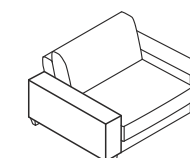

3 SEATER without ARMRESTS

CHAISELONGUE LEFT (or RIGHT)

DIVAN LEFT (or RIGHT)

CORNER 90°

FOOTSTOOL

HEADREST with ROLL

ARMRESTS

ARMREST I
cm 24 x 90 x 50 H

ARMREST II
cm 24 x 90 x 50 H

ARMREST III
cm 18 x 90 x 50 H

ARMREST IV
cm 20 x 90 x 54 H

ENDPART
LEFT (or RIGHT)
cm 88 x 57 x 2,5

SET 1 RIGHT (or LEFT)
2 SEATER LEFT (or RIGHT) + CHAISERLONGUE RIGHT (or LEFT)

SET 2 RIGHT (or LEFT)
3 SEATER LEFT (or RIGHT) + CHAISERLONGUE RIGHT (or LEFT)

SET 3 RIGHT (or LEFT)
2 SEATER LEFT (or RIGHT) + DIVAN RIGHT (or LEFT)

SET 4 RIGHT (or LEFT)
3 SEATER LEFT (or RIGHT) + DIVAN RIGHT (or LEFT)

SET 5 RIGHT (or LEFT)
3 SEATER LEFT (or RIGHT) + CORNER 90° + 2 SEATER RIGHT (or LEFT)

SET 6
3 SEATER LEFT + CORNER 90° + 3 SEATER RIGHT

SITS reserves the right to change construction of products and components used due to improving durability of product and customer satisfaction without any further notice. Explicit ±2 cm tolerance of all elements sizes.