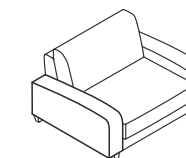

3 SEATER without ARMRESTS

CHAISELONGUE LEFT (or RIGHT)

DIVAN LEFT (or RIGHT)

CORNER 90°

FOOTSTOOL

HEADREST with ROLL

ARMRESTS

ARMREST I
cm 24 x 90 x 50 H

ARMREST II
cm 24 x 90 x 50 H

ARMREST III
cm 18 x 90 x 50 H

ARMREST IV
cm 20 x 90 x 54 H

ENDPART
LEFT (or RIGHT)
cm 88 x 57 x 2,5

SET 1 RIGHT (or LEFT)
2 SEATER LEFT (or RIGHT) + CHAISERLONGUE RIGHT (or LEFT)

SET 2 RIGHT (or LEFT)
3 SEATER LEFT (or RIGHT) + CHAISERLONGUE RIGHT (or LEFT)

SET 3 RIGHT (or LEFT)
2 SEATER LEFT (or RIGHT) + DIVAN RIGHT (or LEFT)

SET 4 RIGHT (or LEFT)
3 SEATER LEFT (or RIGHT) + DIVAN RIGHT (or LEFT)

SET 5 RIGHT (or LEFT)
3 SEATER LEFT (or RIGHT) + CORNER 90° + 2 SEATER RIGHT (or LEFT)

SET 6
3 SEATER LEFT + CORNER 90° + 3 SEATER RIGHT

SITS reserves the right to change construction of products and components used due to improving durability of product and customer satisfaction without any further notice. Explicit ±2 cm tolerance of all elements sizes.