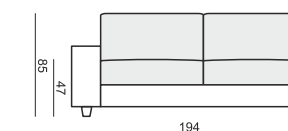

ARMCHAIR

ARMCHAIR LEFT (or RIGHT)

ARMCHAIR without ARMRESTS

2 SEATER

2 SEATER LEFT (or RIGHT)

2 SEATER without ARMRESTS

3 SEATER

3 SEATER LEFT (or RIGHT)

3 SEATER without ARMRESTS

CHAISELONGUE LEFT (or RIGHT)

DIVAN LEFT (or RIGHT)

CORNER 90°

FOOTSTOOL

HEADREST with ROLL

ARMRESTS

ARMREST I
cm 24 x 90 x 50 H

ARMREST II
cm 24 x 90 x 50 H

ARMREST III
cm 18 x 90 x 50 H

ARMREST IV
cm 20 x 90 x 54 H

ENDPART
LEFT (or RIGHT)
cm 88 x 57 x 2,5

SET 1 RIGHT (or LEFT)
2 SEATER LEFT (or RIGHT) + CHAISERLONGUE RIGHT (or LEFT)

SET 5 RIGHT (or LEFT)
3 SEATER LEFT (or RIGHT) + CORNER 90° + 2 SEATER RIGHT (or LEFT)

SET 6
3 SEATER LEFT + CORNER 90° + 3 SEATER RIGHT

SITS reserves the right to change construction of products and components used due to improving durability of product and customer satisfaction without any further notice. Explicit ±2 cm tolerance of all elements sizes.