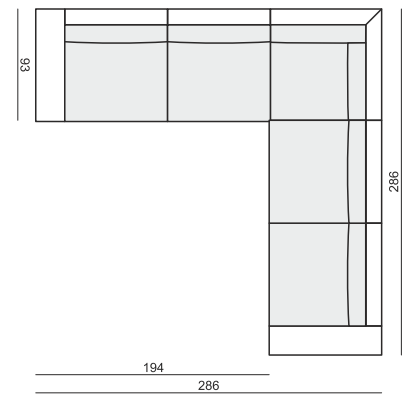

3 SEATER without ARMRESTS

CHAISELONGUE LEFT (or RIGHT)

DIVAN LEFT (or RIGHT)

CORNER 90°

FOOTSTOOL

HEADREST with ROLL

ARMRESTS

ARMREST I
cm 24 x 90 x 50 H

ARMREST II
cm 24 x 90 x 50 H

ARMREST III
cm 18 x 90 x 50 H

ARMREST IV
cm 20 x 90 x 54 H

ENDPART
LEFT (or RIGHT)
cm 88 x 57 x 2,5

SET 1 RIGHT (or LEFT)
2 SEATER LEFT (or RIGHT) + CHAISERLONGUE RIGHT (or LEFT)

SET 2 RIGHT (or LEFT)
3 SEATER LEFT (or RIGHT) + CHAISERLONGUE RIGHT (or LEFT)

SET 3 RIGHT (or LEFT)
2 SEATER LEFT (or RIGHT) + DIVAN RIGHT (or LEFT)

SET 4 RIGHT (or LEFT)
3 SEATER LEFT (or RIGHT) + DIVAN RIGHT (or LEFT)

SET 5 RIGHT (or LEFT)
3 SEATER LEFT (or RIGHT) + CORNER 90° + 2 SEATER RIGHT (or LEFT)

SET 6
3 SEATER LEFT + CORNER 90° + 3 SEATER RIGHT

SITS reserves the right to change construction of products and components used due to improving durability of product and customer satisfaction without any further notice. Explicit ±2 cm tolerance of all elements sizes.