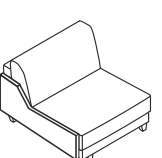

3 SEATER without ARMRESTS

CHAISELONGUE LEFT (or RIGHT)

DIVAN LEFT (or RIGHT)

CORNER 90°

FOOTSTOOL

HEADREST with ROLL

ARMRESTS

ARMREST I
cm 24 x 90 x 50 H

ARMREST II
cm 24 x 90 x 50 H

ARMREST III
cm 18 x 90 x 50 H

ARMREST IV
cm 20 x 90 x 54 H

ENDPART
LEFT (or RIGHT)
cm 88 x 57 x 2,5

SET 1 RIGHT (or LEFT)
2 SEATER LEFT (or RIGHT) + CHAISERLONGUE RIGHT (or LEFT)

SET 2 RIGHT (or LEFT)
3 SEATER LEFT (or RIGHT) + CHAISERLONGUE RIGHT (or LEFT)

SET 3 RIGHT (or LEFT)
2 SEATER LEFT (or RIGHT) + DIVAN RIGHT (or LEFT)

SET 4 RIGHT (or LEFT)
3 SEATER LEFT (or RIGHT) + DIVAN RIGHT (or LEFT)

SET 5 RIGHT (or LEFT)
3 SEATER LEFT (or RIGHT) + CORNER 90° + 2 SEATER RIGHT (or LEFT)

SET 6
3 SEATER LEFT + CORNER 90° + 3 SEATER RIGHT

SITS reserves the right to change construction of products and components used due to improving durability of product and customer satisfaction without any further notice. Explicit ±2 cm tolerance of all elements sizes.