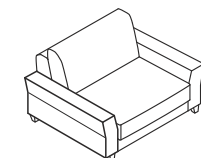

3 SEATER without ARMRESTS

CHAISELONGUE LEFT (or RIGHT)

DIVAN LEFT (or RIGHT)

CORNER 90°

FOOTSTOOL

HEADREST with ROLL

ARMRESTS

ARMREST I
cm 24 x 90 x 50 H

ARMREST II
cm 24 x 90 x 50 H

ARMREST III
cm 18 x 90 x 50 H

ARMREST IV
cm 20 x 90 x 54 H

ENDPART
LEFT (or RIGHT)
cm 88 x 57 x 2,5

SET 1 RIGHT (or LEFT)
2 SEATER LEFT (or RIGHT) + CHAISERLONGUE RIGHT (or LEFT)

SET 2 RIGHT (or LEFT)
3 SEATER LEFT (or RIGHT) + CHAISERLONGUE RIGHT (or LEFT)

SET 3 RIGHT (or LEFT)
2 SEATER LEFT (or RIGHT) + DIVAN RIGHT (or LEFT)

SET 4 RIGHT (or LEFT)
3 SEATER LEFT (or RIGHT) + DIVAN RIGHT (or LEFT)

SET 5 RIGHT (or LEFT)
3 SEATER LEFT (or RIGHT) + CORNER 90° + 2 SEATER RIGHT (or LEFT)

SET 6
3 SEATER LEFT + CORNER 90° + 3 SEATER RIGHT

SITS reserves the right to change construction of products and components used due to improving durability of product and customer satisfaction without any further notice. Explicit ±2 cm tolerance of all elements sizes.