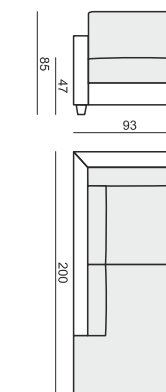

ARMCHAIR

ARMCHAIR LEFT (or RIGHT)

ARMCHAIR without ARMRESTS

2 SEATER

2 SEATER LEFT (or RIGHT)

2 SEATER without ARMRESTS

3 SEATER

3 SEATER LEFT (or RIGHT)

3 SEATER without ARMRESTS

CHAISELONGUE LEFT (or RIGHT)

DIVAN LEFT (or RIGHT)

CORNER 90°

FOOTSTOOL

HEADREST with ROLL

ARMRESTS

ARMREST I
cm 24 x 90 x 50 H

ARMREST II
cm 24 x 90 x 50 H

ARMREST III
cm 18 x 90 x 50 H

ARMREST IV
cm 20 x 90 x 54 H

ENDPART
LEFT (or RIGHT)
cm 88 x 57 x 2,5

SET 1 RIGHT (or LEFT)
2 SEATER LEFT (or RIGHT) + CHAISERLONGUE RIGHT (or LEFT)

SET 5 RIGHT (or LEFT)
3 SEATER LEFT (or RIGHT) + CORNER 90° + 2 SEATER RIGHT (or LEFT)

SET 6
3 SEATER LEFT + CORNER 90° + 3 SEATER RIGHT

SITS reserves the right to change construction of products and components used due to improving durability of product and customer satisfaction without any further notice. Explicit ±2 cm tolerance of all elements sizes.