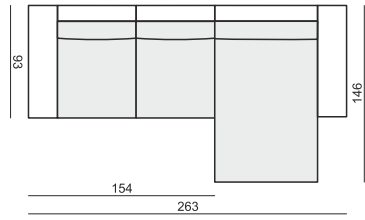

3 SEATER without ARMRESTS

CHAISELONGUE LEFT (or RIGHT)

DIVAN LEFT (or RIGHT)

CORNER 90°

FOOTSTOOL

HEADREST with ROLL

ARMRESTS

ARMREST I
cm 24 x 90 x 50 H

ARMREST II
cm 24 x 90 x 50 H

ARMREST III
cm 18 x 90 x 50 H

ARMREST IV
cm 20 x 90 x 54 H

ENDPART
LEFT (or RIGHT)
cm 88 x 57 x 2,5

SET 1 RIGHT (or LEFT)
2 SEATER LEFT (or RIGHT) + CHAISERLONGUE RIGHT (or LEFT)

SET 2 RIGHT (or LEFT)
3 SEATER LEFT (or RIGHT) + CHAISERLONGUE RIGHT (or LEFT)

SET 3 RIGHT (or LEFT)
2 SEATER LEFT (or RIGHT) + DIVAN RIGHT (or LEFT)

SET 4 RIGHT (or LEFT)
3 SEATER LEFT (or RIGHT) + DIVAN RIGHT (or LEFT)

SET 5 RIGHT (or LEFT)
3 SEATER LEFT (or RIGHT) + CORNER 90° + 2 SEATER RIGHT (or LEFT)

SET 6
3 SEATER LEFT + CORNER 90° + 3 SEATER RIGHT

SITS reserves the right to change construction of products and components used due to improving durability of product and customer satisfaction without any further notice. Explicit ±2 cm tolerance of all elements sizes.