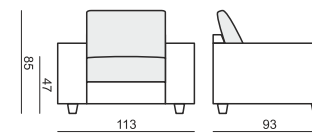

ARMCHAIR

ARMCHAIR LEFT (or RIGHT)

ARMCHAIR without ARMRESTS

2 SEATER

2 SEATER LEFT (or RIGHT)

2 SEATER without ARMRESTS

3 SEATER

3 SEATER LEFT (or RIGHT)

3 SEATER without ARMRESTS

CHAISELONGUE LEFT (or RIGHT)

DIVAN LEFT (or RIGHT)

CORNER 90°

FOOTSTOOL

HEADREST with ROLL

ARMRESTS

ARMREST I
cm 24 x 90 x 50 H

ARMREST II
cm 24 x 90 x 50 H

ARMREST III
cm 18 x 90 x 50 H

ARMREST IV
cm 20 x 90 x 54 H

ENDPART
LEFT (or RIGHT)
cm 88 x 57 x 2,5

SET 1 RIGHT (or LEFT)
2 SEATER LEFT (or RIGHT) + CHAISERLONGUE RIGHT (or LEFT)

SET 5 RIGHT (or LEFT)
3 SEATER LEFT (or RIGHT) + CORNER 90° + 2 SEATER RIGHT (or LEFT)

SET 6
3 SEATER LEFT + CORNER 90° + 3 SEATER RIGHT

SITS reserves the right to change construction of products and components used due to improving durability of product and customer satisfaction without any further notice. Explicit ±2 cm tolerance of all elements sizes.