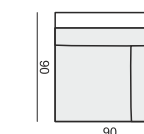

3 SEATER without ARMRESTS

CHAISELONGUE LEFT (or RIGHT)

DIVAN LEFT (or RIGHT)

CORNER 90°

FOOTSTOOL

HEADREST with ROLL

ARMRESTS

ARMREST I
cm 24 x 90 x 50 H

ARMREST II
cm 24 x 90 x 50 H

ARMREST III
cm 18 x 90 x 50 H

ARMREST IV
cm 20 x 90 x 54 H

ENDPART
LEFT (or RIGHT)
cm 88 x 57 x 2,5

SET 1 RIGHT (or LEFT)
2 SEATER LEFT (or RIGHT) + CHAISERLONGUE RIGHT (or LEFT)

SET 2 RIGHT (or LEFT)
3 SEATER LEFT (or RIGHT) + CHAISERLONGUE RIGHT (or LEFT)

SET 3 RIGHT (or LEFT)
2 SEATER LEFT (or RIGHT) + DIVAN RIGHT (or LEFT)

SET 4 RIGHT (or LEFT)
3 SEATER LEFT (or RIGHT) + DIVAN RIGHT (or LEFT)

SET 5 RIGHT (or LEFT)
3 SEATER LEFT (or RIGHT) + CORNER 90° + 2 SEATER RIGHT (or LEFT)

SET 6
3 SEATER LEFT + CORNER 90° + 3 SEATER RIGHT

SITS reserves the right to change construction of products and components used due to improving durability of product and customer satisfaction without any further notice. Explicit ±2 cm tolerance of all elements sizes.