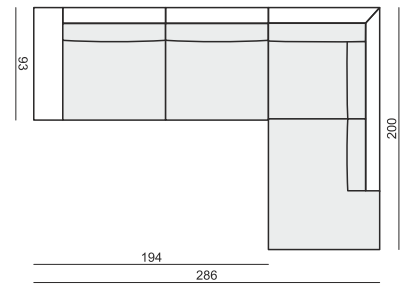

3 SEATER without ARMRESTS

CHAISELONGUE LEFT (or RIGHT)

DIVAN LEFT (or RIGHT)

CORNER 90°

FOOTSTOOL

HEADREST with ROLL

ARMRESTS

ARMREST I
cm 24 x 90 x 50 H

ARMREST II
cm 24 x 90 x 50 H

ARMREST III
cm 18 x 90 x 50 H

ARMREST IV
cm 20 x 90 x 54 H

ENDPART
LEFT (or RIGHT)
cm 88 x 57 x 2,5

SET 1 RIGHT (or LEFT)
2 SEATER LEFT (or RIGHT) + CHAISERLONGUE RIGHT (or LEFT)

SET 2 RIGHT (or LEFT)
3 SEATER LEFT (or RIGHT) + CHAISERLONGUE RIGHT (or LEFT)

SET 3 RIGHT (or LEFT)
2 SEATER LEFT (or RIGHT) + DIVAN RIGHT (or LEFT)

SET 4 RIGHT (or LEFT)
3 SEATER LEFT (or RIGHT) + DIVAN RIGHT (or LEFT)

SET 5 RIGHT (or LEFT)
3 SEATER LEFT (or RIGHT) + CORNER 90° + 2 SEATER RIGHT (or LEFT)

SET 6
3 SEATER LEFT + CORNER 90° + 3 SEATER RIGHT

SITS reserves the right to change construction of products and components used due to improving durability of product and customer satisfaction without any further notice. Explicit ±2 cm tolerance of all elements sizes.