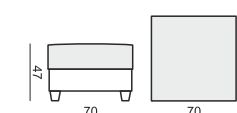

3 SEATER without ARMRESTS

CHAISELONGUE LEFT (or RIGHT)

DIVAN LEFT (or RIGHT)

CORNER 90°

FOOTSTOOL

HEADREST with ROLL

ARMRESTS

ARMREST I
cm 24 x 90 x 50 H

ARMREST II
cm 24 x 90 x 50 H

ARMREST III
cm 18 x 90 x 50 H

ARMREST IV
cm 20 x 90 x 54 H

ENDPART
LEFT (or RIGHT)
cm 88 x 57 x 2,5

SET 1 RIGHT (or LEFT)
2 SEATER LEFT (or RIGHT) + CHAISERLONGUE RIGHT (or LEFT)

SET 2 RIGHT (or LEFT)
3 SEATER LEFT (or RIGHT) + CHAISERLONGUE RIGHT (or LEFT)

SET 3 RIGHT (or LEFT)
2 SEATER LEFT (or RIGHT) + DIVAN RIGHT (or LEFT)

SET 4 RIGHT (or LEFT)
3 SEATER LEFT (or RIGHT) + DIVAN RIGHT (or LEFT)