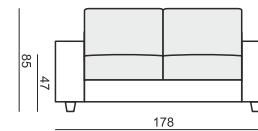

ARMCHAIR

ARMCHAIR LEFT (or RIGHT)

ARMCHAIR without ARMRESTS

2 SEATER

2 SEATER LEFT (or RIGHT)

2 SEATER without ARMRESTS

3 SEATER

3 SEATER LEFT (or RIGHT)

3 SEATER without ARMRESTS

CHAISELONGUE LEFT (or RIGHT)

DIVAN LEFT (or RIGHT)

CORNER 90°

FOOTSTOOL

HEADREST with ROLL

ARMRESTS

ARMREST I
cm 24 x 90 x 50 H

ARMREST II
cm 24 x 90 x 50 H

ARMREST III
cm 18 x 90 x 50 H

ARMREST IV
cm 20 x 90 x 54 H

ENDPART
LEFT (or RIGHT)
cm 88 x 57 x 2,5

SET 1 RIGHT (or LEFT)
2 SEATER LEFT (or RIGHT) + CHAISERLONGUE RIGHT (or LEFT)

SET 5 RIGHT (or LEFT)
3 SEATER LEFT (or RIGHT) + CORNER 90° + 2 SEATER RIGHT (or LEFT)

SET 6
3 SEATER LEFT + CORNER 90° + 3 SEATER RIGHT

SITS reserves the right to change construction of products and components used due to improving durability of product and customer satisfaction without any further notice. Explicit ±2 cm tolerance of all elements sizes.