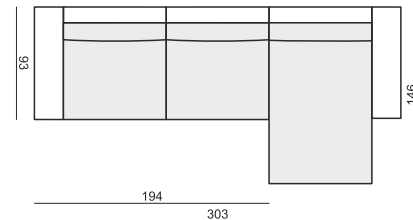

3 SEATER without ARMRESTS

CHAISELONGUE LEFT (or RIGHT)

DIVAN LEFT (or RIGHT)

CORNER 90°

FOOTSTOOL

HEADREST with ROLL

ARMRESTS

ARMREST I
cm 24 x 90 x 50 H

ARMREST II
cm 24 x 90 x 50 H

ARMREST III
cm 18 x 90 x 50 H

ARMREST IV
cm 20 x 90 x 54 H

ENDPART
LEFT (or RIGHT)
cm 88 x 57 x 2,5

SET 1 RIGHT (or LEFT)
2 SEATER LEFT (or RIGHT) + CHAISERLONGUE RIGHT (or LEFT)

SET 2 RIGHT (or LEFT)
3 SEATER LEFT (or RIGHT) + CHAISERLONGUE RIGHT (or LEFT)

SET 3 RIGHT (or LEFT)
2 SEATER LEFT (or RIGHT) + DIVAN RIGHT (or LEFT)

SET 4 RIGHT (or LEFT)
3 SEATER LEFT (or RIGHT) + DIVAN RIGHT (or LEFT)

SET 5 RIGHT (or LEFT)
3 SEATER LEFT (or RIGHT) + CORNER 90° + 2 SEATER RIGHT (or LEFT)

SET 6
3 SEATER LEFT + CORNER 90° + 3 SEATER RIGHT

SITS reserves the right to change construction of products and components used due to improving durability of product and customer satisfaction without any further notice. Explicit ±2 cm tolerance of all elements sizes.