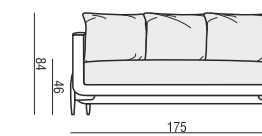

ARMCHAIR WIDE ver. A

ARMCHAIR WIDE ver. C

ARMCHAIR WIDE ver.A LEFT (or RIGHT)

ARMCHAIR WIDE ver.C LEFT (or RIGHT)

ARMCHAIR WIDE ver.A without ARMRESTS

ARMCHAIR WIDE ver.C without ARMRESTS

2 SEATER ver. A

2 SEATER ver. B

2 SEATER ver. C

2 SEATER ver.A LEFT (or RIGHT)

2 SEATER ver.B LEFT (or RIGHT)

2 SEATER ver.C LEFT (or RIGHT)

2 SEATER ver.A without ARMRESTS

2 SEATER ver.B without ARMRESTS

2 SEATER ver.C without ARMRESTS

3 SEATER ver. A

### 2 SEATER ver. A

**Important!** The width of the sofas depends on the legs. The difference is 5 cm overall dimensions.