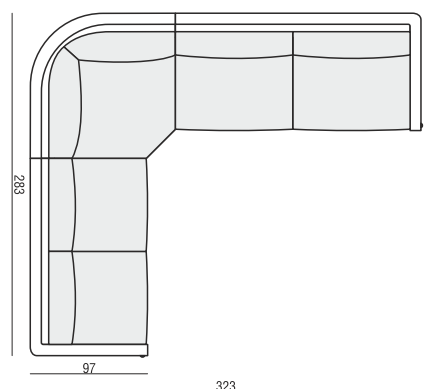

## SET 1 ver.A LEFT (or RIGHT) CHAISELONGUE LEFT (or RIGHT) + 2 SEATER RIGHT (or LEFT)

**FEET**  
**CHAISELONGUE LEFT (or RIGHT):** 2x no 159b, 1x no 159, 2x no 159a  
**2 SEATER RIGHT (or LEFT):** 1x no 159, 1x no 159a

## SET 2 ver.A LEFT (or RIGHT) CHAISELONGUE WIDE LEFT (or RIGHT) + 3 SEATER RIGHT (or LEFT)

**FEET**  
**CHAISELONGUE WIDE LEFT (or RIGHT):** 2x no 159b, 1x no 159, 2x no 159a  
**3 SEATER RIGHT (or LEFT):** 1x no 159, 1x no 159a, 1x no 159d

## SET 3 ver.A 3 SEATER LEFT + CORNER 90° ROUND + 3 SEATER RIGHT

**FEET**  
**2x 3 SEATER LEFT and RIGHT:** 1x no 159, 1x no 159a, 1x no 159d  
**CORNER 90° ROUND:** 1x no 159, 3x no 159a

## SET 4 ver.A LEFT (or RIGHT) 2 SEATER LEFT (or RIGHT) + CORNER 90° ROUND + 3 SEATER RIGHT (or LEFT)

**FEET**  
**2 SEATER LEFT (or RIGHT):** 1x no 159, 1x no 159a  
**CORNER 90° ROUND:** 1x no 159, 3x no 159a  
**3 SEATER RIGHT (or LEFT):** 1x no 159, 1x no 159a, 1x no 159d