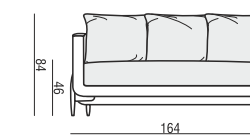

ARMCHAIR WIDE ver. A

ARMCHAIR WIDE ver. C

ARMCHAIR WIDE ver.A LEFT (or RIGHT)

ARMCHAIR WIDE ver.C LEFT (or RIGHT)

ARMCHAIR WIDE ver.A without ARMRESTS

ARMCHAIR WIDE ver.C without ARMRESTS

2 SEATER ver. A

2 SEATER ver. B

2 SEATER ver. C

2 SEATER ver.A LEFT (or RIGHT)

2 SEATER ver.B LEFT (or RIGHT)

2 SEATER ver.C LEFT (or RIGHT)

2 SEATER ver.A without ARMRESTS

2 SEATER ver.B without ARMRESTS

2 SEATER ver.C without ARMRESTS

3 SEATER ver. A

3 SEATER ver. B

3 SEATER ver. C

3 SEATER ver.A LEFT (or RIGHT)

3 SEATER ver.B LEFT (or RIGHT)

3 SEATER ver.C LEFT (or RIGHT)

3 SEATER ver.A without ARMRESTS

3 SEATER ver.B without ARMRESTS

3 SEATER ver.C without ARMRESTS

### 2 SEATER ver. A

**Important!** The width of the sofas depends on the legs. The difference is 5 cm overall dimensions.