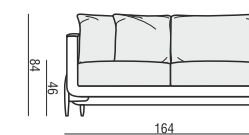

ARMCHAIR WIDE ver. A

ARMCHAIR WIDE ver. C

ARMCHAIR WIDE ver.A LEFT (or RIGHT)

ARMCHAIR WIDE ver.C LEFT (or RIGHT)

ARMCHAIR WIDE ver.A without ARMRESTS

ARMCHAIR WIDE ver.C without ARMRESTS

2 SEATER ver. A

2 SEATER ver. B

2 SEATER ver. C

2 SEATER ver.A LEFT (or RIGHT)

2 SEATER ver.B LEFT (or RIGHT)

2 SEATER ver.C LEFT (or RIGHT)

2 SEATER ver.A without ARMRESTS

2 SEATER ver.B without ARMRESTS

2 SEATER ver.C without ARMRESTS

3 SEATER ver. A

### 2 SEATER ver. A

**Important!** The width of the sofas depends on the legs. The difference is 5 cm overall dimensions.