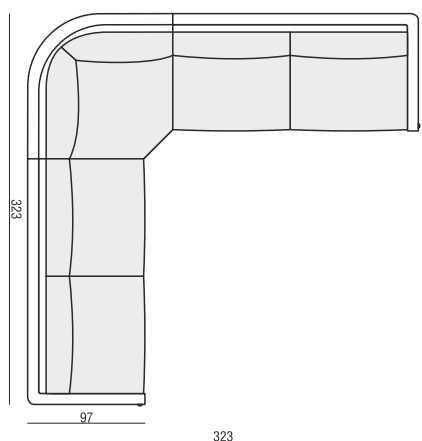

SET 3 ver.A 3 SEATER LEFT + CORNER 90° ROUND + 3 SEATER RIGHT

FEET
2x 3 SEATER LEFT and RIGHT: 1x no 159, 1x no 159a, 1x no 159d
CORNER 90° ROUND: 1x no 159, 3x no 159a