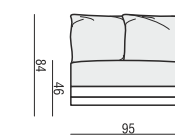

ARMCHAIR WIDE ver. A

ARMCHAIR WIDE ver. C

ARMCHAIR WIDE ver.A LEFT (or RIGHT)

ARMCHAIR WIDE ver.C LEFT (or RIGHT)

ARMCHAIR WIDE ver.A without ARMRESTS

ARMCHAIR WIDE ver.C without ARMRESTS

2 SEATER ver. A

2 SEATER ver. B

2 SEATER ver. C

2 SEATER ver.A LEFT (or RIGHT)

2 SEATER ver.B LEFT (or RIGHT)

2 SEATER ver.C LEFT (or RIGHT)

2 SEATER ver.A without ARMRESTS

2 SEATER ver.B without ARMRESTS

2 SEATER ver.C without ARMRESTS

3 SEATER ver. A

### 2 SEATER ver. A

**Important!** The width of the sofas depends on the legs. The difference is 5 cm overall dimensions.