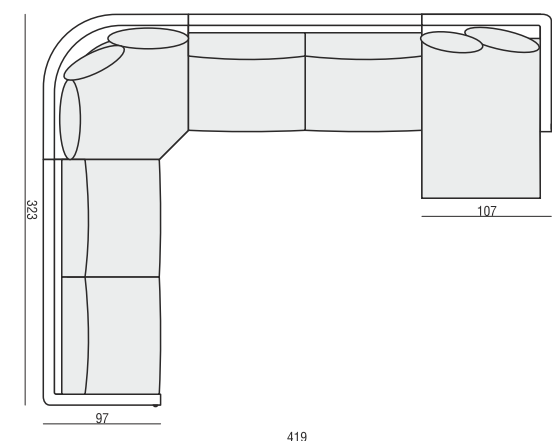

EXAMPLE OF SETS WITH BACK CUSHIONS COMBINATIONS

EXAMPLE 1 3 SEATER ver.A LEFT (or RIGHT) + CORNER 90° ROUND ver.C + 3 SEATER without ARMRESTS ver.A + CHAISELONGUE WIDE ver.C RIGHT (or LEFT)

FEET
3 SEATER LEFT (or RIGHT): 1x no 159, 1x no 159a, 1x no 159d
CORNER 90° ROUND: 1x no 159, 3x no 159a
3 SEATER without ARMRESTS: 1x no 159d
CHAISELONGUE WIDE RIGHT (or LEFT): 2x no 159b, 1x no 159, 2x no 159a

EXAMPLE 2 CHAISELONGUE ver.C LEFT (or RIGHT) + 2 SEATER ver.A RIGHT (or LEFT)

FEET
CHAISELONGUE RIGHT (or LEFT): 2x no 159b, 1x159, 2x159a
2 SEATER LEFT (or RIGHT): 1x no 159, 1x no 159a

SITS reserves the right to change construction of products and components used due to improving durability of product and customer satisfaction without any further notice. Explicit ±2 cm tolerance of all elements sizes.