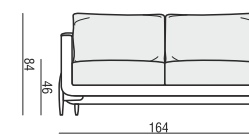

ARMCHAIR WIDE ver. A

ARMCHAIR WIDE ver. C

ARMCHAIR WIDE ver.A LEFT (or RIGHT)

ARMCHAIR WIDE ver.C LEFT (or RIGHT)

ARMCHAIR WIDE ver.A without ARMRESTS

ARMCHAIR WIDE ver.C without ARMRESTS

2 SEATER ver. A

2 SEATER ver. B

2 SEATER ver. C

2 SEATER ver.A LEFT (or RIGHT)

2 SEATER ver.B LEFT (or RIGHT)

2 SEATER ver.C LEFT (or RIGHT)

2 SEATER ver.A without ARMRESTS

2 SEATER ver.B without ARMRESTS

2 SEATER ver.C without ARMRESTS

3 SEATER ver. A

### 2 SEATER ver. A

**Important!** The width of the sofas depends on the legs. The difference is 5 cm overall dimensions.