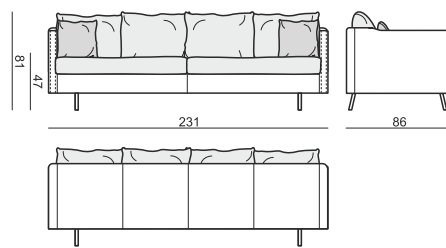

4 SEATER STRAIGHT (TWO PARTS) with BIG CUSHIONS

4 SEATER ROUND (TWO PARTS)

4 SEATER ROUND with BIG CUSHIONS (TWO PARTS)

FOOTSTOOL Ø96

JULIA

www.sits.eu
NOVEMBER 2015

SET 1 RIGHT (or LEFT) 3 SEATER RIGHT (or LEFT) + FOOTSTOOL Ø96

SET 1 with BIG CUSHIONS RIGHT (or LEFT) 3 SEATER with BIG CUSHIONS RIGHT (or LEFT) + FOOTSTOOL Ø96

EXAMPLE OF LEATHER COVER

ARMCHAIR

3 SEATER

FEET

METAL FEET FOR: ARMCHAIR: FRONT 150B H-200; BACK 150C H-170; FOOTSTOOL: 150D H-140