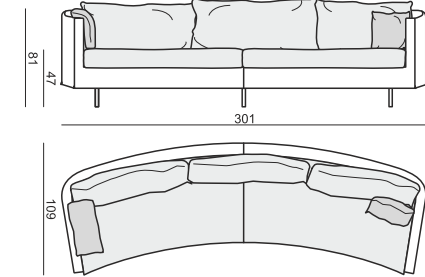

ARMCHAIR

ARMCHAIR

LOOSE COVER ONLY SELECTED FABRICS
Check on our website or with the salesman

2 SEATER

2 SEATER with BIG CUSHIONS

3 SEATER

3 SEATER with BIG CUSHIONS

4 SEATER STRAIGHT (TWO PARTS)

4 SEATER STRAIGHT (TWO PARTS) with BIG CUSHIONS

4 SEATER ROUND (TWO PARTS)

4 SEATER ROUND with BIG CUSHIONS (TWO PARTS)

FOOTSTOOL Ø96

JULIA

www.sits.eu
NOVEMBER 2015

SET 1 RIGHT (or LEFT) 3 SEATER RIGHT (or LEFT) + FOOTSTOOL Ø96

SET 1 with BIG CUSHIONS RIGHT (or LEFT) 3 SEATER with BIG CUSHIONS RIGHT (or LEFT) + FOOTSTOOL Ø96

EXAMPLE OF LEATHER COVER

ARMCHAIR

3 SEATER

FEET

METAL FEET FOR: ARMCHAIR: FRONT 150B H-200; BACK 150C H-170; FOOTSTOOL: 150D H-140