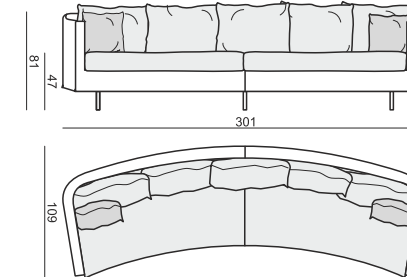

ARMCHAIR

ARMCHAIR

LOOSE COVER ONLY SELECTED FABRICS
Check on our website or with the salesman

2 SEATER

2 SEATER with BIG CUSHIONS

3 SEATER

3 SEATER with BIG CUSHIONS

4 SEATER STRAIGHT (TWO PARTS)

4 SEATER STRAIGHT (TWO PARTS) with BIG CUSHIONS

4 SEATER ROUND (TWO PARTS)

4 SEATER ROUND with BIG CUSHIONS (TWO PARTS)

FOOTSTOOL Ø96

JULIA

www.sits.eu
NOVEMBER 2015

SET 1 RIGHT (or LEFT) 3 SEATER RIGHT (or LEFT) + FOOTSTOOL Ø96

SET 1 with BIG CUSHIONS RIGHT (or LEFT) 3 SEATER with BIG CUSHIONS RIGHT (or LEFT) + FOOTSTOOL Ø96

EXAMPLE OF LEATHER COVER

ARMCHAIR

3 SEATER

FEET

METAL FEET FOR: ARMCHAIR: FRONT 150B H-200; BACK 150C H-170; FOOTSTOOL: 150D H-140