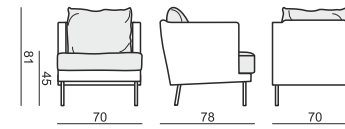

ARMCHAIR

ARMCHAIR

LOOSE COVER ONLY SELECTED FABRICS
Check on our website or with the salesman

2 SEATER

2 SEATER with BIG CUSHIONS

3 SEATER

3 SEATER with BIG CUSHIONS

4 SEATER STRAIGHT (TWO PARTS)

4 SEATER STRAIGHT (TWO PARTS) with BIG CUSHIONS

4 SEATER ROUND (TWO PARTS)

4 SEATER ROUND with BIG CUSHIONS (TWO PARTS)

FOOTSTOOL Ø96

JULIA

www.sits.eu
NOVEMBER 2015

SET 1 RIGHT (or LEFT) 3 SEATER RIGHT (or LEFT) + FOOTSTOOL Ø96