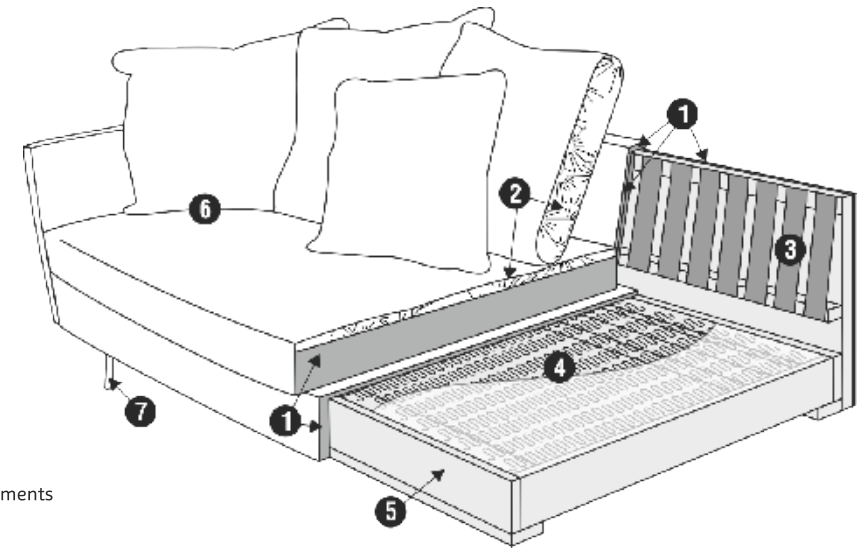

JULIA

www.sits.eu
NOVEMBER 2015

SET 1 RIGHT (or LEFT) 3 SEATER RIGHT (or LEFT) + FOOTSTOOL Ø96

SET 1 with BIG CUSHIONS RIGHT (or LEFT) 3 SEATER with BIG CUSHIONS RIGHT (or LEFT) + FOOTSTOOL Ø96

EXAMPLE OF LEATHER COVER

ARMCHAIR

3 SEATER

FEET

METAL FEET FOR: ARMCHAIR: FRONT 150B H-200; BACK 150C H-170; FOOTSTOOL: 150D H-140

WOODEN FEET FOR:

ARMCHAIR: FRONT 154A H-200; BACK 154B H-170; FOOTSTOOL: 153 H-145;
2 SEATER, 3 SEATER, SET 1: FRONT 153 H-145; BACK 141A H-145;
4SEATER: FRONT 153 H-145, 154C H-145; BACK 141A H-145

COMFORT LUX

1. polyurethane foam/ high resilient polyurethane foam
2. cushion chamber with feather
3. upholstery belts
4. springs
5. FSC certified solid wood and wood based elements
6. fabric
7. metal legs

COMFORT PREMIUM

1. polyurethane foam/ high resilient polyurethane foam
2. silicone balls lux
3. upholstery belts
4. springs
5. FSC certified solid wood and wood based elements
6. fabric
7. metal legs

UPHOLSTERY FABRIC: LC - loose cover, LEATHER: FC - fix cover

FEET METAL FEET FOR:
2SEATER, 3SEATER, 4SEATER: 150A H-140; SET 1: 150A H-140; 150E H-140; 150D H-140