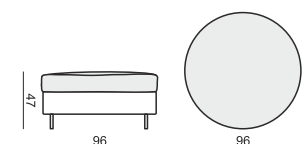

4 SEATER STRAIGHT (TWO PARTS) with BIG CUSHIONS

4 SEATER ROUND (TWO PARTS)

4 SEATER ROUND with BIG CUSHIONS (TWO PARTS)

FOOTSTOOL Ø96

JULIA

www.sits.eu
NOVEMBER 2015

SET 1 RIGHT (or LEFT) 3 SEATER RIGHT (or LEFT) + FOOTSTOOL Ø96