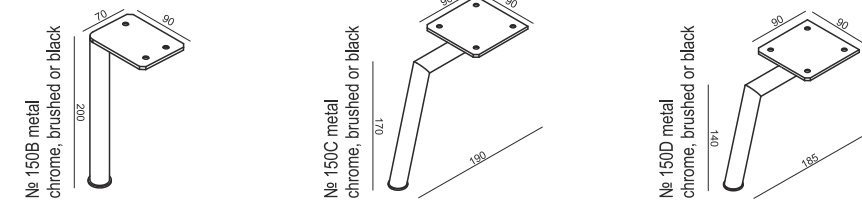

SET 1 with BIG CUSHIONS RIGHT (or LEFT) 3 SEATER with BIG CUSHIONS RIGHT (or LEFT) + FOOTSTOOL Ø96

EXAMPLE OF LEATHER COVER

ARMCHAIR

3 SEATER

FEET

METAL FEET FOR: ARMCHAIR: FRONT 150B H-200; BACK 150C H-170; FOOTSTOOL: 150D H-140