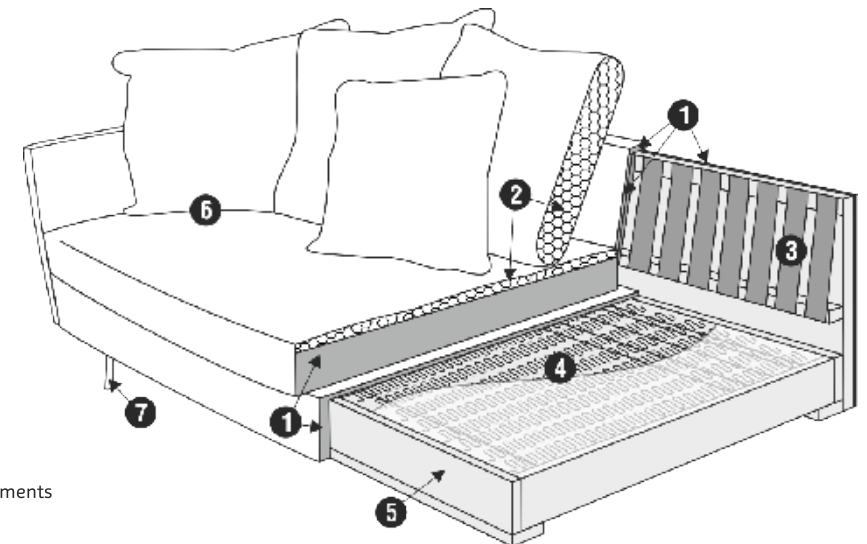

COMFORT PREMIUM

1. polyurethane foam/ high resilient polyurethane foam
2. silicone balls lux
3. upholstery belts
4. springs
5. FSC certified solid wood and wood based elements
6. fabric
7. metal legs

UPHOLSTERY FABRIC: LC - loose cover, LEATHER: FC - fix cover

FEET METAL FEET FOR:
2SEATER, 3SEATER, 4SEATER: 150A H-140; SET 1: 150A H-140; 150E H-140; 150D H-140