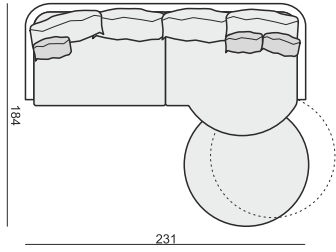

4 SEATER STRAIGHT (TWO PARTS) with BIG CUSHIONS

4 SEATER ROUND (TWO PARTS)

4 SEATER ROUND with BIG CUSHIONS (TWO PARTS)

FOOTSTOOL Ø96

JULIA

www.sits.eu
NOVEMBER 2015

SET 1 RIGHT (or LEFT) 3 SEATER RIGHT (or LEFT) + FOOTSTOOL Ø96

SET 1 with BIG CUSHIONS RIGHT (or LEFT) 3 SEATER with BIG CUSHIONS RIGHT (or LEFT) + FOOTSTOOL Ø96

EXAMPLE OF LEATHER COVER

ARMCHAIR

3 SEATER

FEET

METAL FEET FOR: ARMCHAIR: FRONT 150B H-200; BACK 150C H-170; FOOTSTOOL: 150D H-140