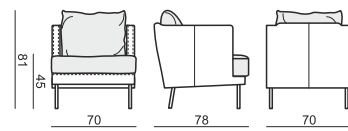

EXAMPLE OF LEATHER COVER

ARMCHAIR