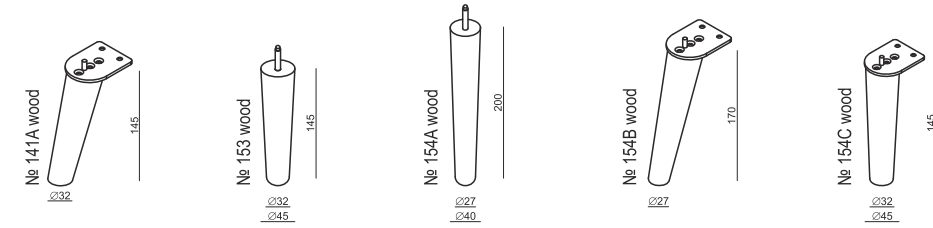

WOODEN FEET FOR:

ARMCHAIR: FRONT 154A H-200; BACK 154B H-170; FOOTSTOOL: 153 H-145;
2 SEATER, 3 SEATER, SET 1: FRONT 153 H-145; BACK 141A H-145;
4SEATER: FRONT 153 H-145, 154C H-145; BACK 141A H-145

COMFORT LUX