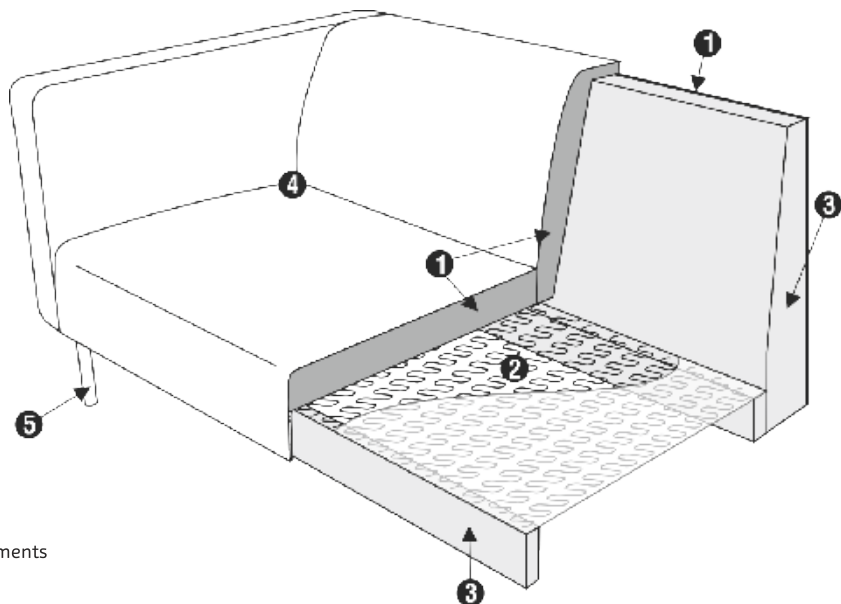

www.sits.eu
APRIL 2016

2,5 SEATER

3 SEATER

4 SEATER

UPHOLSTERY

FABRIC: FC - fix cover

FEET

STANDARD COMFORT