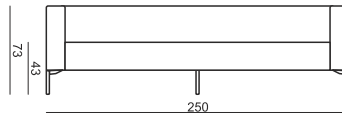

www.sits.eu
APRIL 2016

2,5 SEATER

3 SEATER

4 SEATER

UPHOLSTERY

FABRIC: FC - fix cover

FEET

STANDARD COMFORT