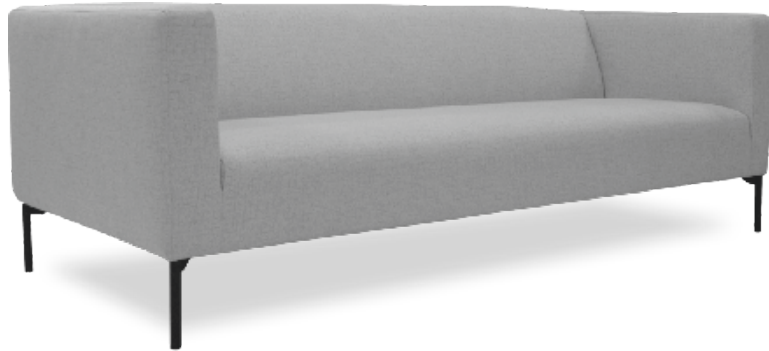

SITS
— *comfortable life*

cocktail
& design

KENT

KENT

SITS reserves the right to change construction of products and components used due to improving durability of product and customer satisfaction without any further notice. Explicit ± 2 cm tolerance of all elements sizes.

www.sits.eu
APRIL 2016

2,5 SEATER

3 SEATER

4 SEATER

UPHOLSTERY

FABRIC: FC - fix cover

FEET

STANDARD COMFORT