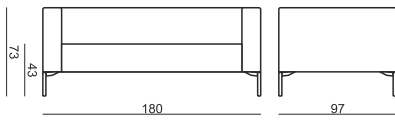

www.sits.eu
APRIL 2016

2,5 SEATER

3 SEATER

4 SEATER

UPHOLSTERY

FABRIC: FC - fix cover

FEET

STANDARD COMFORT