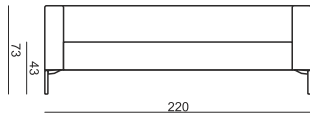

KENT

SITS reserves the right to change construction of products and components used due to improving durability of product and customer satisfaction without any further notice. Explicit ± 2 cm tolerance of all elements sizes.

www.sits.eu
APRIL 2016

2,5 SEATER

3 SEATER

4 SEATER

UPHOLSTERY

FABRIC: FC - fix cover

FEET

STANDARD COMFORT

1. polyurethane foam / high resilient polyurethane foam
2. springs
3. FSC certified solid wood and wood based elements
4. fabric
5. metal legs