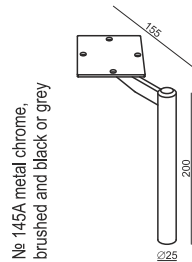

www.sits.eu
APRIL 2016

2,5 SEATER

3 SEATER

4 SEATER

UPHOLSTERY

FABRIC: FC - fix cover

FEET

STANDARD COMFORT