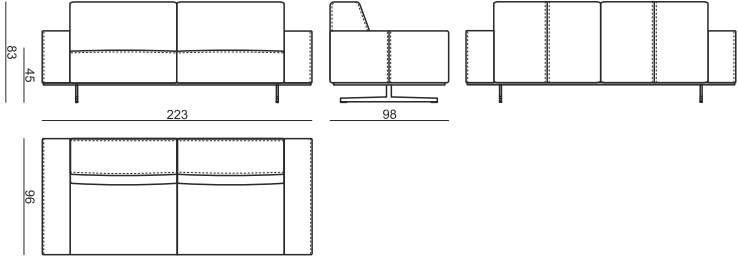

www.sits.eu
JANUARY 2016

2 SEATER

3 SEATER

FOOTSTOOL

EXAMPLE OF LEATHER COVER 3 SEATER leather cover

SET 1 3 SEATER LEFT + CORNER + 3 SEATER RIGHT

SET 2 LEFT (or RIGHT) DIVAN LEFT (or RIGHT) + 3 SEATER RIGHT (or LEFT)

BACK CUSHION 45x45

BACK CUSHION 55x55

BACK CUSHION 60x55

EXAMPLE 3 SEATER with BACK CUSHIONS

UPHOLSTERY

FABRIC or LEATHER: FC - fix cover

FEET

COMFORT STANDARD