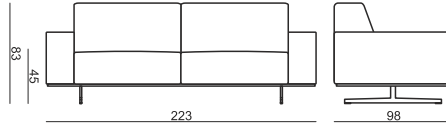

SITS
— *comfortable life*

cocktail
& design

LINUS

LINUS

SITS reserves the right to change construction of products and components used due to improving durability of product and customer satisfaction without any further notice. Explicit ± 2 cm tolerance of all elements sizes.

www.sits.eu
JANUARY 2016

2 SEATER

3 SEATER

FOOTSTOOL

EXAMPLE OF LEATHER COVER 3 SEATER leather cover

SET 1 3 SEATER LEFT + CORNER + 3 SEATER RIGHT

SET 2 LEFT (or RIGHT) DIVAN LEFT (or RIGHT) + 3 SEATER RIGHT (or LEFT)