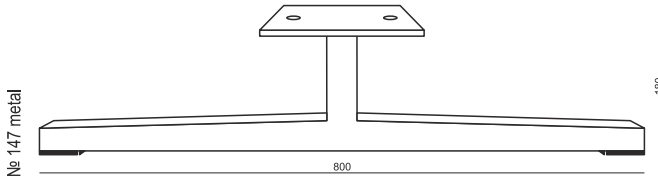

BACK CUSHION 45x45

BACK CUSHION 55x55

BACK CUSHION 60x55

EXAMPLE 3 SEATER with BACK CUSHIONS

UPHOLSTERY

FABRIC or LEATHER: FC - fix cover

FEET

COMFORT STANDARD