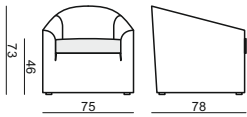

SITS
— *comfortable life*

cocktail
& design

MIA

ARMCHAIR

UPHOLSTERY

FABRIC: LC - loose cover

FEET

COMFORT