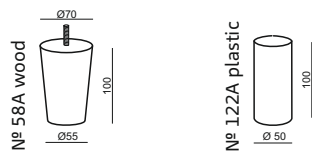

SITS
— *comfortable life*

cocktail
& design

MIA

ARMCHAIR

UPHOLSTERY

FABRIC: LC - loose cover

FEET

COMFORT