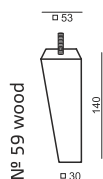

SITS
— *comfortable life*

home
& family

WATSON

ARMCHAIR

FOOTSTOOL

UPHOLSTERY

FABRIC: FC - fix cover

FEET