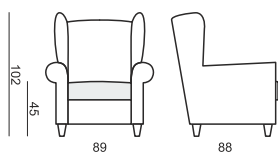

SITS
— *comfortable life*

home
& family

WATSON

ARMCHAIR

FOOTSTOOL

UPHOLSTERY

FABRIC: FC - fix cover

FEET

STANDARD COMFORT