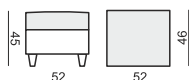

SITS
— *comfortable life*

home
& family

WATSON

ARMCHAIR

FOOTSTOOL

UPHOLSTERY

FABRIC: FC - fix cover

FEET