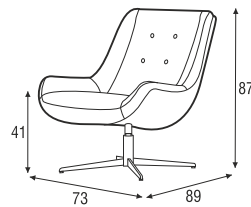

Lovebird

lovebird

Profile

1. moulded foam
2. composite GRP (Glass Reinforced Plastic) - plastic reinforced with glass fiber
3. fabric or leather limited selection (check with the salesman)
4. swivel, swivel with memory in addition with tilt function. Foot with adjustable height