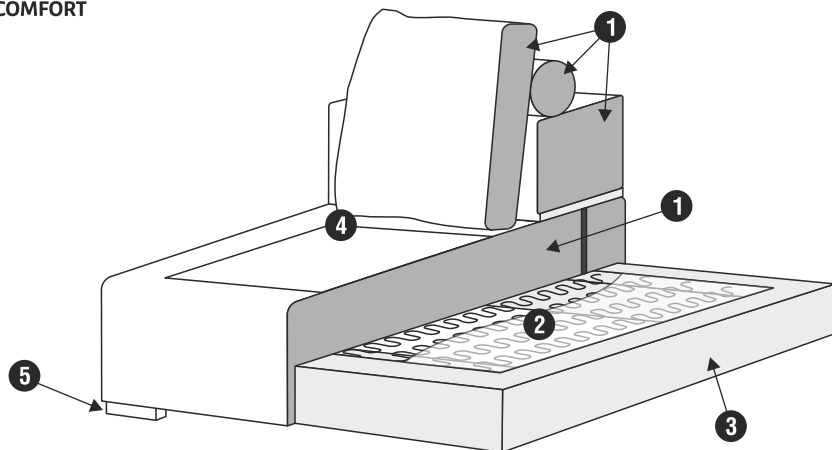

ARMREST MINI / BACKREST MINI No.100 cm 100 x 26 x 26 H

STANDARD SIZE ELEMENTS

ELEMENT SMALL

ELEMENT BIG

ARMREST / BACKREST No.60 cm 60 x 30 x 26 H

ARMREST / BACKREST No.80 cm 80 x 30 x 26 H

ARMREST / BACKREST No.110 cm 110 x 30 x 26 H

BACK CUSHION cm 60 x 42 x 17 H

BACK CUSHION with ROLL cm 60 x 57 x 20 H

UPHOLSTERY

FABRIC: FC - fix cover

ARMREST / BACKREST and BACK CUSHIONS available also in LEATHER

FEET

COMFORT

1. polyurethane foam/ high resilient polyurethane foam
2. springs
3. FSC certified solid wood and wood based elements
4. fabric
5. FSC certified solid wood/ metal legs