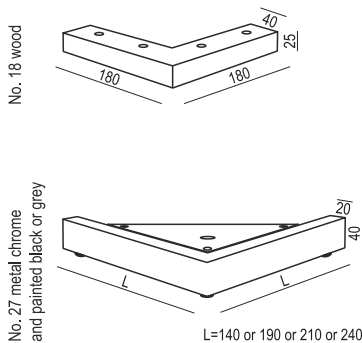

SITS
— *comfortable life*

cocktail
& design

CUBIC

MINI SIZE ELEMENTS

ELEMENT MINI SMALL

ELEMENT MINI BIG

ARMREST MINI / BACKREST MINI No.60 cm 60 x 26 x 26 H

ARMREST MINI / BACKREST MINI No.74 cm 74 x 26 x 26 H

ARMREST MINI / BACKREST MINI No.100 cm 100 x 26 x 26 H

STANDARD SIZE ELEMENTS

ELEMENT SMALL

ELEMENT BIG

ARMREST / BACKREST No.60 cm 60 x 30 x 26 H

ARMREST / BACKREST No.80 cm 80 x 30 x 26 H

ARMREST / BACKREST No.110 cm 110 x 30 x 26 H

BACK CUSHION cm 60 x 42 x 17 H

BACK CUSHION with ROLL cm 60 x 57 x 20 H

UPHOLSTERY

FABRIC: FC - fix cover

ARMREST / BACKREST and BACK CUSHIONS available also in LEATHER

FEET

COMFORT

1. polyurethane foam/ high resilient polyurethane foam
2. springs
3. FSC certified solid wood and wood based elements
4. fabric
5. FSC certified solid wood/ metal legs