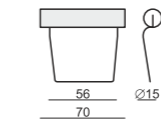

3XL SEATER without ARMRESTS

CHAISELONGUE WIDE LEFT (or RIGHT)
(available also as freestanding)

BENCH LEFT (or RIGHT)

CHAISELONGUE LEFT (or RIGHT)
(available also as freestanding)

FOOTSTOOL 90x70

FOOTSTOOL 100x90

CORNER 30°

CORNER 90° No.1

CORNER 90° No.2

COZY CORNER LEFT (or RIGHT)

HEADREST with ROLL
L-70 x Ø15

HEADREST with ROLL
L-50 x Ø15

ENDPART
LEFT (or RIGHT)
94 x 48 x 2,5 cm

EXAMPLE OF LEATHER COVER
ARMCHAIR WIDE leather cover

DOMINO

www.sits.eu
DECEMBER 2015

SET 1 LEFT (or RIGHT)
CHAISELONGUE LEFT (or RIGHT) + 2 SEATER RIGHT (or LEFT)

SET 2 LEFT (or RIGHT)
CHAISELONGUE WIDE LEFT (or RIGHT) + 3 SEATER RIGHT (or LEFT)

SET 3 RIGHT (or LEFT)
2 SEATER LEFT (or RIGHT) + CORNER 30° + ARMCHAIR RIGHT (or LEFT)