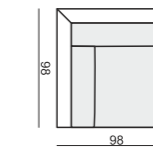

2 SEATER

2 SEATER LEFT (or RIGHT)

2 SEATER without ARMRESTS

3 SEATER

3 SEATER LEFT (or RIGHT)

3 SEATER without ARMRESTS

3XL SEATER

3XL SEATER LEFT (or RIGHT)

3XL SEATER without ARMRESTS

CHAISELONGUE WIDE LEFT (or RIGHT)
(available also as freestanding)

BENCH LEFT (or RIGHT)

CHAISELONGUE LEFT (or RIGHT)
(available also as freestanding)

FOOTSTOOL 90x70

FOOTSTOOL 100x90

CORNER 30°

CORNER 90° No.1

CORNER 90° No.2

COZY CORNER LEFT (or RIGHT)

HEADREST with ROLL
L-70 x Ø15

HEADREST with ROLL
L-50 x Ø15

ENDPART
LEFT (or RIGHT)
94 x 48 x 2,5 cm

EXAMPLE OF LEATHER COVER
ARMCHAIR WIDE leather cover

DOMINO

www.sits.eu
DECEMBER 2015

SET 1 LEFT (or RIGHT)
CHAISELONGUE LEFT (or RIGHT) + 2 SEATER RIGHT (or LEFT)

SET 2 LEFT (or RIGHT)
CHAISELONGUE WIDE LEFT (or RIGHT) + 3 SEATER RIGHT (or LEFT)

SET 3 RIGHT (or LEFT)
2 SEATER LEFT (or RIGHT) + CORNER 30° + ARMCHAIR RIGHT (or LEFT)