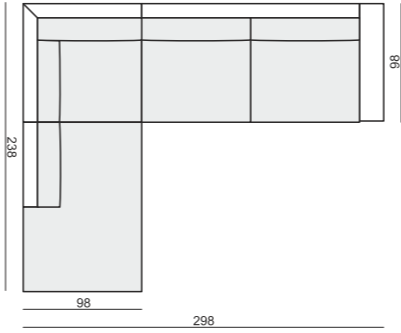

DOMINO

www.sits.eu
DECEMBER 2015

SET 1 LEFT (or RIGHT)
CHAISELONGUE LEFT (or RIGHT) + 2 SEATER RIGHT (or LEFT)

SET 2 LEFT (or RIGHT)
CHAISELONGUE WIDE LEFT (or RIGHT) + 3 SEATER RIGHT (or LEFT)

SET 3 RIGHT (or LEFT)
2 SEATER LEFT (or RIGHT) + CORNER 30° + ARMCHAIR RIGHT (or LEFT)

SET 4 RIGHT (or LEFT)
3 SEATER LEFT (or RIGHT) + CORNER 30° + ARMCHAIR WIDE RIGHT (or LEFT)

SET 5
2 SEATER LEFT + CORNER 90° No.1 + 2 SEATER RIGHT

SET 6
3 SEATER LEFT + CORNER 90° No.1 + 3 SEATER RIGHT

SET 7 LEFT (or RIGHT)
CHAISELONGUE LEFT (or RIGHT) + 2 SEATER without ARMRESTS + CORNER 30° + ARMCHAIR RIGHT (or LEFT)

SET 8 LEFT (or RIGHT)
CHAISELONGUE WIDE LEFT (or RIGHT) + 3 SEATER without ARMRESTS + CORNER 30° + ARMCHAIR WIDE RIGHT (or LEFT)

SET 9 LEFT (or RIGHT)
2 SEATER LEFT (or RIGHT) + CORNER 90° No.1 + 3 SEATER RIGHT (or LEFT)

SET 10 LEFT (or RIGHT)
BENCH LEFT (or RIGHT) + CORNER 90° No.1 + 3 SEATER RIGHT (or LEFT)

SET 11 LEFT (or RIGHT)
BENCH LEFT (or RIGHT) + CORNER 90° No.1 + 2 SEATER RIGHT (or LEFT)

SET 12 LEFT (or RIGHT)
COZY CORNER LEFT (or RIGHT) + 2 SEATER RIGHT (or LEFT)