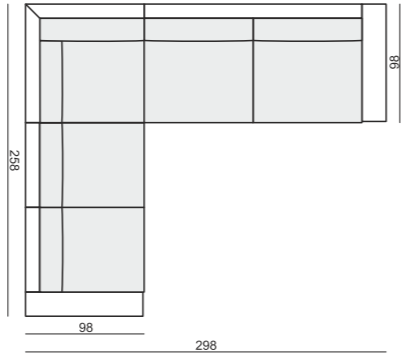

DOMINO

www.sits.eu
DECEMBER 2015

SET 1 LEFT (or RIGHT)
CHAISELONGUE LEFT (or RIGHT) + 2 SEATER RIGHT (or LEFT)

SET 2 LEFT (or RIGHT)
CHAISELONGUE WIDE LEFT (or RIGHT) + 3 SEATER RIGHT (or LEFT)

SET 3 RIGHT (or LEFT)
2 SEATER LEFT (or RIGHT) + CORNER 30° + ARMCHAIR RIGHT (or LEFT)

SET 4 RIGHT (or LEFT)
3 SEATER LEFT (or RIGHT) + CORNER 30° + ARMCHAIR WIDE RIGHT (or LEFT)

SET 5
2 SEATER LEFT + CORNER 90° No.1 + 2 SEATER RIGHT

SET 6
3 SEATER LEFT + CORNER 90° No.1 + 3 SEATER RIGHT

SET 7 LEFT (or RIGHT)
CHAISELONGUE LEFT (or RIGHT) + 2 SEATER without ARMRESTS + CORNER 30° + ARMCHAIR RIGHT (or LEFT)

SET 8 LEFT (or RIGHT)
CHAISELONGUE WIDE LEFT (or RIGHT) + 3 SEATER without ARMRESTS + CORNER 30° + ARMCHAIR WIDE RIGHT (or LEFT)

SET 9 LEFT (or RIGHT)
2 SEATER LEFT (or RIGHT) + CORNER 90° No.1 + 3 SEATER RIGHT (or LEFT)

SET 10 LEFT (or RIGHT)
BENCH LEFT (or RIGHT) + CORNER 90° No.1 + 3 SEATER RIGHT (or LEFT)

SET 11 LEFT (or RIGHT)
BENCH LEFT (or RIGHT) + CORNER 90° No.1 + 2 SEATER RIGHT (or LEFT)

SET 12 LEFT (or RIGHT)
COZY CORNER LEFT (or RIGHT) + 2 SEATER RIGHT (or LEFT)