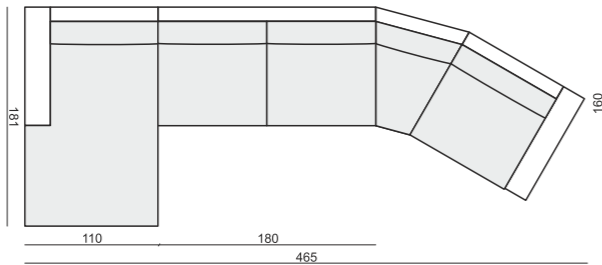

DOMINO

www.sits.eu
DECEMBER 2015

SET 1 LEFT (or RIGHT)
CHAISELONGUE LEFT (or RIGHT) + 2 SEATER RIGHT (or LEFT)

SET 2 LEFT (or RIGHT)
CHAISELONGUE WIDE LEFT (or RIGHT) + 3 SEATER RIGHT (or LEFT)

SET 3 RIGHT (or LEFT)
2 SEATER LEFT (or RIGHT) + CORNER 30° + ARMCHAIR RIGHT (or LEFT)

SET 4 RIGHT (or LEFT)
3 SEATER LEFT (or RIGHT) + CORNER 30° + ARMCHAIR WIDE RIGHT (or LEFT)

SET 5
2 SEATER LEFT + CORNER 90° No.1 + 2 SEATER RIGHT

SET 6
3 SEATER LEFT + CORNER 90° No.1 + 3 SEATER RIGHT

SET 7 LEFT (or RIGHT)
CHAISELONGUE LEFT (or RIGHT) + 2 SEATER without ARMRESTS + CORNER 30° + ARMCHAIR RIGHT (or LEFT)

SET 8 LEFT (or RIGHT)
CHAISELONGUE WIDE LEFT (or RIGHT) + 3 SEATER without ARMRESTS + CORNER 30° + ARMCHAIR WIDE RIGHT (or LEFT)

SET 9 LEFT (or RIGHT)
2 SEATER LEFT (or RIGHT) + CORNER 90° No.1 + 3 SEATER RIGHT (or LEFT)