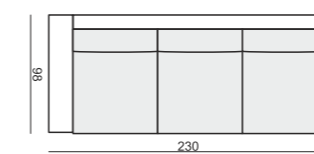

2 SEATER

2 SEATER LEFT (or RIGHT)

2 SEATER without ARMRESTS

3 SEATER

3 SEATER LEFT (or RIGHT)

3 SEATER without ARMRESTS

3XL SEATER

3XL SEATER LEFT (or RIGHT)

3XL SEATER without ARMRESTS

CHAISELONGUE WIDE LEFT (or RIGHT)
(available also as freestanding)

BENCH LEFT (or RIGHT)

CHAISELONGUE LEFT (or RIGHT)
(available also as freestanding)

FOOTSTOOL 90x70

FOOTSTOOL 100x90