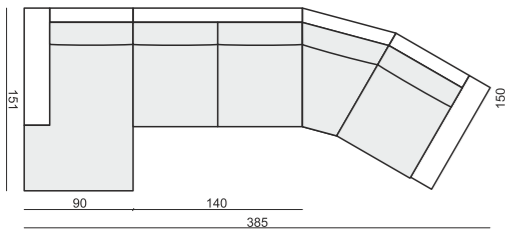

DOMINO

www.sits.eu
DECEMBER 2015

SET 1 LEFT (or RIGHT)
CHAISELONGUE LEFT (or RIGHT) + 2 SEATER RIGHT (or LEFT)

SET 2 LEFT (or RIGHT)
CHAISELONGUE WIDE LEFT (or RIGHT) + 3 SEATER RIGHT (or LEFT)

SET 3 RIGHT (or LEFT)
2 SEATER LEFT (or RIGHT) + CORNER 30° + ARMCHAIR RIGHT (or LEFT)

SET 4 RIGHT (or LEFT)
3 SEATER LEFT (or RIGHT) + CORNER 30° + ARMCHAIR WIDE RIGHT (or LEFT)

SET 5
2 SEATER LEFT + CORNER 90° No.1 + 2 SEATER RIGHT

SET 6
3 SEATER LEFT + CORNER 90° No.1 + 3 SEATER RIGHT

SET 7 LEFT (or RIGHT)
CHAISELONGUE LEFT (or RIGHT) + 2 SEATER without ARMRESTS + CORNER 30° + ARMCHAIR RIGHT (or LEFT)

SET 8 LEFT (or RIGHT)
CHAISELONGUE WIDE LEFT (or RIGHT) + 3 SEATER without ARMRESTS + CORNER 30° + ARMCHAIR WIDE RIGHT (or LEFT)

SET 9 LEFT (or RIGHT)
2 SEATER LEFT (or RIGHT) + CORNER 90° No.1 + 3 SEATER RIGHT (or LEFT)

SET 10 LEFT (or RIGHT)
BENCH LEFT (or RIGHT) + CORNER 90° No.1 + 3 SEATER RIGHT (or LEFT)

SET 11 LEFT (or RIGHT)
BENCH LEFT (or RIGHT) + CORNER 90° No.1 + 2 SEATER RIGHT (or LEFT)

SET 12 LEFT (or RIGHT)
COZY CORNER LEFT (or RIGHT) + 2 SEATER RIGHT (or LEFT)