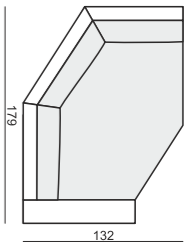

3XL SEATER without ARMRESTS

CHAISELONGUE WIDE LEFT (or RIGHT)
(available also as freestanding)

BENCH LEFT (or RIGHT)

CHAISELONGUE LEFT (or RIGHT)
(available also as freestanding)

FOOTSTOOL 90x70

FOOTSTOOL 100x90

CORNER 30°

CORNER 90° No.1

CORNER 90° No.2

COZY CORNER LEFT (or RIGHT)

HEADREST with ROLL
L-70 x Ø15

HEADREST with ROLL
L-50 x Ø15

ENDPART
LEFT (or RIGHT)
94 x 48 x 2,5 cm

EXAMPLE OF LEATHER COVER
ARMCHAIR WIDE leather cover

DOMINO

www.sits.eu
DECEMBER 2015

SET 1 LEFT (or RIGHT)
CHAISELONGUE LEFT (or RIGHT) + 2 SEATER RIGHT (or LEFT)

SET 2 LEFT (or RIGHT)
CHAISELONGUE WIDE LEFT (or RIGHT) + 3 SEATER RIGHT (or LEFT)

SET 3 RIGHT (or LEFT)
2 SEATER LEFT (or RIGHT) + CORNER 30° + ARMCHAIR RIGHT (or LEFT)

SET 4 RIGHT (or LEFT)
3 SEATER LEFT (or RIGHT) + CORNER 30° + ARMCHAIR WIDE RIGHT (or LEFT)

SET 5
2 SEATER LEFT + CORNER 90° No.1 + 2 SEATER RIGHT

SET 6
3 SEATER LEFT + CORNER 90° No.1 + 3 SEATER RIGHT

SET 7 LEFT (or RIGHT)
CHAISELONGUE LEFT (or RIGHT) + 2 SEATER without ARMRESTS + CORNER 30° + ARMCHAIR RIGHT (or LEFT)