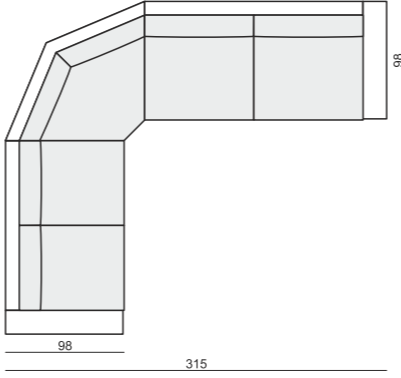

SET 4 RIGHT (or LEFT)
3 SEATER LEFT (or RIGHT) + CORNER 30° + ARMCHAIR WIDE RIGHT (or LEFT)

SET 5
2 SEATER LEFT + CORNER 90° No.1 + 2 SEATER RIGHT

SET 6
3 SEATER LEFT + CORNER 90° No.1 + 3 SEATER RIGHT

SET 7 LEFT (or RIGHT)
CHAISELONGUE LEFT (or RIGHT) + 2 SEATER without ARMRESTS + CORNER 30° + ARMCHAIR RIGHT (or LEFT)

SET 8 LEFT (or RIGHT)
CHAISELONGUE WIDE LEFT (or RIGHT) + 3 SEATER without ARMRESTS + CORNER 30° + ARMCHAIR WIDE RIGHT (or LEFT)

SET 9 LEFT (or RIGHT)
2 SEATER LEFT (or RIGHT) + CORNER 90° No.1 + 3 SEATER RIGHT (or LEFT)

SET 10 LEFT (or RIGHT)
BENCH LEFT (or RIGHT) + CORNER 90° No.1 + 3 SEATER RIGHT (or LEFT)

SET 11 LEFT (or RIGHT)
BENCH LEFT (or RIGHT) + CORNER 90° No.1 + 2 SEATER RIGHT (or LEFT)

SET 12 LEFT (or RIGHT)
COZY CORNER LEFT (or RIGHT) + 2 SEATER RIGHT (or LEFT)

SET 13 LEFT (or RIGHT)
COZY CORNER LEFT (or RIGHT) + 3 SEATER RIGHT (or LEFT)

SET 14 LEFT (or RIGHT)
2 SEATER LEFT (or RIGHT) + CORNER 90° No.2 + 3 SEATER RIGHT (or LEFT)

SITS reserves the right to change construction of products and components used due to improving durability of product and customer satisfaction without any further notice. Explicit ±2 cm tolerance of all elements sizes.