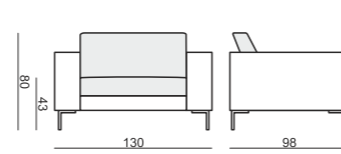

DOMINO

www.sits.eu
DECEMBER 2015

ARMCHAIR WIDE

ARMCHAIR WIDE LEFT (or RIGHT)

ARMCHAIR WIDE without ARMREST

ARMCHAIR

ARMCHAIR LEFT (or RIGHT)

ARMCHAIR without ARMRESTS

2 SEATER

2 SEATER LEFT (or RIGHT)

2 SEATER without ARMRESTS

3 SEATER

3 SEATER LEFT (or RIGHT)

3 SEATER without ARMRESTS

3XL SEATER

3XL SEATER LEFT (or RIGHT)

3XL SEATER without ARMRESTS

CHAISELONGUE WIDE LEFT (or RIGHT)
(available also as freestanding)

BENCH LEFT (or RIGHT)

CHAISELONGUE LEFT (or RIGHT)
(available also as freestanding)

FOOTSTOOL 90x70

FOOTSTOOL 100x90

CORNER 30°

CORNER 90° No.1

CORNER 90° No.2

COZY CORNER LEFT (or RIGHT)

HEADREST with ROLL
L-70 x Ø15

HEADREST with ROLL
L-50 x Ø15

ENDPART
LEFT (or RIGHT)
94 x 48 x 2,5 cm

EXAMPLE OF LEATHER COVER
ARMCHAIR WIDE leather cover