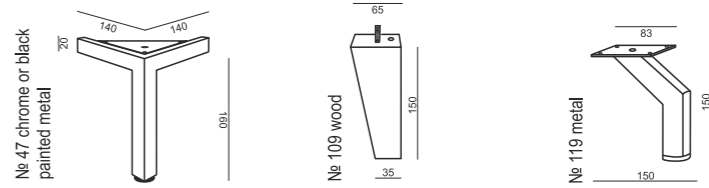

UPHOLSTERY FABRIC or LEATHER: FC - fix cover

FEET

COMFORT STANDARD