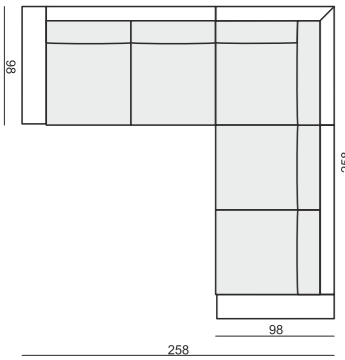

3XL SEATER without ARMRESTS

CHAISELONGUE WIDE LEFT (or RIGHT)
(available also as freestanding)

BENCH LEFT (or RIGHT)

CHAISELONGUE LEFT (or RIGHT)
(available also as freestanding)

FOOTSTOOL 90x70

FOOTSTOOL 100x90

CORNER 30°

CORNER 90° No.1

CORNER 90° No.2

COZY CORNER LEFT (or RIGHT)

HEADREST with ROLL
L-70 x Ø15

HEADREST with ROLL
L-50 x Ø15

ENDPART
LEFT (or RIGHT)
94 x 48 x 2,5 cm

EXAMPLE OF LEATHER COVER
ARMCHAIR WIDE leather cover

DOMINO

www.sits.eu
DECEMBER 2015

SET 1 LEFT (or RIGHT)
CHAISELONGUE LEFT (or RIGHT) + 2 SEATER RIGHT (or LEFT)

SET 2 LEFT (or RIGHT)
CHAISELONGUE WIDE LEFT (or RIGHT) + 3 SEATER RIGHT (or LEFT)

SET 3 RIGHT (or LEFT)
2 SEATER LEFT (or RIGHT) + CORNER 30° + ARMCHAIR RIGHT (or LEFT)

SET 4 RIGHT (or LEFT)
3 SEATER LEFT (or RIGHT) + CORNER 30° + ARMCHAIR WIDE RIGHT (or LEFT)

SET 5
2 SEATER LEFT + CORNER 90° No.1 + 2 SEATER RIGHT

SET 6
3 SEATER LEFT + CORNER 90° No.1 + 3 SEATER RIGHT

SET 7 LEFT (or RIGHT)
CHAISELONGUE LEFT (or RIGHT) + 2 SEATER without ARMRESTS + CORNER 30° + ARMCHAIR RIGHT (or LEFT)