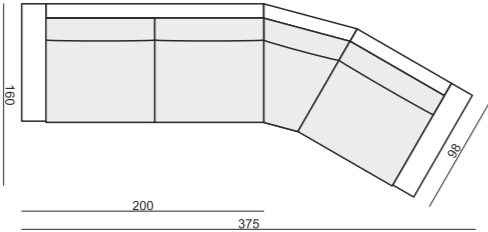

CORNER 30°

CORNER 90° No.1

CORNER 90° No.2

COZY CORNER LEFT (or RIGHT)

HEADREST with ROLL
L-70 x Ø15

HEADREST with ROLL
L-50 x Ø15

ENDPART
LEFT (or RIGHT)
94 x 48 x 2,5 cm

EXAMPLE OF LEATHER COVER
ARMCHAIR WIDE leather cover

DOMINO

www.sits.eu
DECEMBER 2015

SET 1 LEFT (or RIGHT)
CHAISELONGUE LEFT (or RIGHT) + 2 SEATER RIGHT (or LEFT)

SET 2 LEFT (or RIGHT)
CHAISELONGUE WIDE LEFT (or RIGHT) + 3 SEATER RIGHT (or LEFT)

SET 3 RIGHT (or LEFT)
2 SEATER LEFT (or RIGHT) + CORNER 30° + ARMCHAIR RIGHT (or LEFT)

SET 4 RIGHT (or LEFT)
3 SEATER LEFT (or RIGHT) + CORNER 30° + ARMCHAIR WIDE RIGHT (or LEFT)

SET 5
2 SEATER LEFT + CORNER 90° No.1 + 2 SEATER RIGHT

SET 6
3 SEATER LEFT + CORNER 90° No.1 + 3 SEATER RIGHT

SET 7 LEFT (or RIGHT)
CHAISELONGUE LEFT (or RIGHT) + 2 SEATER without ARMRESTS + CORNER 30° + ARMCHAIR RIGHT (or LEFT)

SET 8 LEFT (or RIGHT)
CHAISELONGUE WIDE LEFT (or RIGHT) + 3 SEATER without ARMRESTS + CORNER 30° + ARMCHAIR WIDE RIGHT (or LEFT)

SET 9 LEFT (or RIGHT)
2 SEATER LEFT (or RIGHT) + CORNER 90° No.1 + 3 SEATER RIGHT (or LEFT)