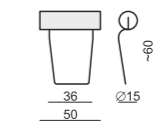

3XL SEATER without ARMRESTS

CHAISELONGUE WIDE LEFT (or RIGHT)
(available also as freestanding)

BENCH LEFT (or RIGHT)

CHAISELONGUE LEFT (or RIGHT)
(available also as freestanding)

FOOTSTOOL 90x70

FOOTSTOOL 100x90

CORNER 30°

CORNER 90° No.1

CORNER 90° No.2

COZY CORNER LEFT (or RIGHT)

HEADREST with ROLL
L-70 x Ø15

HEADREST with ROLL
L-50 x Ø15

ENDPART
LEFT (or RIGHT)
94 x 48 x 2,5 cm

EXAMPLE OF LEATHER COVER
ARMCHAIR WIDE leather cover

DOMINO

www.sits.eu
DECEMBER 2015

SET 1 LEFT (or RIGHT)
CHAISELONGUE LEFT (or RIGHT) + 2 SEATER RIGHT (or LEFT)

SET 2 LEFT (or RIGHT)
CHAISELONGUE WIDE LEFT (or RIGHT) + 3 SEATER RIGHT (or LEFT)

SET 3 RIGHT (or LEFT)
2 SEATER LEFT (or RIGHT) + CORNER 30° + ARMCHAIR RIGHT (or LEFT)