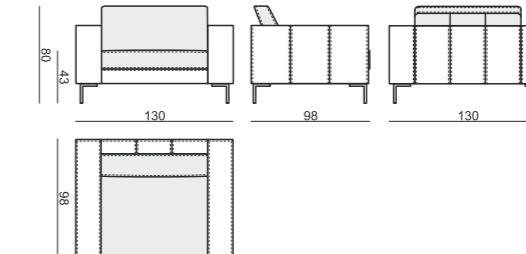

3XL SEATER without ARMRESTS

CHAISELONGUE WIDE LEFT (or RIGHT)
(available also as freestanding)

BENCH LEFT (or RIGHT)

CHAISELONGUE LEFT (or RIGHT)
(available also as freestanding)

FOOTSTOOL 90x70

FOOTSTOOL 100x90

CORNER 30°

CORNER 90° No.1

CORNER 90° No.2

COZY CORNER LEFT (or RIGHT)

HEADREST with ROLL
L-70 x Ø15

HEADREST with ROLL
L-50 x Ø15

ENDPART
LEFT (or RIGHT)
94 x 48 x 2,5 cm

EXAMPLE OF LEATHER COVER
ARMCHAIR WIDE leather cover

DOMINO

www.sits.eu
DECEMBER 2015

SET 1 LEFT (or RIGHT)
CHAISELONGUE LEFT (or RIGHT) + 2 SEATER RIGHT (or LEFT)

SET 2 LEFT (or RIGHT)
CHAISELONGUE WIDE LEFT (or RIGHT) + 3 SEATER RIGHT (or LEFT)

SET 3 RIGHT (or LEFT)
2 SEATER LEFT (or RIGHT) + CORNER 30° + ARMCHAIR RIGHT (or LEFT)

SET 4 RIGHT (or LEFT)
3 SEATER LEFT (or RIGHT) + CORNER 30° + ARMCHAIR WIDE RIGHT (or LEFT)

SET 5
2 SEATER LEFT + CORNER 90° No.1 + 2 SEATER RIGHT

SET 6
3 SEATER LEFT + CORNER 90° No.1 + 3 SEATER RIGHT

SET 7 LEFT (or RIGHT)
CHAISELONGUE LEFT (or RIGHT) + 2 SEATER without ARMRESTS + CORNER 30° + ARMCHAIR RIGHT (or LEFT)