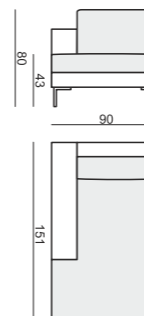

2 SEATER

2 SEATER LEFT (or RIGHT)

2 SEATER without ARMRESTS

3 SEATER

3 SEATER LEFT (or RIGHT)

3 SEATER without ARMRESTS

3XL SEATER

3XL SEATER LEFT (or RIGHT)

3XL SEATER without ARMRESTS

CHAISELONGUE WIDE LEFT (or RIGHT)
(available also as freestanding)

BENCH LEFT (or RIGHT)

CHAISELONGUE LEFT (or RIGHT)
(available also as freestanding)

FOOTSTOOL 90x70

FOOTSTOOL 100x90

CORNER 30°

CORNER 90° No.1

CORNER 90° No.2

COZY CORNER LEFT (or RIGHT)

HEADREST with ROLL
L-70 x Ø15

HEADREST with ROLL
L-50 x Ø15

ENDPART
LEFT (or RIGHT)
94 x 48 x 2,5 cm

EXAMPLE OF LEATHER COVER
ARMCHAIR WIDE leather cover

DOMINO

www.sits.eu
DECEMBER 2015

SET 1 LEFT (or RIGHT)
CHAISELONGUE LEFT (or RIGHT) + 2 SEATER RIGHT (or LEFT)

SET 2 LEFT (or RIGHT)
CHAISELONGUE WIDE LEFT (or RIGHT) + 3 SEATER RIGHT (or LEFT)

SET 3 RIGHT (or LEFT)
2 SEATER LEFT (or RIGHT) + CORNER 30° + ARMCHAIR RIGHT (or LEFT)