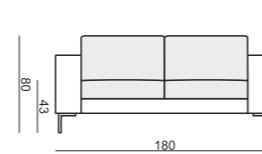

DOMINO

www.sits.eu
DECEMBER 2015

ARMCHAIR WIDE

ARMCHAIR WIDE LEFT (or RIGHT)

ARMCHAIR WIDE without ARMREST

ARMCHAIR

ARMCHAIR LEFT (or RIGHT)

ARMCHAIR without ARMRESTS

2 SEATER

2 SEATER LEFT (or RIGHT)

2 SEATER without ARMRESTS

3 SEATER

3 SEATER LEFT (or RIGHT)

3 SEATER without ARMRESTS

3XL SEATER

3XL SEATER LEFT (or RIGHT)

3XL SEATER without ARMRESTS

CHAISELONGUE WIDE LEFT (or RIGHT)
(available also as freestanding)

BENCH LEFT (or RIGHT)

CHAISELONGUE LEFT (or RIGHT)
(available also as freestanding)

FOOTSTOOL 90x70

FOOTSTOOL 100x90