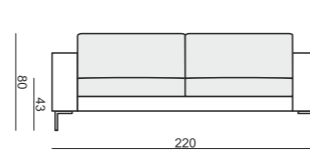

2 SEATER

2 SEATER LEFT (or RIGHT)

2 SEATER without ARMRESTS

3 SEATER

3 SEATER LEFT (or RIGHT)

3 SEATER without ARMRESTS

3XL SEATER

3XL SEATER LEFT (or RIGHT)

3XL SEATER without ARMRESTS

CHAISELONGUE WIDE LEFT (or RIGHT)
(available also as freestanding)

BENCH LEFT (or RIGHT)

CHAISELONGUE LEFT (or RIGHT)
(available also as freestanding)

FOOTSTOOL 90x70

FOOTSTOOL 100x90

CORNER 30°

CORNER 90° No.1

CORNER 90° No.2

COZY CORNER LEFT (or RIGHT)

HEADREST with ROLL
L-70 x Ø15

HEADREST with ROLL
L-50 x Ø15

ENDPART
LEFT (or RIGHT)
94 x 48 x 2,5 cm

EXAMPLE OF LEATHER COVER
ARMCHAIR WIDE leather cover