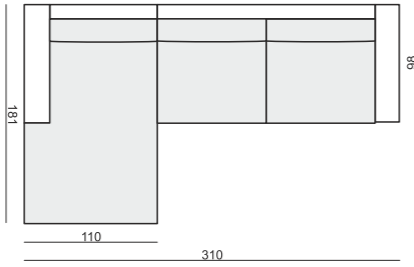

3XL SEATER without ARMRESTS

CHAISELONGUE WIDE LEFT (or RIGHT)
(available also as freestanding)

BENCH LEFT (or RIGHT)

CHAISELONGUE LEFT (or RIGHT)
(available also as freestanding)

FOOTSTOOL 90x70

FOOTSTOOL 100x90

CORNER 30°

CORNER 90° No.1

CORNER 90° No.2

COZY CORNER LEFT (or RIGHT)

HEADREST with ROLL
L-70 x Ø15

HEADREST with ROLL
L-50 x Ø15

ENDPART
LEFT (or RIGHT)
94 x 48 x 2,5 cm

EXAMPLE OF LEATHER COVER
ARMCHAIR WIDE leather cover

DOMINO

www.sits.eu
DECEMBER 2015

SET 1 LEFT (or RIGHT)
CHAISELONGUE LEFT (or RIGHT) + 2 SEATER RIGHT (or LEFT)

SET 2 LEFT (or RIGHT)
CHAISELONGUE WIDE LEFT (or RIGHT) + 3 SEATER RIGHT (or LEFT)

SET 3 RIGHT (or LEFT)
2 SEATER LEFT (or RIGHT) + CORNER 30° + ARMCHAIR RIGHT (or LEFT)