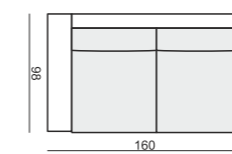

DOMINO

www.sits.eu
DECEMBER 2015

ARMCHAIR WIDE

ARMCHAIR WIDE LEFT (or RIGHT)

ARMCHAIR WIDE without ARMREST

ARMCHAIR

ARMCHAIR LEFT (or RIGHT)

ARMCHAIR without ARMRESTS

2 SEATER

2 SEATER LEFT (or RIGHT)

2 SEATER without ARMRESTS

3 SEATER

3 SEATER LEFT (or RIGHT)

3 SEATER without ARMRESTS

3XL SEATER

3XL SEATER LEFT (or RIGHT)