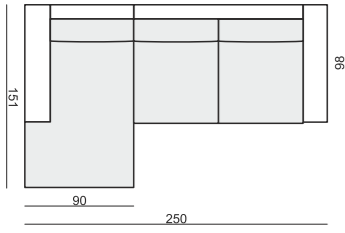

3XL SEATER without ARMRESTS

CHAISELONGUE WIDE LEFT (or RIGHT)
(available also as freestanding)

BENCH LEFT (or RIGHT)

CHAISELONGUE LEFT (or RIGHT)
(available also as freestanding)

FOOTSTOOL 90x70

FOOTSTOOL 100x90

CORNER 30°

CORNER 90° No.1

CORNER 90° No.2

COZY CORNER LEFT (or RIGHT)

HEADREST with ROLL
L-70 x Ø15

HEADREST with ROLL
L-50 x Ø15

ENDPART
LEFT (or RIGHT)
94 x 48 x 2,5 cm

EXAMPLE OF LEATHER COVER
ARMCHAIR WIDE leather cover

DOMINO

www.sits.eu
DECEMBER 2015

SET 1 LEFT (or RIGHT)
CHAISELONGUE LEFT (or RIGHT) + 2 SEATER RIGHT (or LEFT)

SET 2 LEFT (or RIGHT)
CHAISELONGUE WIDE LEFT (or RIGHT) + 3 SEATER RIGHT (or LEFT)

SET 3 RIGHT (or LEFT)
2 SEATER LEFT (or RIGHT) + CORNER 30° + ARMCHAIR RIGHT (or LEFT)

SET 4 RIGHT (or LEFT)
3 SEATER LEFT (or RIGHT) + CORNER 30° + ARMCHAIR WIDE RIGHT (or LEFT)

SET 5
2 SEATER LEFT + CORNER 90° No.1 + 2 SEATER RIGHT

SET 6
3 SEATER LEFT + CORNER 90° No.1 + 3 SEATER RIGHT

SET 7 LEFT (or RIGHT)
CHAISELONGUE LEFT (or RIGHT) + 2 SEATER without ARMRESTS + CORNER 30° + ARMCHAIR RIGHT (or LEFT)