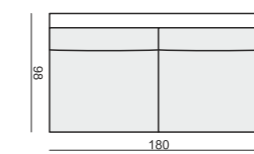

2 SEATER

2 SEATER LEFT (or RIGHT)

2 SEATER without ARMRESTS

3 SEATER

3 SEATER LEFT (or RIGHT)

3 SEATER without ARMRESTS

3XL SEATER

3XL SEATER LEFT (or RIGHT)

3XL SEATER without ARMRESTS

CHAISELONGUE WIDE LEFT (or RIGHT)
(available also as freestanding)

BENCH LEFT (or RIGHT)

CHAISELONGUE LEFT (or RIGHT)
(available also as freestanding)

FOOTSTOOL 90x70

FOOTSTOOL 100x90