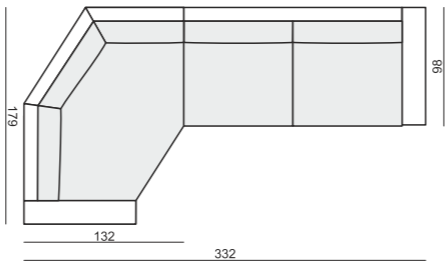

SET 4 RIGHT (or LEFT)
3 SEATER LEFT (or RIGHT) + CORNER 30° + ARMCHAIR WIDE RIGHT (or LEFT)

SET 5
2 SEATER LEFT + CORNER 90° No.1 + 2 SEATER RIGHT

SET 6
3 SEATER LEFT + CORNER 90° No.1 + 3 SEATER RIGHT

SET 7 LEFT (or RIGHT)
CHAISELONGUE LEFT (or RIGHT) + 2 SEATER without ARMRESTS + CORNER 30° + ARMCHAIR RIGHT (or LEFT)

SET 8 LEFT (or RIGHT)
CHAISELONGUE WIDE LEFT (or RIGHT) + 3 SEATER without ARMRESTS + CORNER 30° + ARMCHAIR WIDE RIGHT (or LEFT)

SET 9 LEFT (or RIGHT)
2 SEATER LEFT (or RIGHT) + CORNER 90° No.1 + 3 SEATER RIGHT (or LEFT)

SET 10 LEFT (or RIGHT)
BENCH LEFT (or RIGHT) + CORNER 90° No.1 + 3 SEATER RIGHT (or LEFT)

SET 11 LEFT (or RIGHT)
BENCH LEFT (or RIGHT) + CORNER 90° No.1 + 2 SEATER RIGHT (or LEFT)

SET 12 LEFT (or RIGHT)
COZY CORNER LEFT (or RIGHT) + 2 SEATER RIGHT (or LEFT)

SET 13 LEFT (or RIGHT)
COZY CORNER LEFT (or RIGHT) + 3 SEATER RIGHT (or LEFT)

SET 14 LEFT (or RIGHT)
2 SEATER LEFT (or RIGHT) + CORNER 90° No.2 + 3 SEATER RIGHT (or LEFT)

SITS reserves the right to change construction of products and components used due to improving durability of product and customer satisfaction without any further notice. Explicit ±2 cm tolerance of all elements sizes.