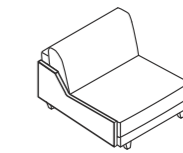

3XL SEATER without ARMRESTS

CHAISELONGUE WIDE LEFT (or RIGHT)
(available also as freestanding)

BENCH LEFT (or RIGHT)

CHAISELONGUE LEFT (or RIGHT)
(available also as freestanding)

FOOTSTOOL 90x70

FOOTSTOOL 100x90

CORNER 30°

CORNER 90° No.1

CORNER 90° No.2

COZY CORNER LEFT (or RIGHT)

HEADREST with ROLL
L-70 x Ø15

HEADREST with ROLL
L-50 x Ø15

ENDPART
LEFT (or RIGHT)
94 x 48 x 2,5 cm

EXAMPLE OF LEATHER COVER
ARMCHAIR WIDE leather cover

DOMINO

www.sits.eu
DECEMBER 2015

SET 1 LEFT (or RIGHT)
CHAISELONGUE LEFT (or RIGHT) + 2 SEATER RIGHT (or LEFT)

SET 2 LEFT (or RIGHT)
CHAISELONGUE WIDE LEFT (or RIGHT) + 3 SEATER RIGHT (or LEFT)

SET 3 RIGHT (or LEFT)
2 SEATER LEFT (or RIGHT) + CORNER 30° + ARMCHAIR RIGHT (or LEFT)

SET 4 RIGHT (or LEFT)
3 SEATER LEFT (or RIGHT) + CORNER 30° + ARMCHAIR WIDE RIGHT (or LEFT)

SET 5
2 SEATER LEFT + CORNER 90° No.1 + 2 SEATER RIGHT

SET 6
3 SEATER LEFT + CORNER 90° No.1 + 3 SEATER RIGHT

SET 7 LEFT (or RIGHT)
CHAISELONGUE LEFT (or RIGHT) + 2 SEATER without ARMRESTS + CORNER 30° + ARMCHAIR RIGHT (or LEFT)