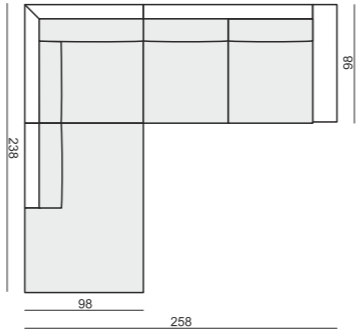

SET 4 RIGHT (or LEFT)
3 SEATER LEFT (or RIGHT) + CORNER 30° + ARMCHAIR WIDE RIGHT (or LEFT)

SET 5
2 SEATER LEFT + CORNER 90° No.1 + 2 SEATER RIGHT

SET 6
3 SEATER LEFT + CORNER 90° No.1 + 3 SEATER RIGHT

SET 7 LEFT (or RIGHT)
CHAISELONGUE LEFT (or RIGHT) + 2 SEATER without ARMRESTS + CORNER 30° + ARMCHAIR RIGHT (or LEFT)

SET 8 LEFT (or RIGHT)
CHAISELONGUE WIDE LEFT (or RIGHT) + 3 SEATER without ARMRESTS + CORNER 30° + ARMCHAIR WIDE RIGHT (or LEFT)

SET 9 LEFT (or RIGHT)
2 SEATER LEFT (or RIGHT) + CORNER 90° No.1 + 3 SEATER RIGHT (or LEFT)

SET 10 LEFT (or RIGHT)
BENCH LEFT (or RIGHT) + CORNER 90° No.1 + 3 SEATER RIGHT (or LEFT)

SET 11 LEFT (or RIGHT)
BENCH LEFT (or RIGHT) + CORNER 90° No.1 + 2 SEATER RIGHT (or LEFT)

SET 12 LEFT (or RIGHT)
COZY CORNER LEFT (or RIGHT) + 2 SEATER RIGHT (or LEFT)