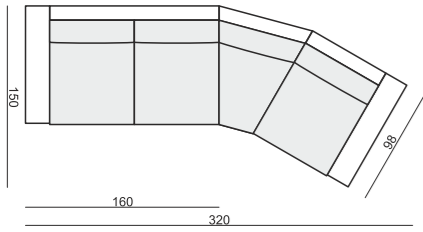

CORNER 30°

CORNER 90° No.1

CORNER 90° No.2

COZY CORNER LEFT (or RIGHT)

HEADREST with ROLL
L-70 x Ø15

HEADREST with ROLL
L-50 x Ø15

ENDPART
LEFT (or RIGHT)
94 x 48 x 2,5 cm

EXAMPLE OF LEATHER COVER
ARMCHAIR WIDE leather cover

DOMINO

www.sits.eu
DECEMBER 2015

SET 1 LEFT (or RIGHT)
CHAISELONGUE LEFT (or RIGHT) + 2 SEATER RIGHT (or LEFT)

SET 2 LEFT (or RIGHT)
CHAISELONGUE WIDE LEFT (or RIGHT) + 3 SEATER RIGHT (or LEFT)

SET 3 RIGHT (or LEFT)
2 SEATER LEFT (or RIGHT) + CORNER 30° + ARMCHAIR RIGHT (or LEFT)

SET 4 RIGHT (or LEFT)
3 SEATER LEFT (or RIGHT) + CORNER 30° + ARMCHAIR WIDE RIGHT (or LEFT)

SET 5
2 SEATER LEFT + CORNER 90° No.1 + 2 SEATER RIGHT

SET 6
3 SEATER LEFT + CORNER 90° No.1 + 3 SEATER RIGHT

SET 7 LEFT (or RIGHT)
CHAISELONGUE LEFT (or RIGHT) + 2 SEATER without ARMRESTS + CORNER 30° + ARMCHAIR RIGHT (or LEFT)

SET 8 LEFT (or RIGHT)
CHAISELONGUE WIDE LEFT (or RIGHT) + 3 SEATER without ARMRESTS + CORNER 30° + ARMCHAIR WIDE RIGHT (or LEFT)

SET 9 LEFT (or RIGHT)
2 SEATER LEFT (or RIGHT) + CORNER 90° No.1 + 3 SEATER RIGHT (or LEFT)