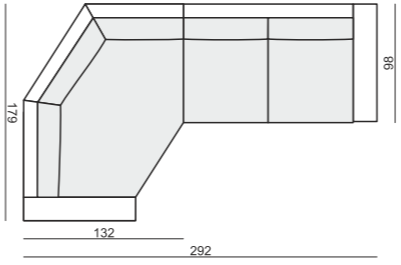

SET 4 RIGHT (or LEFT)
3 SEATER LEFT (or RIGHT) + CORNER 30° + ARMCHAIR WIDE RIGHT (or LEFT)

SET 5
2 SEATER LEFT + CORNER 90° No.1 + 2 SEATER RIGHT

SET 6
3 SEATER LEFT + CORNER 90° No.1 + 3 SEATER RIGHT

SET 7 LEFT (or RIGHT)
CHAISELONGUE LEFT (or RIGHT) + 2 SEATER without ARMRESTS + CORNER 30° + ARMCHAIR RIGHT (or LEFT)

SET 8 LEFT (or RIGHT)
CHAISELONGUE WIDE LEFT (or RIGHT) + 3 SEATER without ARMRESTS + CORNER 30° + ARMCHAIR WIDE RIGHT (or LEFT)

SET 9 LEFT (or RIGHT)
2 SEATER LEFT (or RIGHT) + CORNER 90° No.1 + 3 SEATER RIGHT (or LEFT)

SET 10 LEFT (or RIGHT)
BENCH LEFT (or RIGHT) + CORNER 90° No.1 + 3 SEATER RIGHT (or LEFT)

SET 11 LEFT (or RIGHT)
BENCH LEFT (or RIGHT) + CORNER 90° No.1 + 2 SEATER RIGHT (or LEFT)

SET 12 LEFT (or RIGHT)
COZY CORNER LEFT (or RIGHT) + 2 SEATER RIGHT (or LEFT)

SET 13 LEFT (or RIGHT)
COZY CORNER LEFT (or RIGHT) + 3 SEATER RIGHT (or LEFT)

SET 14 LEFT (or RIGHT)
2 SEATER LEFT (or RIGHT) + CORNER 90° No.2 + 3 SEATER RIGHT (or LEFT)

SITS reserves the right to change construction of products and components used due to improving durability of product and customer satisfaction without any further notice. Explicit ±2 cm tolerance of all elements sizes.