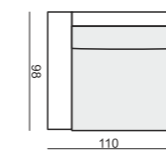

DOMINO

www.sits.eu
DECEMBER 2015

ARMCHAIR WIDE

ARMCHAIR WIDE LEFT (or RIGHT)

ARMCHAIR WIDE without ARMREST

ARMCHAIR

ARMCHAIR LEFT (or RIGHT)

ARMCHAIR without ARMRESTS

2 SEATER

2 SEATER LEFT (or RIGHT)

2 SEATER without ARMRESTS

3 SEATER

3 SEATER LEFT (or RIGHT)

3 SEATER without ARMRESTS

3XL SEATER

3XL SEATER LEFT (or RIGHT)