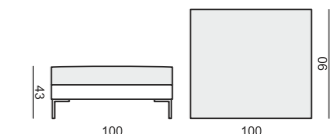

2 SEATER

2 SEATER LEFT (or RIGHT)

2 SEATER without ARMRESTS

3 SEATER

3 SEATER LEFT (or RIGHT)

3 SEATER without ARMRESTS

3XL SEATER

3XL SEATER LEFT (or RIGHT)

3XL SEATER without ARMRESTS

CHAISELONGUE WIDE LEFT (or RIGHT)
(available also as freestanding)

BENCH LEFT (or RIGHT)

CHAISELONGUE LEFT (or RIGHT)
(available also as freestanding)

FOOTSTOOL 90x70

FOOTSTOOL 100x90

CORNER 30°

CORNER 90° No.1

CORNER 90° No.2

COZY CORNER LEFT (or RIGHT)

HEADREST with ROLL
L-70 x Ø15

HEADREST with ROLL
L-50 x Ø15

ENDPART
LEFT (or RIGHT)
94 x 48 x 2,5 cm

EXAMPLE OF LEATHER COVER
ARMCHAIR WIDE leather cover