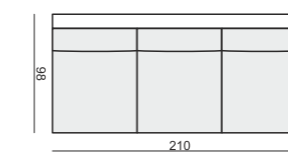

2 SEATER

2 SEATER LEFT (or RIGHT)

2 SEATER without ARMRESTS

3 SEATER

3 SEATER LEFT (or RIGHT)

3 SEATER without ARMRESTS

3XL SEATER

3XL SEATER LEFT (or RIGHT)

3XL SEATER without ARMRESTS

CHAISELONGUE WIDE LEFT (or RIGHT)
(available also as freestanding)

BENCH LEFT (or RIGHT)

CHAISELONGUE LEFT (or RIGHT)
(available also as freestanding)

FOOTSTOOL 90x70

FOOTSTOOL 100x90