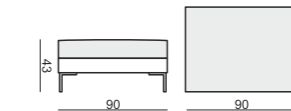

2 SEATER

2 SEATER LEFT (or RIGHT)

2 SEATER without ARMRESTS

3 SEATER

3 SEATER LEFT (or RIGHT)

3 SEATER without ARMRESTS

3XL SEATER

3XL SEATER LEFT (or RIGHT)

3XL SEATER without ARMRESTS

CHAISELONGUE WIDE LEFT (or RIGHT)
(available also as freestanding)

BENCH LEFT (or RIGHT)

CHAISELONGUE LEFT (or RIGHT)
(available also as freestanding)

FOOTSTOOL 90x70

FOOTSTOOL 100x90

CORNER 30°

CORNER 90° No.1

CORNER 90° No.2

COZY CORNER LEFT (or RIGHT)

HEADREST with ROLL
L-70 x Ø15

HEADREST with ROLL
L-50 x Ø15

ENDPART
LEFT (or RIGHT)
94 x 48 x 2,5 cm

EXAMPLE OF LEATHER COVER
ARMCHAIR WIDE leather cover