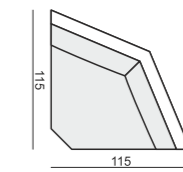

2 SEATER

2 SEATER LEFT (or RIGHT)

2 SEATER without ARMRESTS

3 SEATER

3 SEATER LEFT (or RIGHT)

3 SEATER without ARMRESTS

3XL SEATER

3XL SEATER LEFT (or RIGHT)

3XL SEATER without ARMRESTS

CHAISELONGUE WIDE LEFT (or RIGHT)
(available also as freestanding)

BENCH LEFT (or RIGHT)

CHAISELONGUE LEFT (or RIGHT)
(available also as freestanding)

FOOTSTOOL 90x70

FOOTSTOOL 100x90

CORNER 30°

CORNER 90° No.1

CORNER 90° No.2

COZY CORNER LEFT (or RIGHT)

HEADREST with ROLL
L-70 x Ø15

HEADREST with ROLL
L-50 x Ø15

ENDPART
LEFT (or RIGHT)
94 x 48 x 2,5 cm

EXAMPLE OF LEATHER COVER
ARMCHAIR WIDE leather cover

DOMINO

www.sits.eu
DECEMBER 2015

SET 1 LEFT (or RIGHT)
CHAISELONGUE LEFT (or RIGHT) + 2 SEATER RIGHT (or LEFT)

SET 2 LEFT (or RIGHT)
CHAISELONGUE WIDE LEFT (or RIGHT) + 3 SEATER RIGHT (or LEFT)

SET 3 RIGHT (or LEFT)
2 SEATER LEFT (or RIGHT) + CORNER 30° + ARMCHAIR RIGHT (or LEFT)