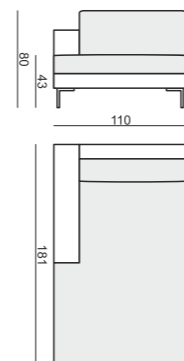

2 SEATER

2 SEATER LEFT (or RIGHT)

2 SEATER without ARMRESTS

3 SEATER

3 SEATER LEFT (or RIGHT)

3 SEATER without ARMRESTS

3XL SEATER

3XL SEATER LEFT (or RIGHT)

3XL SEATER without ARMRESTS

CHAISELONGUE WIDE LEFT (or RIGHT)
(available also as freestanding)

BENCH LEFT (or RIGHT)

CHAISELONGUE LEFT (or RIGHT)
(available also as freestanding)

FOOTSTOOL 90x70

FOOTSTOOL 100x90

CORNER 30°

CORNER 90° No.1

CORNER 90° No.2

COZY CORNER LEFT (or RIGHT)

HEADREST with ROLL
L-70 x Ø15

HEADREST with ROLL
L-50 x Ø15

ENDPART
LEFT (or RIGHT)
94 x 48 x 2,5 cm

EXAMPLE OF LEATHER COVER
ARMCHAIR WIDE leather cover

SET 4 RIGHT (or LEFT)
3 SEATER LEFT (or RIGHT) + CORNER 30° + ARMCHAIR WIDE RIGHT (or LEFT)

SET 5
2 SEATER LEFT + CORNER 90° No.1 + 2 SEATER RIGHT

SET 6
3 SEATER LEFT + CORNER 90° No.1 + 3 SEATER RIGHT

SET 7 LEFT (or RIGHT)
CHAISELONGUE LEFT (or RIGHT) + 2 SEATER without ARMRESTS + CORNER 30° + ARMCHAIR RIGHT (or LEFT)