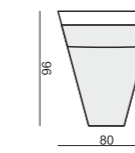

2 SEATER

2 SEATER LEFT (or RIGHT)

2 SEATER without ARMRESTS

3 SEATER

3 SEATER LEFT (or RIGHT)

3 SEATER without ARMRESTS

3XL SEATER

3XL SEATER LEFT (or RIGHT)

3XL SEATER without ARMRESTS

CHAISELONGUE WIDE LEFT (or RIGHT)
(available also as freestanding)

BENCH LEFT (or RIGHT)

CHAISELONGUE LEFT (or RIGHT)
(available also as freestanding)

FOOTSTOOL 90x70

FOOTSTOOL 100x90

CORNER 30°

CORNER 90° No.1

CORNER 90° No.2

COZY CORNER LEFT (or RIGHT)

HEADREST with ROLL
L-70 x Ø15

HEADREST with ROLL
L-50 x Ø15

ENDPART
LEFT (or RIGHT)
94 x 48 x 2,5 cm

EXAMPLE OF LEATHER COVER
ARMCHAIR WIDE leather cover