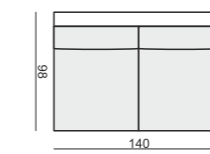

DOMINO

www.sits.eu
DECEMBER 2015

ARMCHAIR WIDE

ARMCHAIR WIDE LEFT (or RIGHT)

ARMCHAIR WIDE without ARMREST

ARMCHAIR

ARMCHAIR LEFT (or RIGHT)

ARMCHAIR without ARMRESTS

2 SEATER

2 SEATER LEFT (or RIGHT)

2 SEATER without ARMRESTS

3 SEATER

3 SEATER LEFT (or RIGHT)

3 SEATER without ARMRESTS

3XL SEATER

3XL SEATER LEFT (or RIGHT)