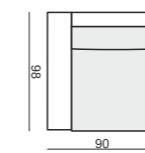

DOMINO

www.sits.eu
DECEMBER 2015

ARMCHAIR WIDE

ARMCHAIR WIDE LEFT (or RIGHT)

ARMCHAIR WIDE without ARMREST

ARMCHAIR

ARMCHAIR LEFT (or RIGHT)

ARMCHAIR without ARMRESTS

2 SEATER

2 SEATER LEFT (or RIGHT)

2 SEATER without ARMRESTS

3 SEATER

3 SEATER LEFT (or RIGHT)

3 SEATER without ARMRESTS

3XL SEATER

3XL SEATER LEFT (or RIGHT)

3XL SEATER without ARMRESTS

CHAISELONGUE WIDE LEFT (or RIGHT)
(available also as freestanding)

BENCH LEFT (or RIGHT)

CHAISELONGUE LEFT (or RIGHT)
(available also as freestanding)

FOOTSTOOL 90x70

FOOTSTOOL 100x90