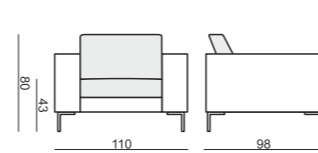

DOMINO

www.sits.eu
DECEMBER 2015

ARMCHAIR WIDE

ARMCHAIR WIDE LEFT (or RIGHT)

ARMCHAIR WIDE without ARMREST

ARMCHAIR

ARMCHAIR LEFT (or RIGHT)

ARMCHAIR without ARMRESTS

2 SEATER

2 SEATER LEFT (or RIGHT)

2 SEATER without ARMRESTS

3 SEATER

3 SEATER LEFT (or RIGHT)

3 SEATER without ARMRESTS

3XL SEATER

3XL SEATER LEFT (or RIGHT)

3XL SEATER without ARMRESTS

CHAISELONGUE WIDE LEFT (or RIGHT)
(available also as freestanding)

BENCH LEFT (or RIGHT)

CHAISELONGUE LEFT (or RIGHT)
(available also as freestanding)

FOOTSTOOL 90x70

FOOTSTOOL 100x90

CORNER 30°

CORNER 90° No.1

CORNER 90° No.2

COZY CORNER LEFT (or RIGHT)

HEADREST with ROLL
L-70 x Ø15

HEADREST with ROLL
L-50 x Ø15

ENDPART
LEFT (or RIGHT)
94 x 48 x 2,5 cm

EXAMPLE OF LEATHER COVER
ARMCHAIR WIDE leather cover