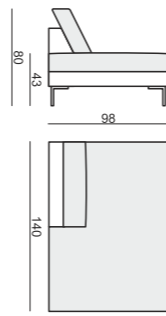

2 SEATER

2 SEATER LEFT (or RIGHT)

2 SEATER without ARMRESTS

3 SEATER

3 SEATER LEFT (or RIGHT)

3 SEATER without ARMRESTS

3XL SEATER

3XL SEATER LEFT (or RIGHT)

3XL SEATER without ARMRESTS

CHAISELONGUE WIDE LEFT (or RIGHT)
(available also as freestanding)

BENCH LEFT (or RIGHT)

CHAISELONGUE LEFT (or RIGHT)
(available also as freestanding)

FOOTSTOOL 90x70

FOOTSTOOL 100x90

CORNER 30°

CORNER 90° No.1

CORNER 90° No.2

COZY CORNER LEFT (or RIGHT)

HEADREST with ROLL
L-70 x Ø15

HEADREST with ROLL
L-50 x Ø15

ENDPART
LEFT (or RIGHT)
94 x 48 x 2,5 cm

EXAMPLE OF LEATHER COVER
ARMCHAIR WIDE leather cover

SET 4 RIGHT (or LEFT)
3 SEATER LEFT (or RIGHT) + CORNER 30° + ARMCHAIR WIDE RIGHT (or LEFT)

SET 5
2 SEATER LEFT + CORNER 90° No.1 + 2 SEATER RIGHT

SET 6
3 SEATER LEFT + CORNER 90° No.1 + 3 SEATER RIGHT

SET 7 LEFT (or RIGHT)
CHAISELONGUE LEFT (or RIGHT) + 2 SEATER without ARMRESTS + CORNER 30° + ARMCHAIR RIGHT (or LEFT)