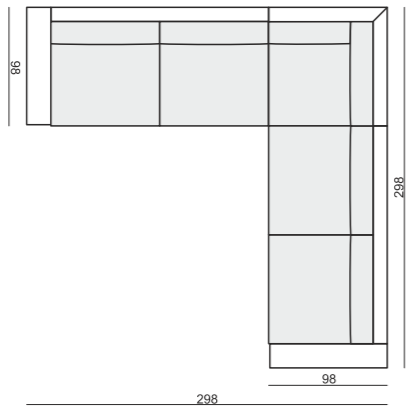

CORNER 30°

CORNER 90° No.1

CORNER 90° No.2

COZY CORNER LEFT (or RIGHT)

HEADREST with ROLL
L-70 x Ø15

HEADREST with ROLL
L-50 x Ø15

ENDPART
LEFT (or RIGHT)
94 x 48 x 2,5 cm

EXAMPLE OF LEATHER COVER
ARMCHAIR WIDE leather cover

DOMINO

www.sits.eu
DECEMBER 2015

SET 1 LEFT (or RIGHT)
CHAISELONGUE LEFT (or RIGHT) + 2 SEATER RIGHT (or LEFT)

SET 2 LEFT (or RIGHT)
CHAISELONGUE WIDE LEFT (or RIGHT) + 3 SEATER RIGHT (or LEFT)

SET 3 RIGHT (or LEFT)
2 SEATER LEFT (or RIGHT) + CORNER 30° + ARMCHAIR RIGHT (or LEFT)

SET 4 RIGHT (or LEFT)
3 SEATER LEFT (or RIGHT) + CORNER 30° + ARMCHAIR WIDE RIGHT (or LEFT)

SET 5
2 SEATER LEFT + CORNER 90° No.1 + 2 SEATER RIGHT

SET 6
3 SEATER LEFT + CORNER 90° No.1 + 3 SEATER RIGHT

SET 7 LEFT (or RIGHT)
CHAISELONGUE LEFT (or RIGHT) + 2 SEATER without ARMRESTS + CORNER 30° + ARMCHAIR RIGHT (or LEFT)

SET 8 LEFT (or RIGHT)
CHAISELONGUE WIDE LEFT (or RIGHT) + 3 SEATER without ARMRESTS + CORNER 30° + ARMCHAIR WIDE RIGHT (or LEFT)

SET 9 LEFT (or RIGHT)
2 SEATER LEFT (or RIGHT) + CORNER 90° No.1 + 3 SEATER RIGHT (or LEFT)