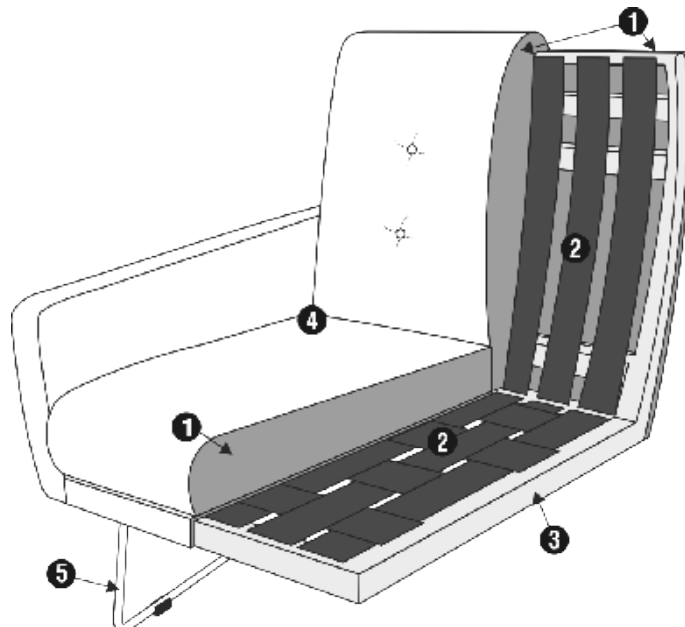

SITS
— *comfortable life*

cocktail
& design

MAX

ARMCHAIR

ARMCHAIR LEATHER

ARMCHAIR with buttons

ARMCHAIR LEATHER with buttons

FOOTSTOOL

UPHOLSTERY **FABRIC or LEATHER: FC - fix cover**

FEET **metal frame: chrome and painted black or grey**

STANDARD COMFORT

1. polyurethane foam/high resilient polyurethane foam
2. upholstery belts
3. FSC certified solid wood and wood based elements
4. fabric or leather
5. metal frame