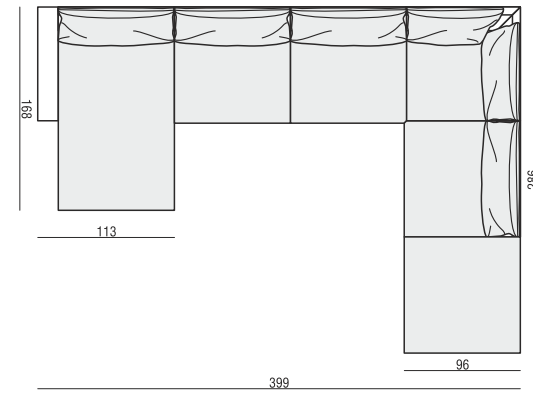

SET 7 LEFT (or RIGHT)
CHAISELONGUE LEFT (or RIGHT) + 2x ARMCHAIR without ARMRESTS
+ CORNER 90° + ARMCHAIR without ARMRESTS + FOOTSTOOL