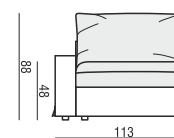

**ARMCHAIR**

**ARMCHAIR LEFT (or RIGHT)**

**ARMCHAIR without ARMRESTS**

**3 SEATER**

**3 SEATER LEFT (or RIGHT)**

**3 SEATER without ARMRESTS**

**CHAISELONGUE LEFT (or RIGHT)**

**CHAISELONGUE without ARMRESTS**

**FOOTSTOOL**

**CORNER 90°**

**ARMREST**

cm 93 x 17 x 48H

**DECO CUSHIONS MUST BE ORDERED SEPARATELY.**

**CUSHION 50x30**

**CUSHION 40x40**

**CUSHION 45x45**

**SET 1 LEFT (or RIGHT)**  
3 SEATER LEFT (or RIGHT) + ARMCHAIR RIGHT (or LEFT)

**SET 2 LEFT (or RIGHT)**  
CHAISELONGUE LEFT (or RIGHT) + 3 SEATER RIGHT (or LEFT)

**SET 3**  
3 SEATER LEFT + CORNER 90°  
+ 3 SEATER RIGHT