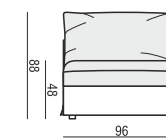

**ARMCHAIR**

**ARMCHAIR LEFT (or RIGHT)**

**ARMCHAIR without ARMRESTS**

**3 SEATER**

**3 SEATER LEFT (or RIGHT)**

**3 SEATER without ARMRESTS**

**CHAISELONGUE LEFT (or RIGHT)**

**CHAISELONGUE without ARMRESTS**

**FOOTSTOOL**

**CORNER 90°**

**ARMREST**

cm 93 x 17 x 48H

**DECO CUSHIONS MUST BE ORDERED SEPARATELY.**

**CUSHION 50x30**

**CUSHION 40x40**

**CUSHION 45x45**

**SET 1 LEFT (or RIGHT)**  
3 SEATER LEFT (or RIGHT) + ARMCHAIR RIGHT (or LEFT)

**SET 2 LEFT (or RIGHT)**  
CHAISELONGUE LEFT (or RIGHT) + 3 SEATER RIGHT (or LEFT)

**SET 3**  
3 SEATER LEFT + CORNER 90°  
+ 3 SEATER RIGHT