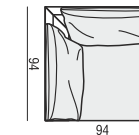

**ARMCHAIR**

**ARMCHAIR LEFT (or RIGHT)**

**ARMCHAIR without ARMRESTS**

**3 SEATER**

**3 SEATER LEFT (or RIGHT)**

**3 SEATER without ARMRESTS**

**CHAISELONGUE LEFT (or RIGHT)**

**CHAISELONGUE without ARMRESTS**

**FOOTSTOOL**

**CORNER 90°**

**ARMREST**

cm 93 x 17 x 48H

**DECO CUSHIONS MUST BE ORDERED SEPARATELY.**

**CUSHION 50x30**

**CUSHION 40x40**

**CUSHION 45x45**