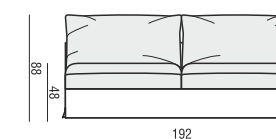

**ARMCHAIR**

**ARMCHAIR LEFT (or RIGHT)**

**ARMCHAIR without ARMRESTS**

**3 SEATER**

**3 SEATER LEFT (or RIGHT)**

**3 SEATER without ARMRESTS**

**CHAISELONGUE LEFT (or RIGHT)**

**CHAISELONGUE without ARMRESTS**

**FOOTSTOOL**

**CORNER 90°**

**ARMREST**

cm 93 x 17 x 48H

**DECO CUSHIONS MUST BE ORDERED SEPARATELY.**

**CUSHION 50x30**

**CUSHION 40x40**

**CUSHION 45x45**

**SET 1 LEFT (or RIGHT)**  
3 SEATER LEFT (or RIGHT) + ARMCHAIR RIGHT (or LEFT)

**SET 2 LEFT (or RIGHT)**  
CHAISELONGUE LEFT (or RIGHT) + 3 SEATER RIGHT (or LEFT)

**SET 3**  
3 SEATER LEFT + CORNER 90°  
+ 3 SEATER RIGHT