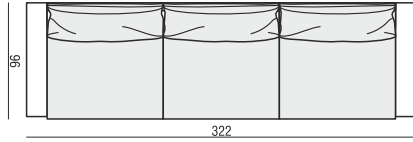

**FOOTSTOOL**

**CORNER 90°**

**ARMREST**

cm 93 x 17 x 48H

**DECO CUSHIONS MUST BE ORDERED SEPARATELY.**

**CUSHION 50x30**

**CUSHION 40x40**

**CUSHION 45x45**

**SET 1 LEFT (or RIGHT)**  
3 SEATER LEFT (or RIGHT) + ARMCHAIR RIGHT (or LEFT)

**SET 2 LEFT (or RIGHT)**  
CHAISELONGUE LEFT (or RIGHT) + 3 SEATER RIGHT (or LEFT)

**SET 3**  
3 SEATER LEFT + CORNER 90°  
+ 3 SEATER RIGHT