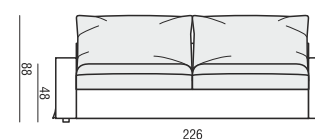

**ARMCHAIR**

**ARMCHAIR LEFT (or RIGHT)**

**ARMCHAIR without ARMRESTS**

**3 SEATER**

**3 SEATER LEFT (or RIGHT)**

**3 SEATER without ARMRESTS**

**CHAISELONGUE LEFT (or RIGHT)**

**CHAISELONGUE without ARMRESTS**

**FOOTSTOOL**

**CORNER 90°**

**ARMREST**

cm 93 x 17 x 48H

**DECO CUSHIONS MUST BE ORDERED SEPARATELY.**

**CUSHION 50x30**

**CUSHION 40x40**

**CUSHION 45x45**

**SET 1 LEFT (or RIGHT)**  
3 SEATER LEFT (or RIGHT) + ARMCHAIR RIGHT (or LEFT)

**SET 2 LEFT (or RIGHT)**  
CHAISELONGUE LEFT (or RIGHT) + 3 SEATER RIGHT (or LEFT)

**SET 3**  
3 SEATER LEFT + CORNER 90°  
+ 3 SEATER RIGHT