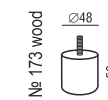

SITS reserves the right to change construction of products and components used due to improving durability of product and customer satisfaction without any further notice. Explicit ±2 cm tolerance of all elements sizes.

Each element of SET 7 can be ordered in different fabrics and colors.

UPHOLSTERY FABRIC: FC - fix cover or LC - loose cover

FEET

COMFORT

LUX

1. polyurethane foam/high resilient polyurethane foam
2. cushion chamber with mix of feather and silicone balls
3. springs
4. FSC® certified solid wood and wood based elements
5. fabric
6. plastic or wood legs