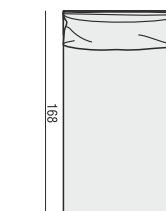

**ARMCHAIR**

**ARMCHAIR LEFT (or RIGHT)**

**ARMCHAIR without ARMRESTS**

**3 SEATER**

**3 SEATER LEFT (or RIGHT)**

**3 SEATER without ARMRESTS**

**CHAISELONGUE LEFT (or RIGHT)**

**CHAISELONGUE without ARMRESTS**

**FOOTSTOOL**

**CORNER 90°**

**ARMREST**

cm 93 x 17 x 48H

**DECO CUSHIONS MUST BE ORDERED SEPARATELY.**

**CUSHION 50x30**

**CUSHION 40x40**

**CUSHION 45x45**

**SET 1 LEFT (or RIGHT)**  
3 SEATER LEFT (or RIGHT) + ARMCHAIR RIGHT (or LEFT)

**SET 2 LEFT (or RIGHT)**  
CHAISELONGUE LEFT (or RIGHT) + 3 SEATER RIGHT (or LEFT)

**SET 3**  
3 SEATER LEFT + CORNER 90°  
+ 3 SEATER RIGHT