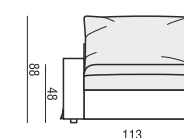

**ARMCHAIR**

**ARMCHAIR LEFT (or RIGHT)**

**ARMCHAIR without ARMRESTS**

**3 SEATER**

**3 SEATER LEFT (or RIGHT)**

**3 SEATER without ARMRESTS**

**CHAISELONGUE LEFT (or RIGHT)**

**CHAISELONGUE without ARMRESTS**

**FOOTSTOOL**

**CORNER 90°**

**ARMREST**

cm 93 x 17 x 48H

**DECO CUSHIONS MUST BE ORDERED SEPARATELY.**

**CUSHION 50x30**

**CUSHION 40x40**

**CUSHION 45x45**