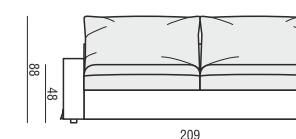

**ARMCHAIR**

**ARMCHAIR LEFT (or RIGHT)**

**ARMCHAIR without ARMRESTS**

**3 SEATER**

**3 SEATER LEFT (or RIGHT)**

**3 SEATER without ARMRESTS**

**CHAISELONGUE LEFT (or RIGHT)**

**CHAISELONGUE without ARMRESTS**

**FOOTSTOOL**

**CORNER 90°**

**ARMREST**

cm 93 x 17 x 48H

**DECO CUSHIONS MUST BE ORDERED SEPARATELY.**

**CUSHION 50x30**

**CUSHION 40x40**

**CUSHION 45x45**

**SET 1 LEFT (or RIGHT)**  
3 SEATER LEFT (or RIGHT) + ARMCHAIR RIGHT (or LEFT)

**SET 2 LEFT (or RIGHT)**  
CHAISELONGUE LEFT (or RIGHT) + 3 SEATER RIGHT (or LEFT)

**SET 3**  
3 SEATER LEFT + CORNER 90°  
+ 3 SEATER RIGHT