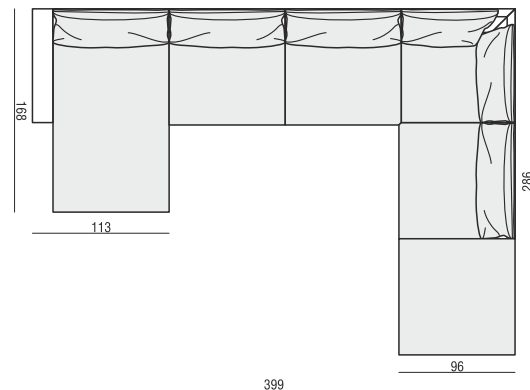

SET 6 LEFT (or RIGHT)
CHAISELONGUE LEFT (or RIGHT) + 3 SEATER without ARMRESTS
+ CORNER 90° + ARMCHAIR without ARMRESTS + FOOTSTOOL