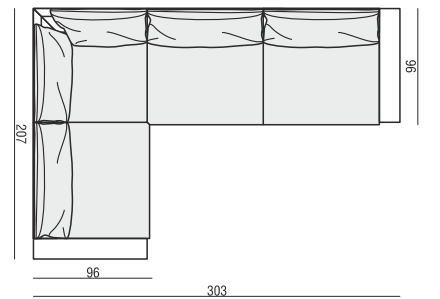

**FOOTSTOOL**

**CORNER 90°**

**ARMREST**

cm 93 x 17 x 48H

**DECO CUSHIONS MUST BE ORDERED SEPARATELY.**

**CUSHION 50x30**

**CUSHION 40x40**

**CUSHION 45x45**

**SET 1 LEFT (or RIGHT)**  
3 SEATER LEFT (or RIGHT) + ARMCHAIR RIGHT (or LEFT)

**SET 2 LEFT (or RIGHT)**  
CHAISELONGUE LEFT (or RIGHT) + 3 SEATER RIGHT (or LEFT)

**SET 3**  
3 SEATER LEFT + CORNER 90°  
+ 3 SEATER RIGHT

**SET 4 LEFT (or RIGHT)**  
ARMCHAIR LEFT (or RIGHT) + CORNER 90°  
+ 3 SEATER RIGHT (or LEFT)

**SET 5 LEFT (or RIGHT)**  
CHAISELONGUE LEFT (or RIGHT) + 3 SEATER without ARMRESTS  
+ CORNER 90° + ARMCHAIR RIGHT (or LEFT)