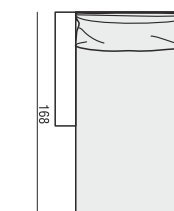

**ARMCHAIR**

**ARMCHAIR LEFT (or RIGHT)**

**ARMCHAIR without ARMRESTS**

**3 SEATER**

**3 SEATER LEFT (or RIGHT)**

**3 SEATER without ARMRESTS**

**CHAISELONGUE LEFT (or RIGHT)**

**CHAISELONGUE without ARMRESTS**

**FOOTSTOOL**

**CORNER 90°**

**ARMREST**

cm 93 x 17 x 48H

**DECO CUSHIONS MUST BE ORDERED SEPARATELY.**

**CUSHION 50x30**

**CUSHION 40x40**

**CUSHION 45x45**