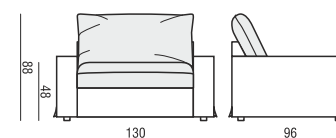

**ARMCHAIR**

**ARMCHAIR LEFT (or RIGHT)**

**ARMCHAIR without ARMRESTS**

**3 SEATER**

**3 SEATER LEFT (or RIGHT)**

**3 SEATER without ARMRESTS**

**CHAISELONGUE LEFT (or RIGHT)**

**CHAISELONGUE without ARMRESTS**

**FOOTSTOOL**

**CORNER 90°**

**ARMREST**

cm 93 x 17 x 48H

**DECO CUSHIONS MUST BE ORDERED SEPARATELY.**

**CUSHION 50x30**

**CUSHION 40x40**

**CUSHION 45x45**

**SET 1 LEFT (or RIGHT)**  
3 SEATER LEFT (or RIGHT) + ARMCHAIR RIGHT (or LEFT)

**SET 2 LEFT (or RIGHT)**  
CHAISELONGUE LEFT (or RIGHT) + 3 SEATER RIGHT (or LEFT)

**SET 3**  
3 SEATER LEFT + CORNER 90°  
+ 3 SEATER RIGHT