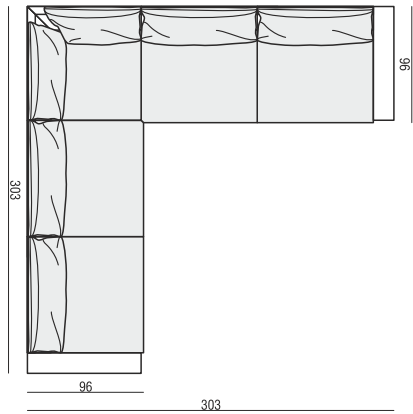

**ARMCHAIR**

**ARMCHAIR LEFT (or RIGHT)**

**ARMCHAIR without ARMRESTS**

**3 SEATER**

**3 SEATER LEFT (or RIGHT)**

**3 SEATER without ARMRESTS**

**CHAISELONGUE LEFT (or RIGHT)**

**CHAISELONGUE without ARMRESTS**

**FOOTSTOOL**

**CORNER 90°**

**ARMREST**

cm 93 x 17 x 48H

**DECO CUSHIONS MUST BE ORDERED SEPARATELY.**

**CUSHION 50x30**

**CUSHION 40x40**

**CUSHION 45x45**

**SET 1 LEFT (or RIGHT)**  
3 SEATER LEFT (or RIGHT) + ARMCHAIR RIGHT (or LEFT)

**SET 2 LEFT (or RIGHT)**  
CHAISELONGUE LEFT (or RIGHT) + 3 SEATER RIGHT (or LEFT)

**SET 3**  
3 SEATER LEFT + CORNER 90°  
+ 3 SEATER RIGHT

**SET 4 LEFT (or RIGHT)**  
ARMCHAIR LEFT (or RIGHT) + CORNER 90°  
+ 3 SEATER RIGHT (or LEFT)

**SET 5 LEFT (or RIGHT)**  
CHAISELONGUE LEFT (or RIGHT) + 3 SEATER without ARMRESTS  
+ CORNER 90° + ARMCHAIR RIGHT (or LEFT)