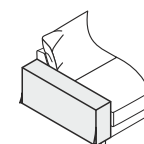

**ARMCHAIR**

**ARMCHAIR LEFT (or RIGHT)**

**ARMCHAIR without ARMRESTS**

**3 SEATER**

**3 SEATER LEFT (or RIGHT)**

**3 SEATER without ARMRESTS**

**CHAISELONGUE LEFT (or RIGHT)**

**CHAISELONGUE without ARMRESTS**

**FOOTSTOOL**

**CORNER 90°**

**ARMREST**

cm 93 x 17 x 48H

**DECO CUSHIONS MUST BE ORDERED SEPARATELY.**

**CUSHION 50x30**

**CUSHION 40x40**

**CUSHION 45x45**

**SET 1 LEFT (or RIGHT)**  
3 SEATER LEFT (or RIGHT) + ARMCHAIR RIGHT (or LEFT)

**SET 2 LEFT (or RIGHT)**  
CHAISELONGUE LEFT (or RIGHT) + 3 SEATER RIGHT (or LEFT)

**SET 3**  
3 SEATER LEFT + CORNER 90°  
+ 3 SEATER RIGHT