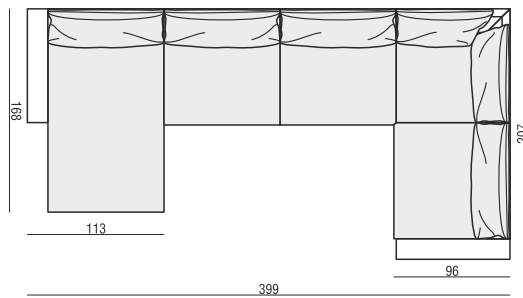

**FOOTSTOOL**

**CORNER 90°**

**ARMREST**

cm 93 x 17 x 48H

**DECO CUSHIONS MUST BE ORDERED SEPARATELY.**

**CUSHION 50x30**

**CUSHION 40x40**

**CUSHION 45x45**

**SET 1 LEFT (or RIGHT)**  
3 SEATER LEFT (or RIGHT) + ARMCHAIR RIGHT (or LEFT)

**SET 2 LEFT (or RIGHT)**  
CHAISELONGUE LEFT (or RIGHT) + 3 SEATER RIGHT (or LEFT)

**SET 3**  
3 SEATER LEFT + CORNER 90°  
+ 3 SEATER RIGHT

**SET 4 LEFT (or RIGHT)**  
ARMCHAIR LEFT (or RIGHT) + CORNER 90°  
+ 3 SEATER RIGHT (or LEFT)

**SET 5 LEFT (or RIGHT)**  
CHAISELONGUE LEFT (or RIGHT) + 3 SEATER without ARMRESTS  
+ CORNER 90° + ARMCHAIR RIGHT (or LEFT)