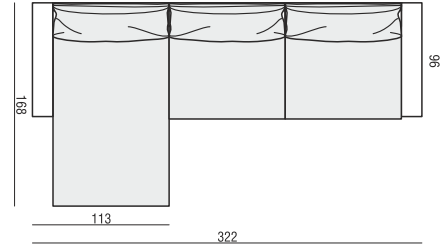

**ARMCHAIR**

**ARMCHAIR LEFT (or RIGHT)**

**ARMCHAIR without ARMRESTS**

**3 SEATER**

**3 SEATER LEFT (or RIGHT)**

**3 SEATER without ARMRESTS**

**CHAISELONGUE LEFT (or RIGHT)**

**CHAISELONGUE without ARMRESTS**

**FOOTSTOOL**

**CORNER 90°**

**ARMREST**

cm 93 x 17 x 48H

**DECO CUSHIONS MUST BE ORDERED SEPARATELY.**

**CUSHION 50x30**

**CUSHION 40x40**

**CUSHION 45x45**

**SET 1 LEFT (or RIGHT)**  
3 SEATER LEFT (or RIGHT) + ARMCHAIR RIGHT (or LEFT)

**SET 2 LEFT (or RIGHT)**  
CHAISELONGUE LEFT (or RIGHT) + 3 SEATER RIGHT (or LEFT)

**SET 3**  
3 SEATER LEFT + CORNER 90°  
+ 3 SEATER RIGHT

**SET 4 LEFT (or RIGHT)**  
ARMCHAIR LEFT (or RIGHT) + CORNER 90°  
+ 3 SEATER RIGHT (or LEFT)

**SET 5 LEFT (or RIGHT)**  
CHAISELONGUE LEFT (or RIGHT) + 3 SEATER without ARMRESTS  
+ CORNER 90° + ARMCHAIR RIGHT (or LEFT)