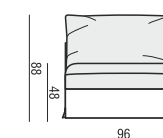

**ARMCHAIR**

**ARMCHAIR LEFT (or RIGHT)**

**ARMCHAIR without ARMRESTS**

**3 SEATER**

**3 SEATER LEFT (or RIGHT)**

**3 SEATER without ARMRESTS**

**CHAISELONGUE LEFT (or RIGHT)**

**CHAISELONGUE without ARMRESTS**

**FOOTSTOOL**

**CORNER 90°**

**ARMREST**

cm 93 x 17 x 48H

**DECO CUSHIONS MUST BE ORDERED SEPARATELY.**

**CUSHION 50x30**

**CUSHION 40x40**

**CUSHION 45x45**

**SET 1 LEFT (or RIGHT)**  
3 SEATER LEFT (or RIGHT) + ARMCHAIR RIGHT (or LEFT)

**SET 2 LEFT (or RIGHT)**  
CHAISELONGUE LEFT (or RIGHT) + 3 SEATER RIGHT (or LEFT)

**SET 3**  
3 SEATER LEFT + CORNER 90°  
+ 3 SEATER RIGHT