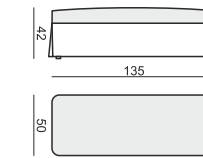

SITS
— comfortable life

SARA

www.sits.eu
JULY 2015

2 SEATER

3 SEATER

4 SEATER TWO PARTS (screw connection)

FOOTSTOOL 82x50

FOOTSTOOL 135x50

FOOTSTOOL BOX 135x50

tea
& book

SARA

SET 1 LEFT (or RIGHT)
DIVAN LEFT (or RIGHT) + 2 SEATER RIGHT (or LEFT)

SET 2 LEFT (or RIGHT)
DIVAN LEFT (or RIGHT) + 3 SEATER RIGHT (or LEFT)

SET 3 LEFT (or RIGHT)
DIVAN LEFT (or RIGHT) + 4 SEATER RIGHT (or LEFT)

SET 4
2 SEATER LEFT + CORNER 90° + 2 SEATER RIGHT

SET 5
DIVAN LEFT + 2 SEATER without ARMRESTS + DIVAN RIGHT

SET 6
DIVAN LEFT + 3 SEATER without ARMRESTS + DIVAN RIGHT

SITS reserves the right to change construction of products and components used due to improving durability of product and customer satisfaction without any further notice. Explicit ±2 cm tolerance of all elements sizes.