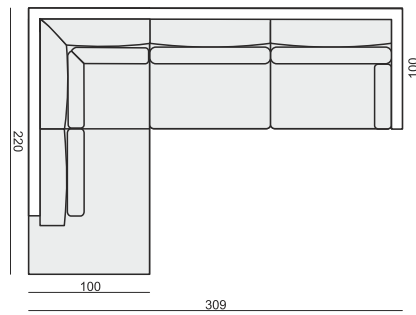

SITS
— comfortable life

SARA

www.sits.eu
JULY 2015

2 SEATER

3 SEATER

4 SEATER TWO PARTS (screw connection)

FOOTSTOOL 82x50

FOOTSTOOL 135x50

FOOTSTOOL BOX 135x50

tea
& book

SARA

SET 1 LEFT (or RIGHT)
DIVAN LEFT (or RIGHT) + 2 SEATER RIGHT (or LEFT)

SET 2 LEFT (or RIGHT)
DIVAN LEFT (or RIGHT) + 3 SEATER RIGHT (or LEFT)

SET 3 LEFT (or RIGHT)
DIVAN LEFT (or RIGHT) + 4 SEATER RIGHT (or LEFT)

SET 4
2 SEATER LEFT + CORNER 90° + 2 SEATER RIGHT

SET 5
DIVAN LEFT + 2 SEATER without ARMRESTS + DIVAN RIGHT

SET 6
DIVAN LEFT + 3 SEATER without ARMRESTS + DIVAN RIGHT

SITS reserves the right to change construction of products and components used due to improving durability of product and customer satisfaction without any further notice. Explicit ±2 cm tolerance of all elements sizes.