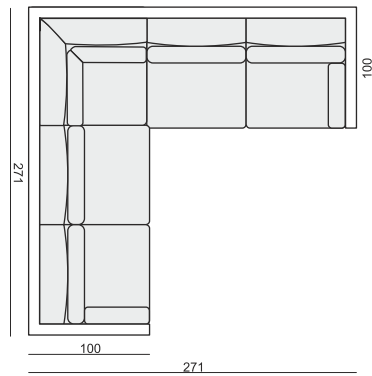

SITS
— comfortable life

SARA

www.sits.eu
JULY 2015

2 SEATER

3 SEATER

4 SEATER TWO PARTS (screw connection)

FOOTSTOOL 82x50

FOOTSTOOL 135x50

FOOTSTOOL BOX 135x50

tea
& book

SARA

SET 1 LEFT (or RIGHT)
DIVAN LEFT (or RIGHT) + 2 SEATER RIGHT (or LEFT)

SET 2 LEFT (or RIGHT)
DIVAN LEFT (or RIGHT) + 3 SEATER RIGHT (or LEFT)

SET 3 LEFT (or RIGHT)
DIVAN LEFT (or RIGHT) + 4 SEATER RIGHT (or LEFT)

SET 4
2 SEATER LEFT + CORNER 90° + 2 SEATER RIGHT

SET 5
DIVAN LEFT + 2 SEATER without ARMRESTS + DIVAN RIGHT

SET 6
DIVAN LEFT + 3 SEATER without ARMRESTS + DIVAN RIGHT

SITS reserves the right to change construction of products and components used due to improving durability of product and customer satisfaction without any further notice. Explicit ±2 cm tolerance of all elements sizes.