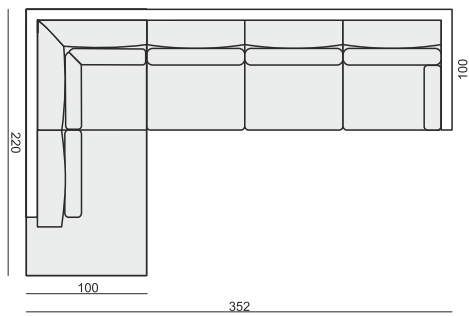

FOOTSTOOL BOX 135x50

tea
& book

SARA

SET 1 LEFT (or RIGHT)
DIVAN LEFT (or RIGHT) + 2 SEATER RIGHT (or LEFT)

SET 2 LEFT (or RIGHT)
DIVAN LEFT (or RIGHT) + 3 SEATER RIGHT (or LEFT)

SET 3 LEFT (or RIGHT)
DIVAN LEFT (or RIGHT) + 4 SEATER RIGHT (or LEFT)

SET 4
2 SEATER LEFT + CORNER 90° + 2 SEATER RIGHT

SET 5
DIVAN LEFT + 2 SEATER without ARMRESTS + DIVAN RIGHT

SET 6
DIVAN LEFT + 3 SEATER without ARMRESTS + DIVAN RIGHT

SITS reserves the right to change construction of products and components used due to improving durability of product and customer satisfaction without any further notice. Explicit ±2 cm tolerance of all elements sizes.