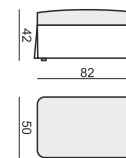

SITS
— comfortable life

SARA

www.sits.eu
JULY 2015

2 SEATER

3 SEATER

4 SEATER TWO PARTS (screw connection)

FOOTSTOOL 82x50

FOOTSTOOL 135x50

FOOTSTOOL BOX 135x50

tea
& book

SARA

SET 1 LEFT (or RIGHT)
DIVAN LEFT (or RIGHT) + 2 SEATER RIGHT (or LEFT)

SET 2 LEFT (or RIGHT)
DIVAN LEFT (or RIGHT) + 3 SEATER RIGHT (or LEFT)

SET 3 LEFT (or RIGHT)
DIVAN LEFT (or RIGHT) + 4 SEATER RIGHT (or LEFT)

SET 4
2 SEATER LEFT + CORNER 90° + 2 SEATER RIGHT

SET 5
DIVAN LEFT + 2 SEATER without ARMRESTS + DIVAN RIGHT

SET 6
DIVAN LEFT + 3 SEATER without ARMRESTS + DIVAN RIGHT

SITS reserves the right to change construction of products and components used due to improving durability of product and customer satisfaction without any further notice. Explicit ±2 cm tolerance of all elements sizes.