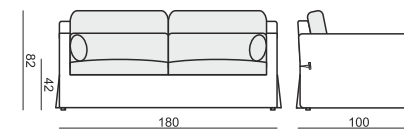

SITS
— comfortable life

SARA

www.sits.eu
JULY 2015

2 SEATER

3 SEATER

4 SEATER TWO PARTS (screw connection)

FOOTSTOOL 82x50

FOOTSTOOL 135x50

FOOTSTOOL BOX 135x50

tea
& book

SARA

SET 1 LEFT (or RIGHT)
DIVAN LEFT (or RIGHT) + 2 SEATER RIGHT (or LEFT)

SET 2 LEFT (or RIGHT)
DIVAN LEFT (or RIGHT) + 3 SEATER RIGHT (or LEFT)

SET 3 LEFT (or RIGHT)
DIVAN LEFT (or RIGHT) + 4 SEATER RIGHT (or LEFT)

SET 4
2 SEATER LEFT + CORNER 90° + 2 SEATER RIGHT

SET 5
DIVAN LEFT + 2 SEATER without ARMRESTS + DIVAN RIGHT

SET 6
DIVAN LEFT + 3 SEATER without ARMRESTS + DIVAN RIGHT

SITS reserves the right to change construction of products and components used due to improving durability of product and customer satisfaction without any further notice. Explicit ±2 cm tolerance of all elements sizes.