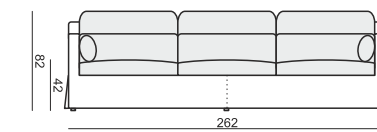

SITS
— comfortable life

SARA

www.sits.eu
JULY 2015

2 SEATER

3 SEATER

4 SEATER TWO PARTS (screw connection)

FOOTSTOOL 82x50

FOOTSTOOL 135x50

FOOTSTOOL BOX 135x50

tea
& book

SARA

SET 1 LEFT (or RIGHT)
DIVAN LEFT (or RIGHT) + 2 SEATER RIGHT (or LEFT)

SET 2 LEFT (or RIGHT)
DIVAN LEFT (or RIGHT) + 3 SEATER RIGHT (or LEFT)

SET 3 LEFT (or RIGHT)
DIVAN LEFT (or RIGHT) + 4 SEATER RIGHT (or LEFT)

SET 4
2 SEATER LEFT + CORNER 90° + 2 SEATER RIGHT

SET 5
DIVAN LEFT + 2 SEATER without ARMRESTS + DIVAN RIGHT

SET 6
DIVAN LEFT + 3 SEATER without ARMRESTS + DIVAN RIGHT

SITS reserves the right to change construction of products and components used due to improving durability of product and customer satisfaction without any further notice. Explicit ±2 cm tolerance of all elements sizes.