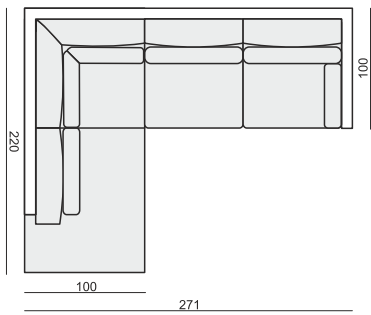

SITS
— comfortable life

SARA

www.sits.eu
JULY 2015

2 SEATER

3 SEATER

4 SEATER TWO PARTS (screw connection)

FOOTSTOOL 82x50

FOOTSTOOL 135x50

FOOTSTOOL BOX 135x50

tea
& book

SARA

SET 1 LEFT (or RIGHT)
DIVAN LEFT (or RIGHT) + 2 SEATER RIGHT (or LEFT)

SET 2 LEFT (or RIGHT)
DIVAN LEFT (or RIGHT) + 3 SEATER RIGHT (or LEFT)

SET 3 LEFT (or RIGHT)
DIVAN LEFT (or RIGHT) + 4 SEATER RIGHT (or LEFT)

SET 4
2 SEATER LEFT + CORNER 90° + 2 SEATER RIGHT

SET 5
DIVAN LEFT + 2 SEATER without ARMRESTS + DIVAN RIGHT

SET 6
DIVAN LEFT + 3 SEATER without ARMRESTS + DIVAN RIGHT

SITS reserves the right to change construction of products and components used due to improving durability of product and customer satisfaction without any further notice. Explicit ±2 cm tolerance of all elements sizes.