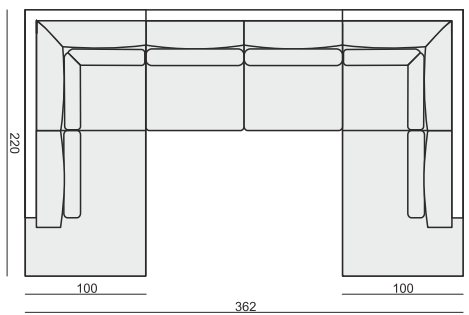

FOOTSTOOL BOX 135x50

tea
& book

SARA

SET 1 LEFT (or RIGHT)
DIVAN LEFT (or RIGHT) + 2 SEATER RIGHT (or LEFT)

SET 2 LEFT (or RIGHT)
DIVAN LEFT (or RIGHT) + 3 SEATER RIGHT (or LEFT)

SET 3 LEFT (or RIGHT)
DIVAN LEFT (or RIGHT) + 4 SEATER RIGHT (or LEFT)

SET 4
2 SEATER LEFT + CORNER 90° + 2 SEATER RIGHT

SET 5
DIVAN LEFT + 2 SEATER without ARMRESTS + DIVAN RIGHT

SET 6
DIVAN LEFT + 3 SEATER without ARMRESTS + DIVAN RIGHT

SITS reserves the right to change construction of products and components used due to improving durability of product and customer satisfaction without any further notice. Explicit ±2 cm tolerance of all elements sizes.