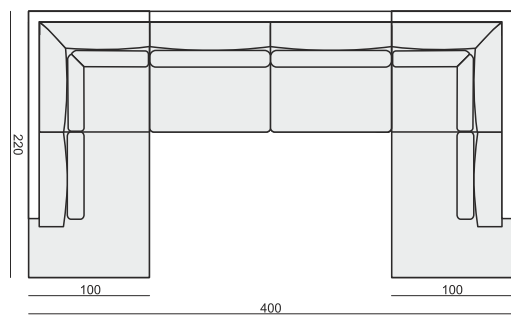

FOOTSTOOL BOX 135x50

tea
& book

SARA

SET 1 LEFT (or RIGHT)
DIVAN LEFT (or RIGHT) + 2 SEATER RIGHT (or LEFT)

SET 2 LEFT (or RIGHT)
DIVAN LEFT (or RIGHT) + 3 SEATER RIGHT (or LEFT)

SET 3 LEFT (or RIGHT)
DIVAN LEFT (or RIGHT) + 4 SEATER RIGHT (or LEFT)

SET 4
2 SEATER LEFT + CORNER 90° + 2 SEATER RIGHT

SET 5
DIVAN LEFT + 2 SEATER without ARMRESTS + DIVAN RIGHT

SET 6
DIVAN LEFT + 3 SEATER without ARMRESTS + DIVAN RIGHT

SITS reserves the right to change construction of products and components used due to improving durability of product and customer satisfaction without any further notice. Explicit ±2 cm tolerance of all elements sizes.