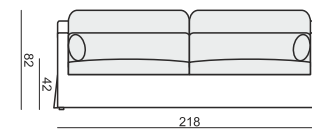

SITS
— comfortable life

SARA

www.sits.eu
JULY 2015

2 SEATER

3 SEATER

4 SEATER TWO PARTS (screw connection)

FOOTSTOOL 82x50

FOOTSTOOL 135x50

FOOTSTOOL BOX 135x50

tea
& book

SARA

SET 1 LEFT (or RIGHT)
DIVAN LEFT (or RIGHT) + 2 SEATER RIGHT (or LEFT)

SET 2 LEFT (or RIGHT)
DIVAN LEFT (or RIGHT) + 3 SEATER RIGHT (or LEFT)

SET 3 LEFT (or RIGHT)
DIVAN LEFT (or RIGHT) + 4 SEATER RIGHT (or LEFT)

SET 4
2 SEATER LEFT + CORNER 90° + 2 SEATER RIGHT

SET 5
DIVAN LEFT + 2 SEATER without ARMRESTS + DIVAN RIGHT

SET 6
DIVAN LEFT + 3 SEATER without ARMRESTS + DIVAN RIGHT

SITS reserves the right to change construction of products and components used due to improving durability of product and customer satisfaction without any further notice. Explicit ±2 cm tolerance of all elements sizes.