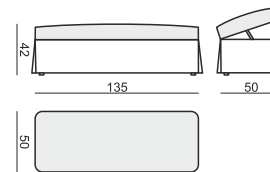

SITS
— comfortable life

SARA

www.sits.eu
JULY 2015

2 SEATER

3 SEATER

4 SEATER TWO PARTS (screw connection)

FOOTSTOOL 82x50

FOOTSTOOL 135x50

FOOTSTOOL BOX 135x50

tea
& book

SARA

SET 1 LEFT (or RIGHT)
DIVAN LEFT (or RIGHT) + 2 SEATER RIGHT (or LEFT)

SET 2 LEFT (or RIGHT)
DIVAN LEFT (or RIGHT) + 3 SEATER RIGHT (or LEFT)

SET 3 LEFT (or RIGHT)
DIVAN LEFT (or RIGHT) + 4 SEATER RIGHT (or LEFT)

SET 4
2 SEATER LEFT + CORNER 90° + 2 SEATER RIGHT

SET 5
DIVAN LEFT + 2 SEATER without ARMRESTS + DIVAN RIGHT

SET 6
DIVAN LEFT + 3 SEATER without ARMRESTS + DIVAN RIGHT

SITS reserves the right to change construction of products and components used due to improving durability of product and customer satisfaction without any further notice. Explicit ±2 cm tolerance of all elements sizes.