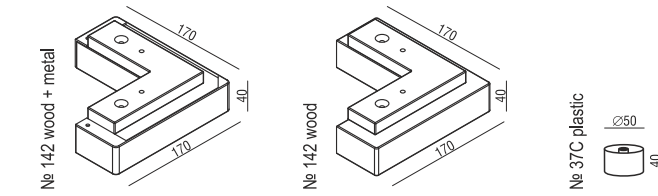

UPHOLSTERY FABRIC: FC - fix cover

FEET

ARMREST I