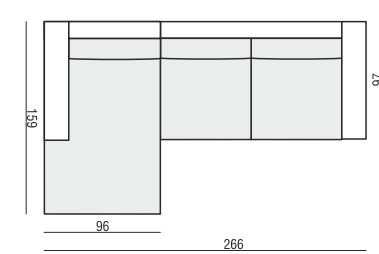

All drawings shown with ARMREST I, elements with ARMRESTS II are properly shorter

EXAMPLE 3 SEATER + BACK CUSHION with roll

EXAMPLE 3 SEATER without BACK CUSHIONS

SET 1 LEFT (or RIGHT) CHAISELONGUE WIDE LEFT (or RIGHT) + 3 SEATER RIGHT (or LEFT)

SET 2 LEFT (or RIGHT) CHAISELONGUE LEFT (or RIGHT) + 2 SEATER RIGHT (or LEFT)

SET 3 LEFT (or RIGHT) AVAILABLE ONLY IN STANDARD COMFORT CHAISELONGUE BOX LEFT (or RIGHT) + SOFA BED RIGHT (or LEFT)

PAD 223x143 cm RECOMMENDED

SET 4 2 SEATER LEFT + CORNER 90° + 2 SEATER RIGHT

SET 5 LEFT (or RIGHT) 2 SEATER LEFT (or RIGHT) + CORNER 90° + 3 SEATER RIGHT (or LEFT)

SET 6 3 SEATER LEFT + CORNER 90° + 3 SEATER RIGHT

VARIO

All drawings shown with ARMREST I, elements with ARMRESTS II are properly shorter