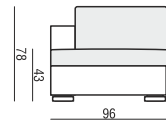

CHAISELONGUE LEFT (or RIGHT)