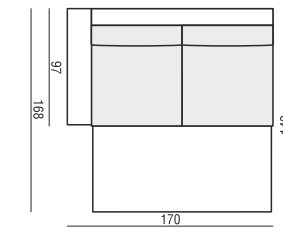

SOFA BED LEFT (or RIGHT)

AVAILABLE ONLY WITH STANDARD COMFORT