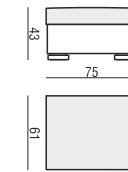

VARIO

All drawings shown with ARMREST I, elements with ARMRESTS II are properly shorter

TWO TYPES OF ARMRESTS AVAILABLE

ARMREST I cm 20 x 96 x 58H

ARMREST II cm 12 x 96 x 58H

ENDPART cm 2,5 x 94 x 55H

ARMCHAIR

2 SEATER

2 SEATER LEFT (or RIGHT)

2 SEATER without ARMRESTS

3 SEATER

3 SEATER LEFT (or RIGHT)

3 SEATER without ARMRESTS

CHAISELONGUE LEFT (or RIGHT)

CHAISELONGUE BOX LEFT (or RIGHT)

BENCH LEFT (or RIGHT)

CHAISELONGUE WIDE LEFT (or RIGHT)

CHAISELONGUE WIDE BOX LEFT (or RIGHT)

SITS reserves the right to change construction of products and components used due to improving durability of product and customer satisfaction without any further notice. Explicit ±2 cm tolerance of all elements sizes.

SOFA BED LEFT (or RIGHT)

AVAILABLE ONLY WITH STANDARD COMFORT

FOOTSTOOL

FOOTSTOOL WIDE

CORNER 90°

CORNER 135°

CORNER TRAPEZ LEFT (or RIGHT)

BACK CUSHION 60x42

ARMCHAIR

BACK CUSHION 75x42

BACK CUSHION 90x42

3 SEATER; 3 SEATER LEFT (RIGHT); 3 SEATER without ARMRESTS; CHAISELONGUE WIDE; CHAISELONGUE WIDE BOX; SET 1

BACK CUSHION CORNER 90° ONLY AS THE SET

1x BACK CUSHION 77x42
1x BACK CUSHION 89x42

BACK CUSHION CORNER 135° ONLY AS THE SET

2x BACK CUSHION 88x42

BACK CUSHION CORNER TRAPEZ ONLY AS THE SET

1x BACK CUSHION 79x42
1x BACK CUSHION 85x42

BACK CUSHION with ROLL 60x52

ARMCHAIR

BACK CUSHION with ROLL 75x52

BACK CUSHION with ROLL 90x52

3 SEATER; 3 SEATER LEFT (RIGHT); 3 SEATER without ARMRESTS; CHAISELONGUE WIDE; CHAISELONGUE WIDE BOX; SET 1

BACK CUSHION with ROLL CORNER 90° ONLY AS THE SET

1x BACK CUSHION with ROLL 81x52
1x BACK CUSHION with ROLL 93x52

BACK CUSHION with ROLL CORNER 135° ONLY AS THE SET

2x BACK CUSHION with ROLL 91x52

BACK CUSHION with ROLL CORNER TRAPEZ ONLY AS THE SET

1x BACK CUSHION with ROLL 80x52
1x BACK CUSHION with ROLL 86x52

PAD