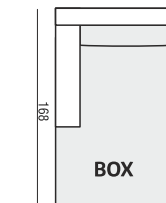

CHAISELONGUE BOX LEFT (or RIGHT)