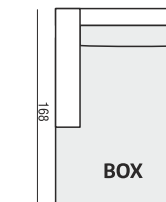

CHAISELONGUE WIDE BOX LEFT (or RIGHT)