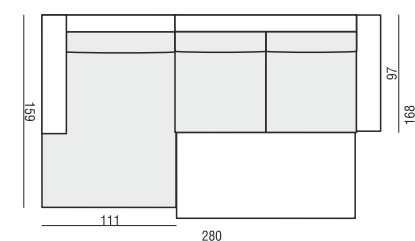

SET 4 2 SEATER LEFT + CORNER 90° + 2 SEATER RIGHT

SET 5 LEFT (or RIGHT) 2 SEATER LEFT (or RIGHT) + CORNER 90° + 3 SEATER RIGHT (or LEFT)

SET 6 3 SEATER LEFT + CORNER 90° + 3 SEATER RIGHT

VARIO

All drawings shown with ARMREST I, elements with ARMRESTS II are properly shorter

SET 7 RIGHT (or LEFT) 3 SEATER LEFT (or RIGHT) + CORNER TRAPEZ RIGHT (or LEFT)

SET 8 LEFT (or RIGHT) 2 SEATER LEFT (or RIGHT) + BENCH RIGHT (or LEFT)

SET 9 LEFT (or RIGHT) AVAILABLE ONLY IN STANDARD COMFORT SOFA BED LEFT (or RIGHT) + CORNER 90° + 2 SEATER RIGHT (or LEFT)

PAD 223x143 cm RECOMMENDED

SET 10 LEFT (or RIGHT) AVAILABLE ONLY IN STANDARD COMFORT SOFA BED LEFT (or RIGHT) + CORNER 90° + 3 SEATER RIGHT (or LEFT)

PAD 223x143 cm RECOMMENDED

SET 11 LEFT (or RIGHT) AVAILABLE ONLY IN STANDARD COMFORT CHAISELONGUE WIDE BOX LEFT (or RIGHT) with protrusion + SOFA BED RIGHT (or LEFT)

SET 12 LEFT (or RIGHT) AVAILABLE ONLY IN STANDARD COMFORT CHAISELONGUE WIDE BOX LEFT (or RIGHT) with protrusion + SOFA BED RIGHT (or LEFT)

SET 13 LEFT (or RIGHT) AVAILABLE ONLY IN STANDARD COMFORT CHAISELONGUE WIDE LEFT (or RIGHT) with protrusion + SOFA BED RIGHT (or LEFT)