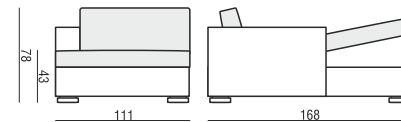

CHAISELONGUE WIDE BOX LEFT (or RIGHT)