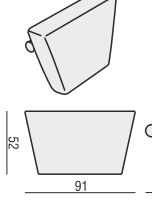

BACK CUSHION with ROLL CORNER 135° ONLY AS THE SET

2x BACK CUSHION with ROLL 91x52