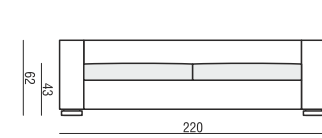

EXAMPLE 3 SEATER without BACK CUSHIONS