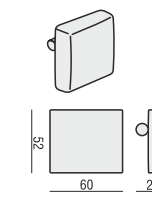

BACK CUSHION with ROLL 60x52

ARMCHAIR