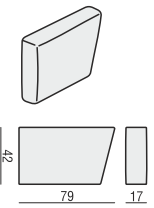

BACK CUSHION CORNER TRAPEZ ONLY AS THE SET

1x BACK CUSHION 79x42
1x BACK CUSHION 85x42