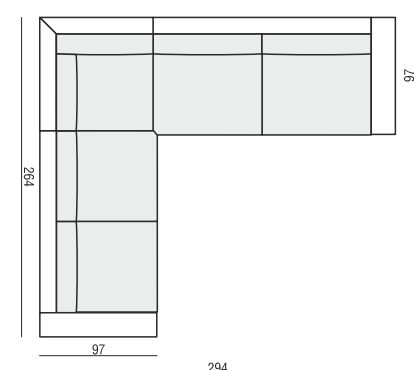

All drawings shown with ARMREST I, elements with ARMRESTS II are properly shorter

EXAMPLE 3 SEATER + BACK CUSHION with roll

EXAMPLE 3 SEATER without BACK CUSHIONS

SET 1 LEFT (or RIGHT) CHAISELONGUE WIDE LEFT (or RIGHT) + 3 SEATER RIGHT (or LEFT)

SET 2 LEFT (or RIGHT) CHAISELONGUE LEFT (or RIGHT) + 2 SEATER RIGHT (or LEFT)

SET 3 LEFT (or RIGHT) AVAILABLE ONLY IN STANDARD COMFORT CHAISELONGUE BOX LEFT (or RIGHT) + SOFA BED RIGHT (or LEFT)

PAD 223x143 cm RECOMMENDED

SET 4 2 SEATER LEFT + CORNER 90° + 2 SEATER RIGHT

SET 5 LEFT (or RIGHT) 2 SEATER LEFT (or RIGHT) + CORNER 90° + 3 SEATER RIGHT (or LEFT)

SET 6 3 SEATER LEFT + CORNER 90° + 3 SEATER RIGHT

VARIO

All drawings shown with ARMREST I, elements with ARMRESTS II are properly shorter