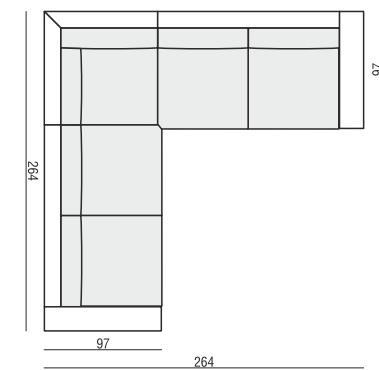

All drawings shown with ARMREST I, elements with ARMRESTS II are properly shorter

EXAMPLE 3 SEATER + BACK CUSHION with roll

EXAMPLE 3 SEATER without BACK CUSHIONS

SET 1 LEFT (or RIGHT) CHAISELONGUE WIDE LEFT (or RIGHT) + 3 SEATER RIGHT (or LEFT)

SET 2 LEFT (or RIGHT) CHAISELONGUE LEFT (or RIGHT) + 2 SEATER RIGHT (or LEFT)

SET 3 LEFT (or RIGHT) AVAILABLE ONLY IN STANDARD COMFORT CHAISELONGUE BOX LEFT (or RIGHT) + SOFA BED RIGHT (or LEFT)

PAD 223x143 cm RECOMMENDED

SET 4 2 SEATER LEFT + CORNER 90° + 2 SEATER RIGHT

SET 5 LEFT (or RIGHT) 2 SEATER LEFT (or RIGHT) + CORNER 90° + 3 SEATER RIGHT (or LEFT)

SET 6 3 SEATER LEFT + CORNER 90° + 3 SEATER RIGHT

VARIO

All drawings shown with ARMREST I, elements with ARMRESTS II are properly shorter