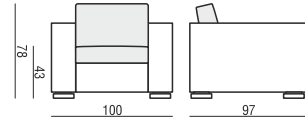

VARIO

All drawings shown with ARMREST I, elements with ARMRESTS II are properly shorter

TWO TYPES OF ARMRESTS AVAILABLE

ARMREST I cm 20 x 96 x 58H

ARMREST II cm 12 x 96 x 58H

ENDPART cm 2,5 x 94 x 55H

ARMCHAIR

2 SEATER

2 SEATER LEFT (or RIGHT)

2 SEATER without ARMRESTS

3 SEATER

3 SEATER LEFT (or RIGHT)

3 SEATER without ARMRESTS

CHAISELONGUE LEFT (or RIGHT)

CHAISELONGUE BOX LEFT (or RIGHT)

BENCH LEFT (or RIGHT)

CHAISELONGUE WIDE LEFT (or RIGHT)

CHAISELONGUE WIDE BOX LEFT (or RIGHT)

SITS reserves the right to change construction of products and components used due to improving durability of product and customer satisfaction without any further notice. Explicit ±2 cm tolerance of all elements sizes.

SOFA BED LEFT (or RIGHT)

AVAILABLE ONLY WITH STANDARD COMFORT

FOOTSTOOL

FOOTSTOOL WIDE

CORNER 90°

CORNER 135°

CORNER TRAPEZ LEFT (or RIGHT)

BACK CUSHION 60x42

ARMCHAIR

BACK CUSHION 75x42

BACK CUSHION 90x42

3 SEATER; 3 SEATER LEFT (RIGHT); 3 SEATER without ARMRESTS; CHAISELONGUE WIDE; CHAISELONGUE WIDE BOX; SET 1

BACK CUSHION CORNER 90° ONLY AS THE SET

1x BACK CUSHION 77x42
1x BACK CUSHION 89x42

BACK CUSHION CORNER 135° ONLY AS THE SET

2x BACK CUSHION 88x42

BACK CUSHION CORNER TRAPEZ ONLY AS THE SET

1x BACK CUSHION 79x42
1x BACK CUSHION 85x42

BACK CUSHION with ROLL 60x52

ARMCHAIR

BACK CUSHION with ROLL 75x52

BACK CUSHION with ROLL 90x52

3 SEATER; 3 SEATER LEFT (RIGHT); 3 SEATER without ARMRESTS; CHAISELONGUE WIDE; CHAISELONGUE WIDE BOX; SET 1

BACK CUSHION with ROLL CORNER 90° ONLY AS THE SET

1x BACK CUSHION with ROLL 81x52
1x BACK CUSHION with ROLL 93x52

BACK CUSHION with ROLL CORNER 135° ONLY AS THE SET

2x BACK CUSHION with ROLL 91x52

BACK CUSHION with ROLL CORNER TRAPEZ ONLY AS THE SET

1x BACK CUSHION with ROLL 80x52
1x BACK CUSHION with ROLL 86x52

PAD