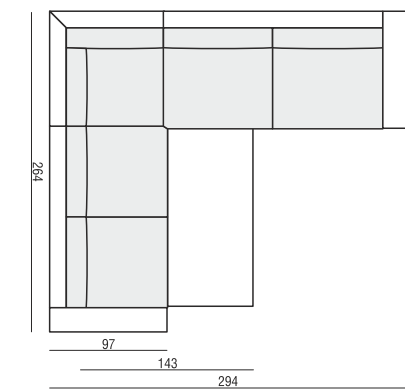

SET 2 LEFT (or RIGHT) CHAISELONGUE LEFT (or RIGHT) + 2 SEATER RIGHT (or LEFT)

SET 3 LEFT (or RIGHT) AVAILABLE ONLY IN STANDARD COMFORT CHAISELONGUE BOX LEFT (or RIGHT) + SOFA BED RIGHT (or LEFT)

PAD 223x143 cm RECOMMENDED

SET 4 2 SEATER LEFT + CORNER 90° + 2 SEATER RIGHT

SET 5 LEFT (or RIGHT) 2 SEATER LEFT (or RIGHT) + CORNER 90° + 3 SEATER RIGHT (or LEFT)

SET 6 3 SEATER LEFT + CORNER 90° + 3 SEATER RIGHT

VARIO

All drawings shown with ARMREST I, elements with ARMRESTS II are properly shorter

SET 7 RIGHT (or LEFT) 3 SEATER LEFT (or RIGHT) + CORNER TRAPEZ RIGHT (or LEFT)

SET 8 LEFT (or RIGHT) 2 SEATER LEFT (or RIGHT) + BENCH RIGHT (or LEFT)

SET 9 LEFT (or RIGHT) AVAILABLE ONLY IN STANDARD COMFORT SOFA BED LEFT (or RIGHT) + CORNER 90° + 2 SEATER RIGHT (or LEFT)

PAD 223x143 cm RECOMMENDED

SET 10 LEFT (or RIGHT) AVAILABLE ONLY IN STANDARD COMFORT SOFA BED LEFT (or RIGHT) + CORNER 90° + 3 SEATER RIGHT (or LEFT)

PAD 223x143 cm RECOMMENDED

SET 11 LEFT (or RIGHT) AVAILABLE ONLY IN STANDARD COMFORT CHAISELONGUE WIDE BOX LEFT (or RIGHT) with protrusion + SOFA BED RIGHT (or LEFT)