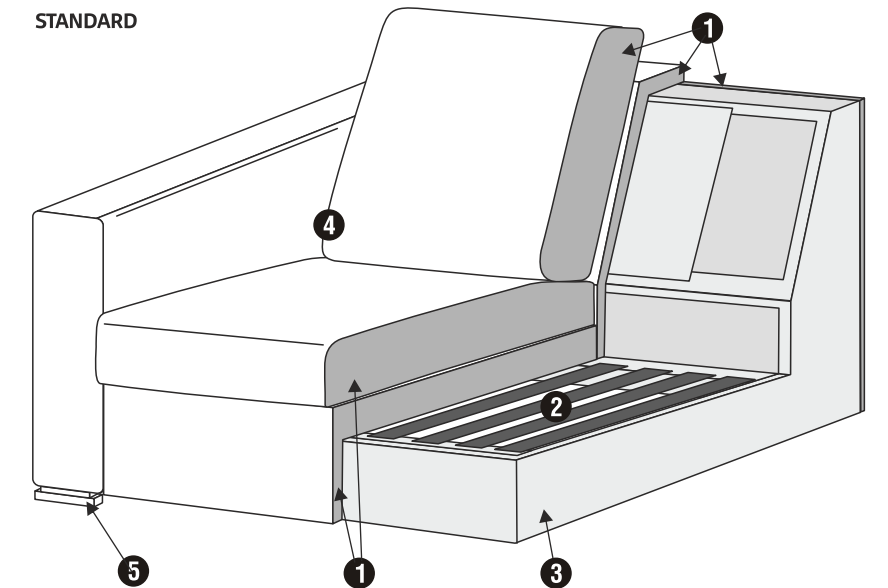

COMFORT

STANDARD

1. polyurethane foam/high resilient polyurethane foam
2. upholstery belts
3. FSC certified solid wood and wood based elements
4. fabric
5. FSC certified solid wood or solid wood+metal/ plastic legs