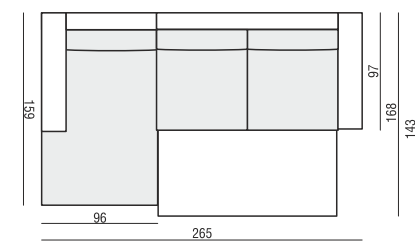

SET 4 2 SEATER LEFT + CORNER 90° + 2 SEATER RIGHT

SET 5 LEFT (or RIGHT) 2 SEATER LEFT (or RIGHT) + CORNER 90° + 3 SEATER RIGHT (or LEFT)

SET 6 3 SEATER LEFT + CORNER 90° + 3 SEATER RIGHT

VARIO

All drawings shown with ARMREST I, elements with ARMRESTS II are properly shorter

SET 7 RIGHT (or LEFT) 3 SEATER LEFT (or RIGHT) + CORNER TRAPEZ RIGHT (or LEFT)

SET 8 LEFT (or RIGHT) 2 SEATER LEFT (or RIGHT) + BENCH RIGHT (or LEFT)

SET 9 LEFT (or RIGHT) AVAILABLE ONLY IN STANDARD COMFORT SOFA BED LEFT (or RIGHT) + CORNER 90° + 2 SEATER RIGHT (or LEFT)

PAD 223x143 cm RECOMMENDED

SET 10 LEFT (or RIGHT) AVAILABLE ONLY IN STANDARD COMFORT SOFA BED LEFT (or RIGHT) + CORNER 90° + 3 SEATER RIGHT (or LEFT)

PAD 223x143 cm RECOMMENDED

SET 11 LEFT (or RIGHT) AVAILABLE ONLY IN STANDARD COMFORT CHAISELONGUE WIDE BOX LEFT (or RIGHT) with protrusion + SOFA BED RIGHT (or LEFT)