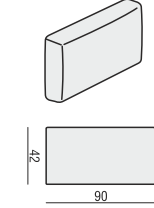

BACK CUSHION 90x42

3 SEATER; 3 SEATER LEFT (RIGHT); 3 SEATER without ARMRESTS; CHAISELONGUE WIDE; CHAISELONGUE WIDE BOX; SET 1