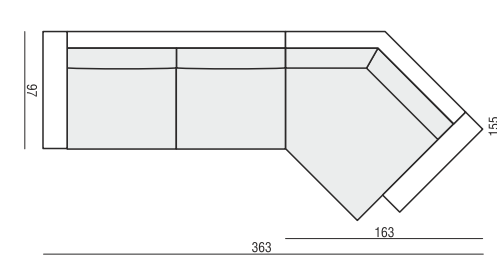

SET 7 RIGHT (or LEFT) 3 SEATER LEFT (or RIGHT) + CORNER TRAPEZ RIGHT (or LEFT)