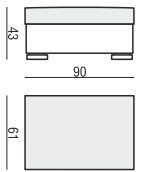

FOOTSTOOL WIDE