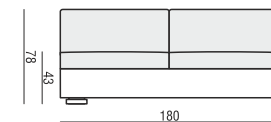

3 SEATER without ARMRESTS