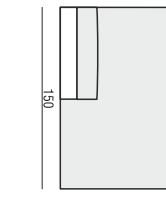

BENCH LEFT (or RIGHT)