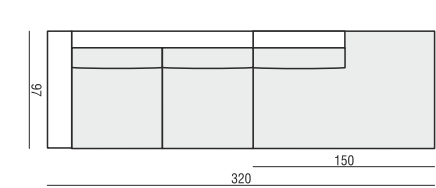

SET 2 LEFT (or RIGHT) CHAISELONGUE LEFT (or RIGHT) + 2 SEATER RIGHT (or LEFT)

SET 3 LEFT (or RIGHT) AVAILABLE ONLY IN STANDARD COMFORT CHAISELONGUE BOX LEFT (or RIGHT) + SOFA BED RIGHT (or LEFT)

PAD 223x143 cm RECOMMENDED

SET 4 2 SEATER LEFT + CORNER 90° + 2 SEATER RIGHT

SET 5 LEFT (or RIGHT) 2 SEATER LEFT (or RIGHT) + CORNER 90° + 3 SEATER RIGHT (or LEFT)

SET 6 3 SEATER LEFT + CORNER 90° + 3 SEATER RIGHT

VARIO

All drawings shown with ARMREST I, elements with ARMRESTS II are properly shorter

SET 7 RIGHT (or LEFT) 3 SEATER LEFT (or RIGHT) + CORNER TRAPEZ RIGHT (or LEFT)

SET 8 LEFT (or RIGHT) 2 SEATER LEFT (or RIGHT) + BENCH RIGHT (or LEFT)

SET 9 LEFT (or RIGHT) AVAILABLE ONLY IN STANDARD COMFORT SOFA BED LEFT (or RIGHT) + CORNER 90° + 2 SEATER RIGHT (or LEFT)