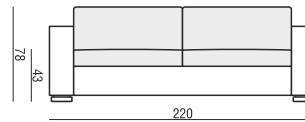

VARIO

All drawings shown with ARMREST I, elements with ARMRESTS II are properly shorter

TWO TYPES OF ARMRESTS AVAILABLE

ARMREST I cm 20 x 96 x 58H

ARMREST II cm 12 x 96 x 58H

ENDPART cm 2,5 x 94 x 55H

ARMCHAIR

2 SEATER

2 SEATER LEFT (or RIGHT)

2 SEATER without ARMRESTS

3 SEATER

3 SEATER LEFT (or RIGHT)

3 SEATER without ARMRESTS

CHAISELONGUE LEFT (or RIGHT)

CHAISELONGUE BOX LEFT (or RIGHT)

BENCH LEFT (or RIGHT)

CHAISELONGUE WIDE LEFT (or RIGHT)

CHAISELONGUE WIDE BOX LEFT (or RIGHT)

SITS reserves the right to change construction of products and components used due to improving durability of product and customer satisfaction without any further notice. Explicit ±2 cm tolerance of all elements sizes.

SOFA BED LEFT (or RIGHT)

AVAILABLE ONLY WITH STANDARD COMFORT

FOOTSTOOL

FOOTSTOOL WIDE

CORNER 90°

CORNER 135°

CORNER TRAPEZ LEFT (or RIGHT)

BACK CUSHION 60x42

ARMCHAIR

BACK CUSHION 75x42

BACK CUSHION 90x42

3 SEATER; 3 SEATER LEFT (RIGHT); 3 SEATER without ARMRESTS; CHAISELONGUE WIDE; CHAISELONGUE WIDE BOX; SET 1

BACK CUSHION CORNER 90° ONLY AS THE SET

1x BACK CUSHION 77x42
1x BACK CUSHION 89x42

BACK CUSHION CORNER 135° ONLY AS THE SET

2x BACK CUSHION 88x42

BACK CUSHION CORNER TRAPEZ ONLY AS THE SET

1x BACK CUSHION 79x42
1x BACK CUSHION 85x42

BACK CUSHION with ROLL 60x52

ARMCHAIR

BACK CUSHION with ROLL 75x52

BACK CUSHION with ROLL 90x52

3 SEATER; 3 SEATER LEFT (RIGHT); 3 SEATER without ARMRESTS; CHAISELONGUE WIDE; CHAISELONGUE WIDE BOX; SET 1

BACK CUSHION with ROLL CORNER 90° ONLY AS THE SET

1x BACK CUSHION with ROLL 81x52
1x BACK CUSHION with ROLL 93x52

BACK CUSHION with ROLL CORNER 135° ONLY AS THE SET

2x BACK CUSHION with ROLL 91x52

BACK CUSHION with ROLL CORNER TRAPEZ ONLY AS THE SET

1x BACK CUSHION with ROLL 80x52
1x BACK CUSHION with ROLL 86x52

PAD