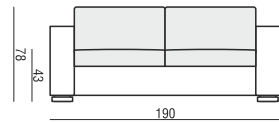

VARIO

All drawings shown with ARMREST I, elements with ARMRESTS II are properly shorter

TWO TYPES OF ARMRESTS AVAILABLE

ARMREST I cm 20 x 96 x 58H

ARMREST II cm 12 x 96 x 58H

ENDPART cm 2,5 x 94 x 55H

ARMCHAIR

2 SEATER

2 SEATER LEFT (or RIGHT)

2 SEATER without ARMRESTS

3 SEATER

3 SEATER LEFT (or RIGHT)

3 SEATER without ARMRESTS

CHAISELONGUE LEFT (or RIGHT)

CHAISELONGUE BOX LEFT (or RIGHT)

BENCH LEFT (or RIGHT)

CHAISELONGUE WIDE LEFT (or RIGHT)

CHAISELONGUE WIDE BOX LEFT (or RIGHT)

SITS reserves the right to change construction of products and components used due to improving durability of product and customer satisfaction without any further notice. Explicit ±2 cm tolerance of all elements sizes.

SOFA BED LEFT (or RIGHT)

AVAILABLE ONLY WITH STANDARD COMFORT

FOOTSTOOL

FOOTSTOOL WIDE

CORNER 90°

CORNER 135°

CORNER TRAPEZ LEFT (or RIGHT)

BACK CUSHION 60x42

ARMCHAIR

BACK CUSHION 75x42

BACK CUSHION 90x42

3 SEATER; 3 SEATER LEFT (RIGHT); 3 SEATER without ARMRESTS; CHAISELONGUE WIDE; CHAISELONGUE WIDE BOX; SET 1

BACK CUSHION CORNER 90° ONLY AS THE SET

1x BACK CUSHION 77x42
1x BACK CUSHION 89x42

BACK CUSHION CORNER 135° ONLY AS THE SET

2x BACK CUSHION 88x42

BACK CUSHION CORNER TRAPEZ ONLY AS THE SET

1x BACK CUSHION 79x42
1x BACK CUSHION 85x42

BACK CUSHION with ROLL 60x52

ARMCHAIR

BACK CUSHION with ROLL 75x52

BACK CUSHION with ROLL 90x52

3 SEATER; 3 SEATER LEFT (RIGHT); 3 SEATER without ARMRESTS; CHAISELONGUE WIDE; CHAISELONGUE WIDE BOX; SET 1

BACK CUSHION with ROLL CORNER 90° ONLY AS THE SET

1x BACK CUSHION with ROLL 81x52
1x BACK CUSHION with ROLL 93x52

BACK CUSHION with ROLL CORNER 135° ONLY AS THE SET

2x BACK CUSHION with ROLL 91x52

BACK CUSHION with ROLL CORNER TRAPEZ ONLY AS THE SET

1x BACK CUSHION with ROLL 80x52
1x BACK CUSHION with ROLL 86x52

PAD