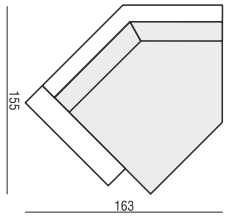

CORNER TRAPEZ LEFT (or RIGHT)