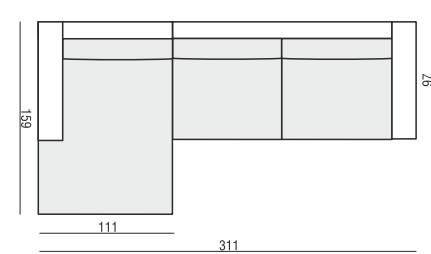

All drawings shown with ARMREST I, elements with ARMRESTS II are properly shorter

EXAMPLE 3 SEATER + BACK CUSHION with roll

EXAMPLE 3 SEATER without BACK CUSHIONS

SET 1 LEFT (or RIGHT) CHAISELONGUE WIDE LEFT (or RIGHT) + 3 SEATER RIGHT (or LEFT)

SET 2 LEFT (or RIGHT) CHAISELONGUE LEFT (or RIGHT) + 2 SEATER RIGHT (or LEFT)

SET 3 LEFT (or RIGHT) AVAILABLE ONLY IN STANDARD COMFORT CHAISELONGUE BOX LEFT (or RIGHT) + SOFA BED RIGHT (or LEFT)

PAD 223x143 cm RECOMMENDED

SET 4 2 SEATER LEFT + CORNER 90° + 2 SEATER RIGHT

SET 5 LEFT (or RIGHT) 2 SEATER LEFT (or RIGHT) + CORNER 90° + 3 SEATER RIGHT (or LEFT)

SET 6 3 SEATER LEFT + CORNER 90° + 3 SEATER RIGHT

VARIO

All drawings shown with ARMREST I, elements with ARMRESTS II are properly shorter