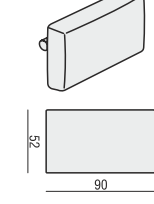

BACK CUSHION with ROLL 90x52

3 SEATER; 3 SEATER LEFT (RIGHT); 3 SEATER without ARMRESTS; CHAISELONGUE WIDE; CHAISELONGUE WIDE BOX; SET 1