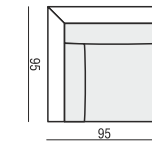

VARIO

All drawings shown with ARMREST I, elements with ARMRESTS II are properly shorter

TWO TYPES OF ARMRESTS AVAILABLE

ARMREST I cm 20 x 96 x 58H

ARMREST II cm 12 x 96 x 58H

ENDPART cm 2,5 x 94 x 55H

ARMCHAIR

2 SEATER

2 SEATER LEFT (or RIGHT)

2 SEATER without ARMRESTS

3 SEATER

3 SEATER LEFT (or RIGHT)

3 SEATER without ARMRESTS

CHAISELONGUE LEFT (or RIGHT)

CHAISELONGUE BOX LEFT (or RIGHT)

BENCH LEFT (or RIGHT)

CHAISELONGUE WIDE LEFT (or RIGHT)

CHAISELONGUE WIDE BOX LEFT (or RIGHT)

SITS reserves the right to change construction of products and components used due to improving durability of product and customer satisfaction without any further notice. Explicit ±2 cm tolerance of all elements sizes.

SOFA BED LEFT (or RIGHT)

AVAILABLE ONLY WITH STANDARD COMFORT

FOOTSTOOL

FOOTSTOOL WIDE

CORNER 90°

CORNER 135°

CORNER TRAPEZ LEFT (or RIGHT)

BACK CUSHION 60x42

ARMCHAIR

BACK CUSHION 75x42

BACK CUSHION 90x42

3 SEATER; 3 SEATER LEFT (RIGHT); 3 SEATER without ARMRESTS; CHAISELONGUE WIDE; CHAISELONGUE WIDE BOX; SET 1

BACK CUSHION CORNER 90° ONLY AS THE SET

1x BACK CUSHION 77x42
1x BACK CUSHION 89x42

BACK CUSHION CORNER 135° ONLY AS THE SET

2x BACK CUSHION 88x42

BACK CUSHION CORNER TRAPEZ ONLY AS THE SET

1x BACK CUSHION 79x42
1x BACK CUSHION 85x42

BACK CUSHION with ROLL 60x52

ARMCHAIR

BACK CUSHION with ROLL 75x52

BACK CUSHION with ROLL 90x52

3 SEATER; 3 SEATER LEFT (RIGHT); 3 SEATER without ARMRESTS; CHAISELONGUE WIDE; CHAISELONGUE WIDE BOX; SET 1

BACK CUSHION with ROLL CORNER 90° ONLY AS THE SET

1x BACK CUSHION with ROLL 81x52
1x BACK CUSHION with ROLL 93x52

BACK CUSHION with ROLL CORNER 135° ONLY AS THE SET

2x BACK CUSHION with ROLL 91x52

BACK CUSHION with ROLL CORNER TRAPEZ ONLY AS THE SET

1x BACK CUSHION with ROLL 80x52
1x BACK CUSHION with ROLL 86x52

PAD