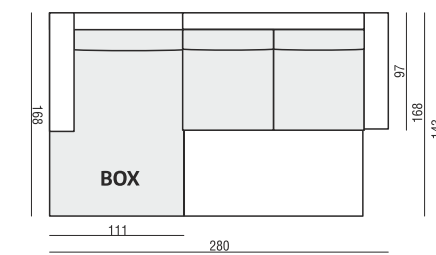

SET 4 2 SEATER LEFT + CORNER 90° + 2 SEATER RIGHT

SET 5 LEFT (or RIGHT) 2 SEATER LEFT (or RIGHT) + CORNER 90° + 3 SEATER RIGHT (or LEFT)

SET 6 3 SEATER LEFT + CORNER 90° + 3 SEATER RIGHT

VARIO

All drawings shown with ARMREST I, elements with ARMRESTS II are properly shorter

SET 7 RIGHT (or LEFT) 3 SEATER LEFT (or RIGHT) + CORNER TRAPEZ RIGHT (or LEFT)

SET 8 LEFT (or RIGHT) 2 SEATER LEFT (or RIGHT) + BENCH RIGHT (or LEFT)

SET 9 LEFT (or RIGHT) AVAILABLE ONLY IN STANDARD COMFORT SOFA BED LEFT (or RIGHT) + CORNER 90° + 2 SEATER RIGHT (or LEFT)

PAD 223x143 cm RECOMMENDED

SET 10 LEFT (or RIGHT) AVAILABLE ONLY IN STANDARD COMFORT SOFA BED LEFT (or RIGHT) + CORNER 90° + 3 SEATER RIGHT (or LEFT)

PAD 223x143 cm RECOMMENDED

SET 11 LEFT (or RIGHT) AVAILABLE ONLY IN STANDARD COMFORT CHAISELONGUE WIDE BOX LEFT (or RIGHT) with protrusion + SOFA BED RIGHT (or LEFT)

SET 12 LEFT (or RIGHT) AVAILABLE ONLY IN STANDARD COMFORT CHAISELONGUE WIDE BOX LEFT (or RIGHT) with protrusion + SOFA BED RIGHT (or LEFT)

SET 13 LEFT (or RIGHT) AVAILABLE ONLY IN STANDARD COMFORT CHAISELONGUE WIDE LEFT (or RIGHT) with protrusion + SOFA BED RIGHT (or LEFT)