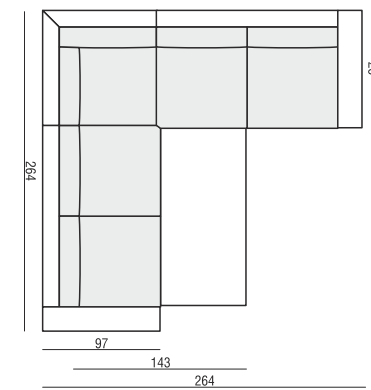

SET 2 LEFT (or RIGHT) CHAISELONGUE LEFT (or RIGHT) + 2 SEATER RIGHT (or LEFT)

SET 3 LEFT (or RIGHT) AVAILABLE ONLY IN STANDARD COMFORT CHAISELONGUE BOX LEFT (or RIGHT) + SOFA BED RIGHT (or LEFT)

PAD 223x143 cm RECOMMENDED

SET 4 2 SEATER LEFT + CORNER 90° + 2 SEATER RIGHT

SET 5 LEFT (or RIGHT) 2 SEATER LEFT (or RIGHT) + CORNER 90° + 3 SEATER RIGHT (or LEFT)

SET 6 3 SEATER LEFT + CORNER 90° + 3 SEATER RIGHT

VARIO

All drawings shown with ARMREST I, elements with ARMRESTS II are properly shorter

SET 7 RIGHT (or LEFT) 3 SEATER LEFT (or RIGHT) + CORNER TRAPEZ RIGHT (or LEFT)

SET 8 LEFT (or RIGHT) 2 SEATER LEFT (or RIGHT) + BENCH RIGHT (or LEFT)

SET 9 LEFT (or RIGHT) AVAILABLE ONLY IN STANDARD COMFORT SOFA BED LEFT (or RIGHT) + CORNER 90° + 2 SEATER RIGHT (or LEFT)

PAD 223x143 cm RECOMMENDED

SET 10 LEFT (or RIGHT) AVAILABLE ONLY IN STANDARD COMFORT SOFA BED LEFT (or RIGHT) + CORNER 90° + 3 SEATER RIGHT (or LEFT)

PAD 223x143 cm RECOMMENDED

SET 11 LEFT (or RIGHT) AVAILABLE ONLY IN STANDARD COMFORT CHAISELONGUE WIDE BOX LEFT (or RIGHT) with protrusion + SOFA BED RIGHT (or LEFT)