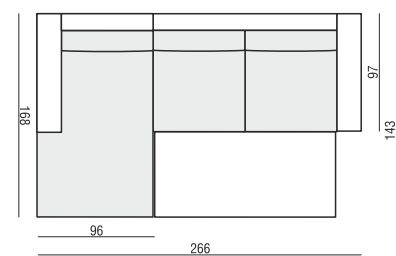

All drawings shown with ARMREST I, elements with ARMRESTS II are properly shorter

EXAMPLE 3 SEATER + BACK CUSHION with roll

EXAMPLE 3 SEATER without BACK CUSHIONS

SET 1 LEFT (or RIGHT) CHAISELONGUE WIDE LEFT (or RIGHT) + 3 SEATER RIGHT (or LEFT)

SET 2 LEFT (or RIGHT) CHAISELONGUE LEFT (or RIGHT) + 2 SEATER RIGHT (or LEFT)

SET 3 LEFT (or RIGHT) AVAILABLE ONLY IN STANDARD COMFORT CHAISELONGUE BOX LEFT (or RIGHT) + SOFA BED RIGHT (or LEFT)

PAD 223x143 cm RECOMMENDED

SET 4 2 SEATER LEFT + CORNER 90° + 2 SEATER RIGHT

SET 5 LEFT (or RIGHT) 2 SEATER LEFT (or RIGHT) + CORNER 90° + 3 SEATER RIGHT (or LEFT)

SET 6 3 SEATER LEFT + CORNER 90° + 3 SEATER RIGHT

VARIO

All drawings shown with ARMREST I, elements with ARMRESTS II are properly shorter