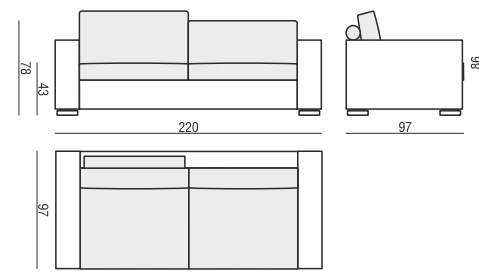

3 SEATER; 3 SEATER LEFT (RIGHT); 3 SEATER without ARMRESTS; CHAISELONGUE WIDE; CHAISELONGUE WIDE BOX; SET 1

BACK CUSHION with ROLL CORNER 90° ONLY AS THE SET

1x BACK CUSHION with ROLL 81x52
1x BACK CUSHION with ROLL 93x52

BACK CUSHION with ROLL CORNER 135° ONLY AS THE SET

2x BACK CUSHION with ROLL 91x52

BACK CUSHION with ROLL CORNER TRAPEZ ONLY AS THE SET

1x BACK CUSHION with ROLL 80x52
1x BACK CUSHION with ROLL 86x52

PAD

VARIO

All drawings shown with ARMREST I, elements with ARMRESTS II are properly shorter

EXAMPLE 3 SEATER + BACK CUSHION with roll

EXAMPLE 3 SEATER without BACK CUSHIONS

SET 1 LEFT (or RIGHT) CHAISELONGUE WIDE LEFT (or RIGHT) + 3 SEATER RIGHT (or LEFT)