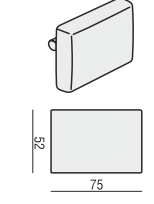

BACK CUSHION with ROLL 75x52