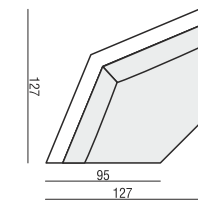

CORNER 135°