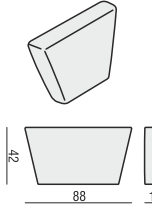

BACK CUSHION CORNER 135° ONLY AS THE SET

2x BACK CUSHION 88x42