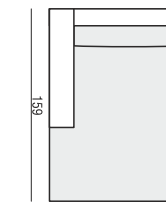

CHAISELONGUE WIDE LEFT (or RIGHT)