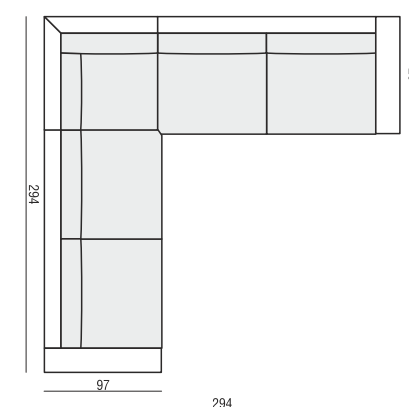

All drawings shown with ARMREST I, elements with ARMRESTS II are properly shorter

EXAMPLE 3 SEATER + BACK CUSHION with roll

EXAMPLE 3 SEATER without BACK CUSHIONS

SET 1 LEFT (or RIGHT) CHAISELONGUE WIDE LEFT (or RIGHT) + 3 SEATER RIGHT (or LEFT)

SET 2 LEFT (or RIGHT) CHAISELONGUE LEFT (or RIGHT) + 2 SEATER RIGHT (or LEFT)

SET 3 LEFT (or RIGHT) AVAILABLE ONLY IN STANDARD COMFORT CHAISELONGUE BOX LEFT (or RIGHT) + SOFA BED RIGHT (or LEFT)

PAD 223x143 cm RECOMMENDED

SET 4 2 SEATER LEFT + CORNER 90° + 2 SEATER RIGHT

SET 5 LEFT (or RIGHT) 2 SEATER LEFT (or RIGHT) + CORNER 90° + 3 SEATER RIGHT (or LEFT)

SET 6 3 SEATER LEFT + CORNER 90° + 3 SEATER RIGHT

VARIO

All drawings shown with ARMREST I, elements with ARMRESTS II are properly shorter