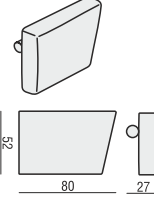

BACK CUSHION with ROLL CORNER TRAPEZ ONLY AS THE SET

1x BACK CUSHION with ROLL 80x52
1x BACK CUSHION with ROLL 86x52