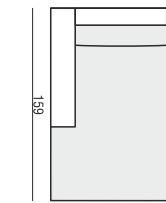

CHAISELONGUE LEFT (or RIGHT)