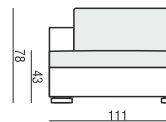

CHAISELONGUE WIDE LEFT (or RIGHT)