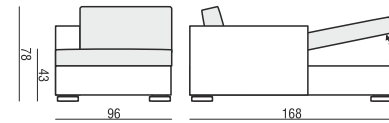

CHAISELONGUE BOX LEFT (or RIGHT)