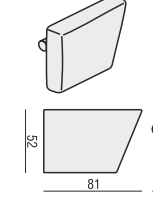

BACK CUSHION with ROLL CORNER 90° ONLY AS THE SET

1x BACK CUSHION with ROLL 81x52
1x BACK CUSHION with ROLL 93x52