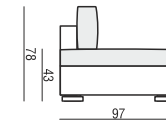

BENCH LEFT (or RIGHT)