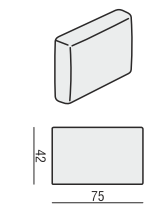

BACK CUSHION 75x42