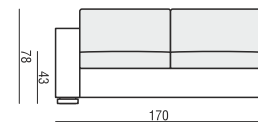

2 SEATER LEFT (or RIGHT)