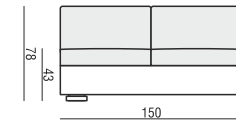

2 SEATER without ARMRESTS