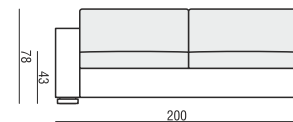

3 SEATER LEFT (or RIGHT)